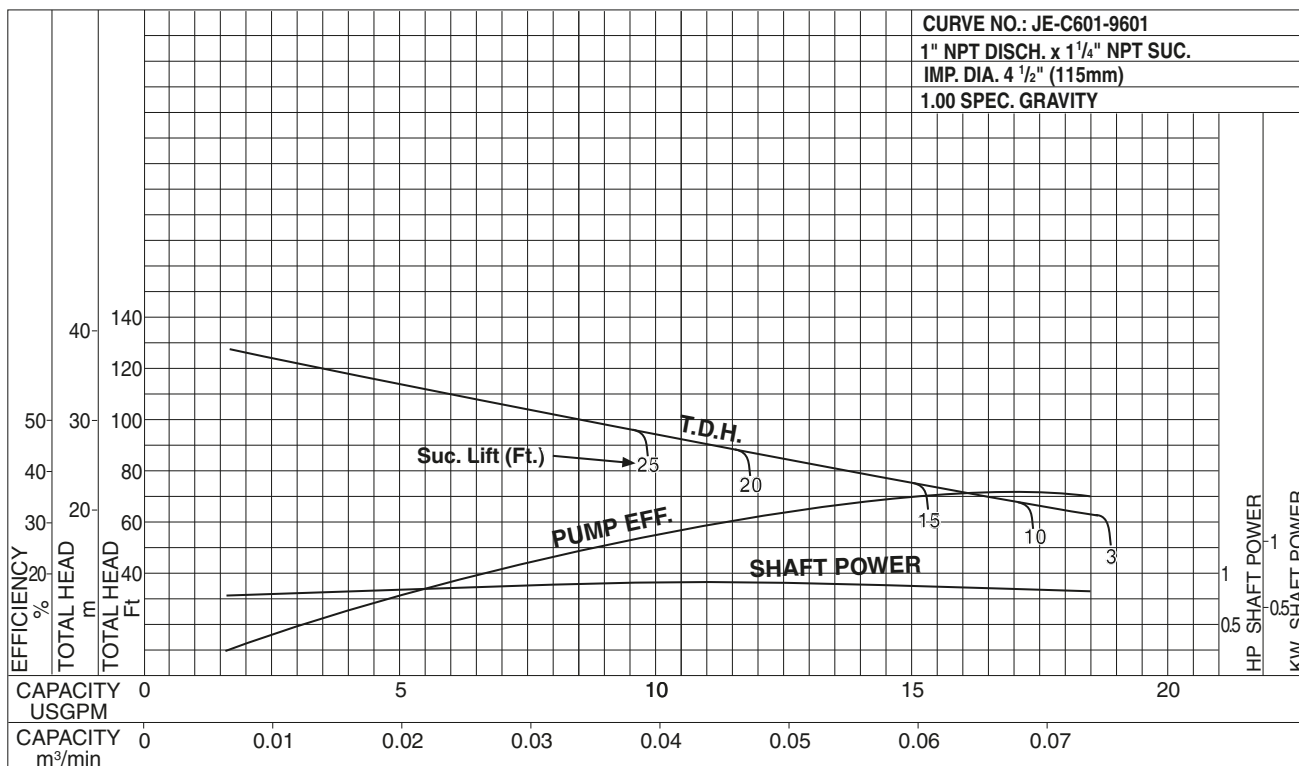

**Model JEU  
Selection Chart**

**EBARA Stainless Steel Self Priming Jet Pumps**

**60 Hz Synchronous Speed: 3450 RPM**

NOTE: Figures in selection chart indicate suction lift (Ft.).

**Model JEU**

**EBARA Stainless Steel Self Priming Jet Pumps**

**Performance Curves**

**JEU806—<sup>3</sup>/<sub>4</sub> HP**

**Synchronous Speed: 3450 RPM**

**Size: 1 x 1<sup>1</sup>/<sub>4</sub> x 4<sup>1</sup>/<sub>2</sub>**

**JEU1506—1<sup>1</sup>/<sub>2</sub> HP**

**Synchronous Speed: 3450 RPM**

**Size: 1 x 1<sup>1</sup>/<sub>4</sub> x 5<sup>3</sup>/<sub>16</sub>**