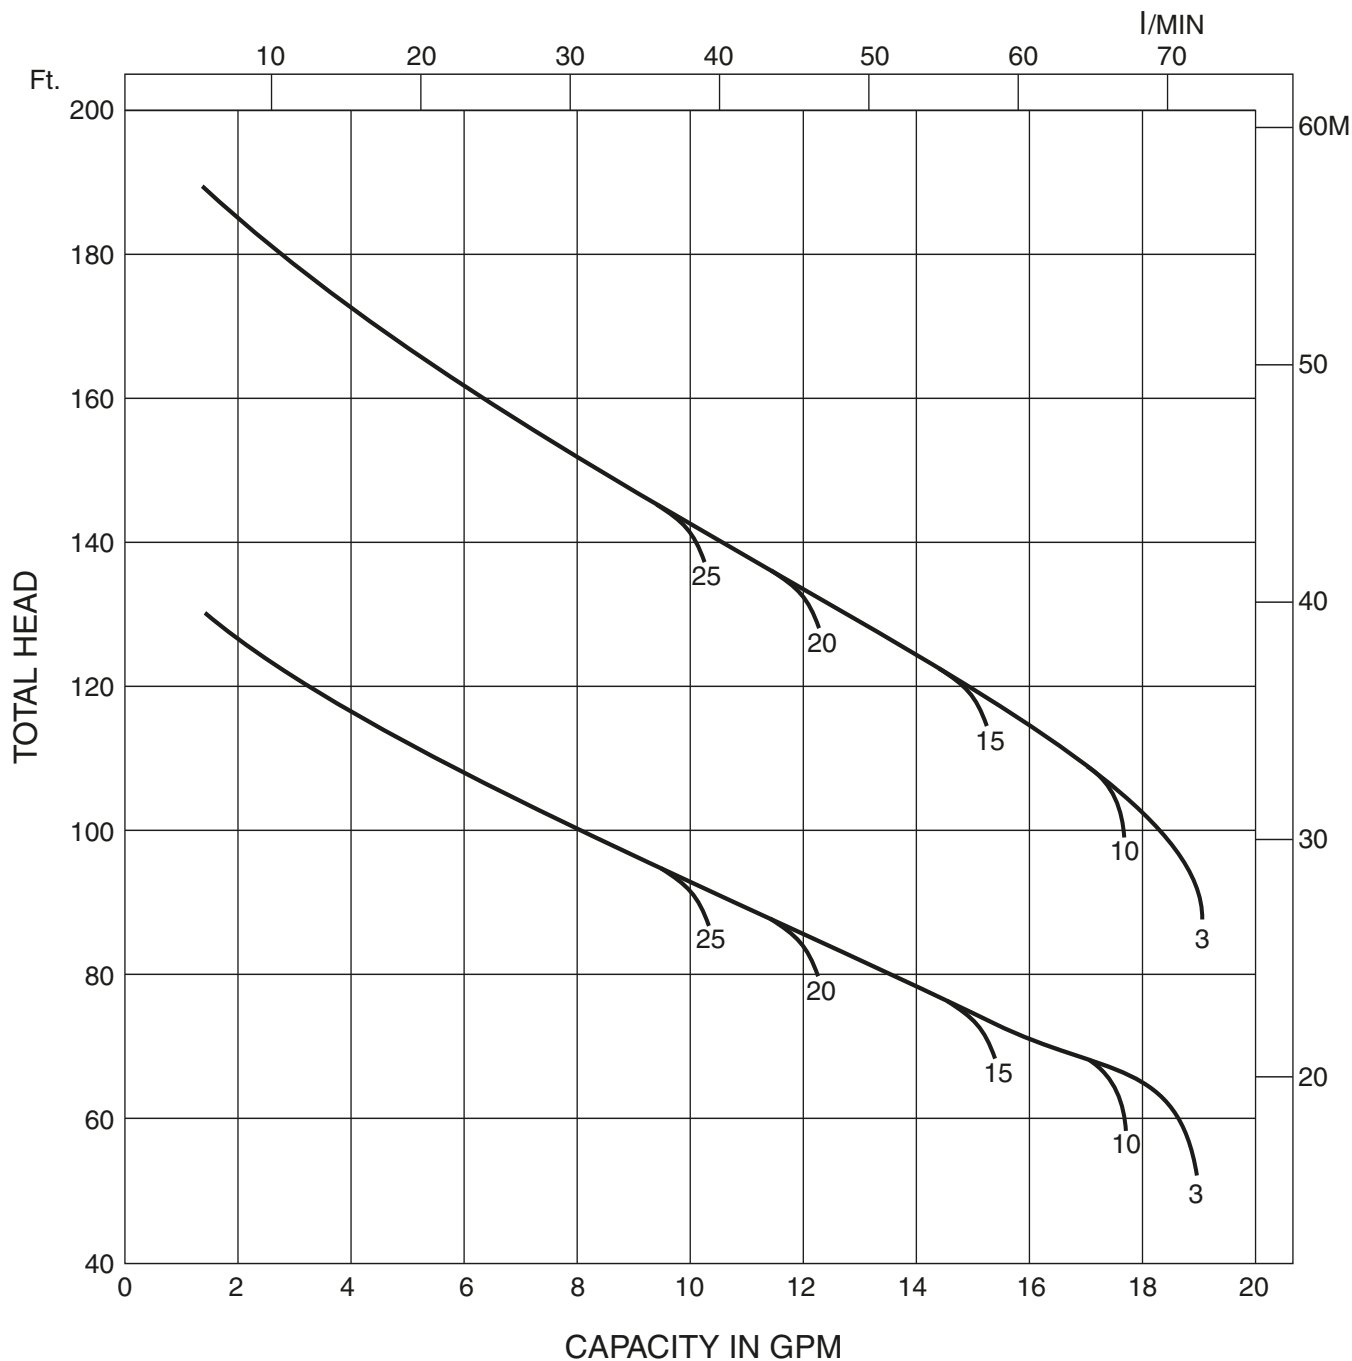

**Model JEU  
Selection Chart**

**EBARA Stainless Steel Self Priming Jet Pumps**

**60 Hz Synchronous Speed: 3450 RPM**

NOTE: Figures in selection chart indicate suction lift (Ft.).

**Model JEU**

**EBARA Stainless Steel Self Priming Jet Pumps**

**Performance Curves**

**JEU806—<sup>3</sup>/<sub>4</sub> HP**

**Synchronous Speed: 3450 RPM**

**Size: 1 x 1<sup>1</sup>/<sub>4</sub> x 4<sup>1</sup>/<sub>2</sub>**

**JEU1506—1<sup>1</sup>/<sub>2</sub> HP**

**Synchronous Speed: 3450 RPM**

**Size: 1 x 1<sup>1</sup>/<sub>4</sub> x 5<sup>3</sup>/<sub>16</sub>**