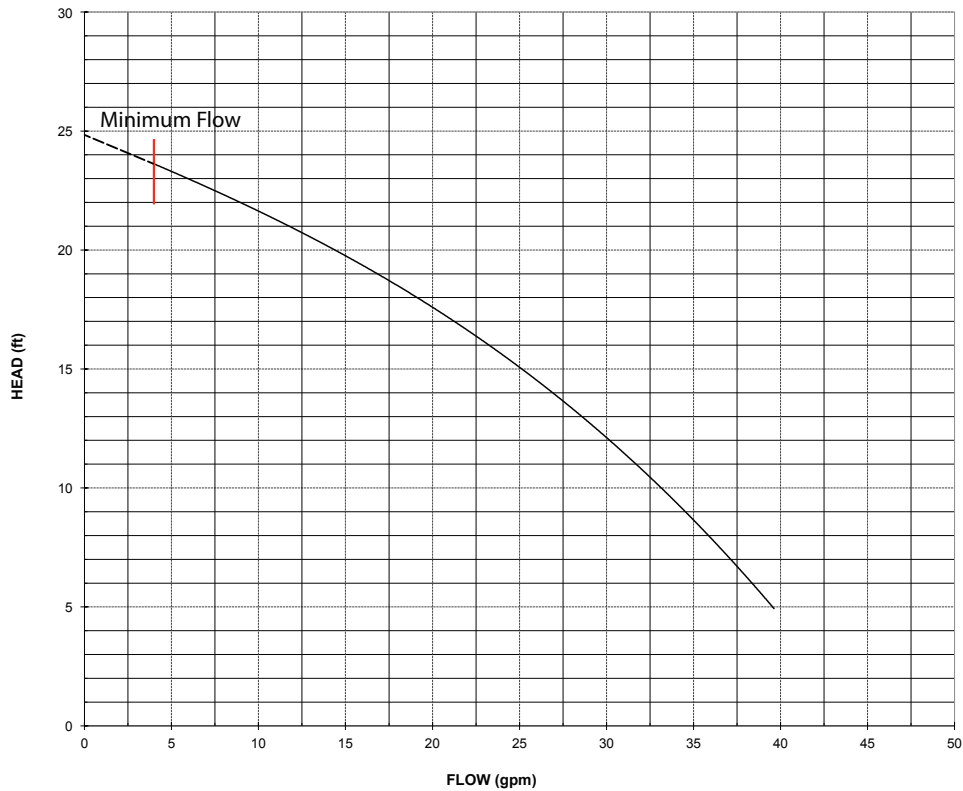

Performance Curves

Project:

Model:

Chk'd:

Date:

EPD/Optima Performance Curve

Performance Curves

Project:

Model:

Chk'd:

Date:

Optima-3 (1/3 HP) Synchronous Speed: 3600 RPM

EPD-3 (1/3 HP) Synchronous Speed: 3600 RPM

Performance Curves

Project:

Model:

Chk'd:

Date:

EPD-5 (1/2 HP) Synchronous Speed: 3600 RPM

EPD-7 (3/4 HP) Synchronous Speed: 3600 RPM

**Performance Curves**

Project:

Model:

Chk'd:

Date:

**EPD-10 (1 HP) Synchronous Speed: 3600 RPM**

**EPD-15 (1½ HP) Synchronous Speed: 3600 RPM**