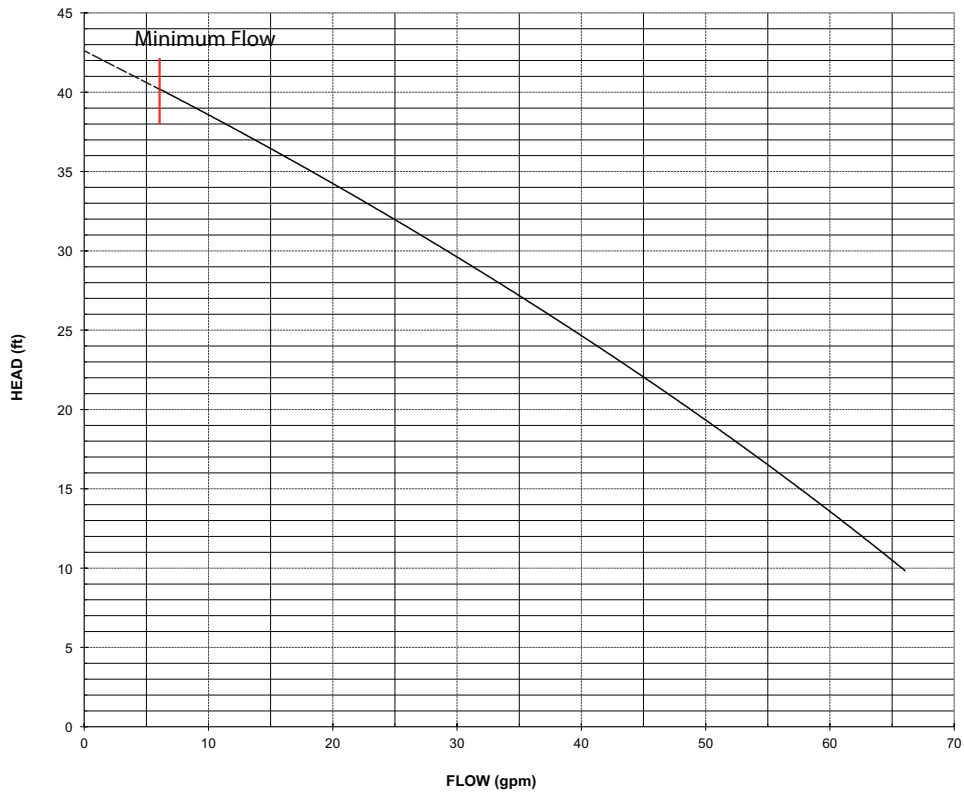

Model:

Chk'd:

Date:

Optima-3 (1/3 HP) Synchronous Speed: 3600 RPM

EPD-3 (1/3 HP) Synchronous Speed: 3600 RPM

Performance Curves

Project:

Model:

Chk'd:

Date:

EPD-5 (1/2 HP) Synchronous Speed: 3600 RPM

EPD-7 (3/4 HP) Synchronous Speed: 3600 RPM

**Performance Curves**

Project:

Model:

Chk'd:

Date:

**EPD-10 (1 HP) Synchronous Speed: 3600 RPM**

**EPD-15 (1½ HP) Synchronous Speed: 3600 RPM**