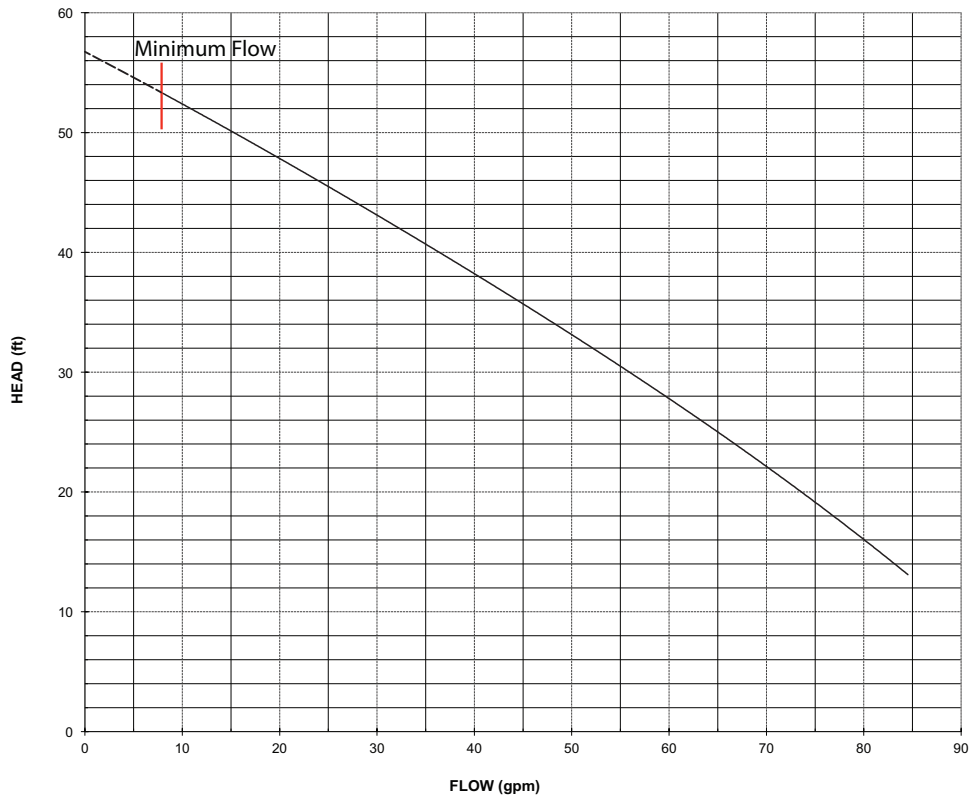

Chk'd:

Date:

EPD-5 (1/2 HP) Synchronous Speed: 3600 RPM

EPD-7 (3/4 HP) Synchronous Speed: 3600 RPM

**Performance Curves**

Project:

Model:

Chk'd:

Date:

**EPD-10 (1 HP) Synchronous Speed: 3600 RPM**

**EPD-15 (1½ HP) Synchronous Speed: 3600 RPM**