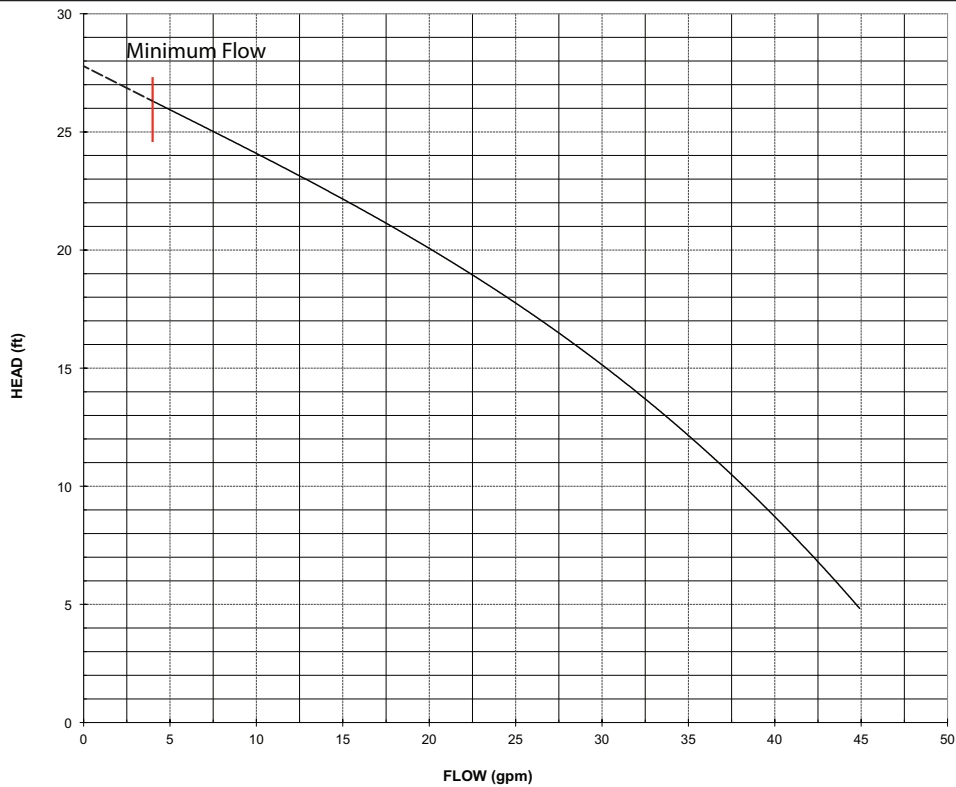

Model:

Chk'd:

Date:

Optima-3 (1/3 HP) Synchronous Speed: 3600 RPM

EPD-3 (1/3 HP) Synchronous Speed: 3600 RPM

Performance Curves

Project:

Model:

Chk'd:

Date:

EPD-5 (1/2 HP) Synchronous Speed: 3600 RPM

EPD-7 (3/4 HP) Synchronous Speed: 3600 RPM

**Performance Curves**

Project:

Model:

Chk'd: