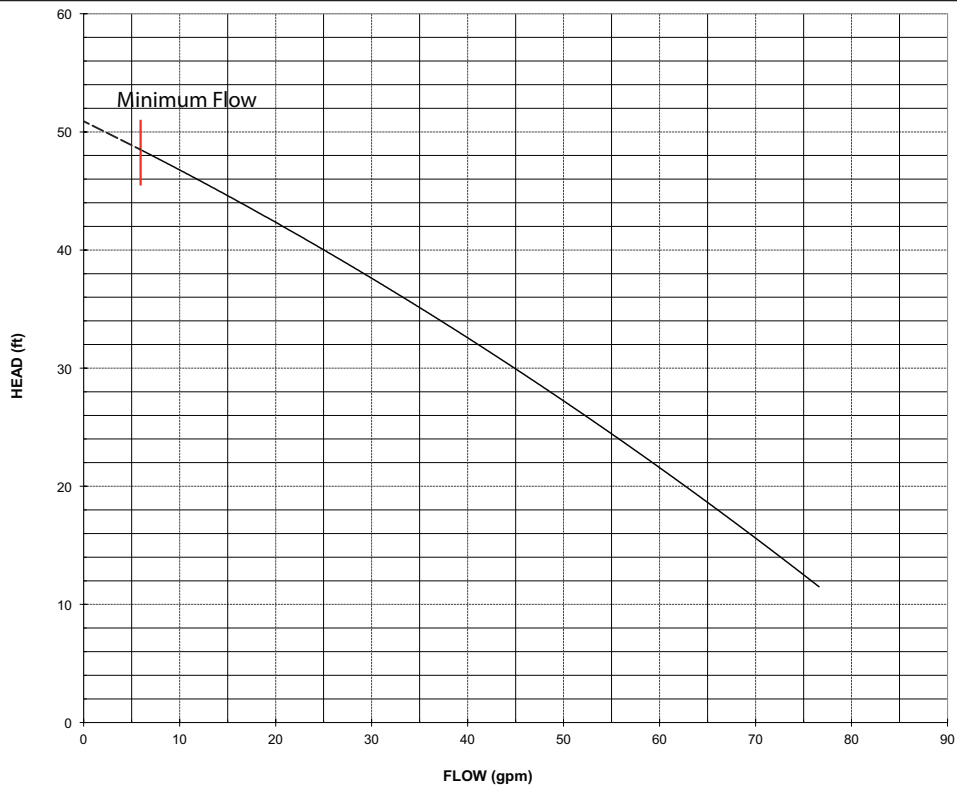

Model:

Chk'd:

Date:

Optima-3 (1/3 HP) Synchronous Speed: 3600 RPM

EPD-3 (1/3 HP) Synchronous Speed: 3600 RPM

Performance Curves

Project:

Model:

Chk'd:

Date:

EPD-5 (1/2 HP) Synchronous Speed: 3600 RPM

EPD-7 (3/4 HP) Synchronous Speed: 3600 RPM

**Performance Curves**

Project:

Model:

Chk'd:

Date:

**EPD-10 (1 HP) Synchronous Speed: 3600 RPM**

**EPD-15 (1½ HP) Synchronous Speed: 3600 RPM**