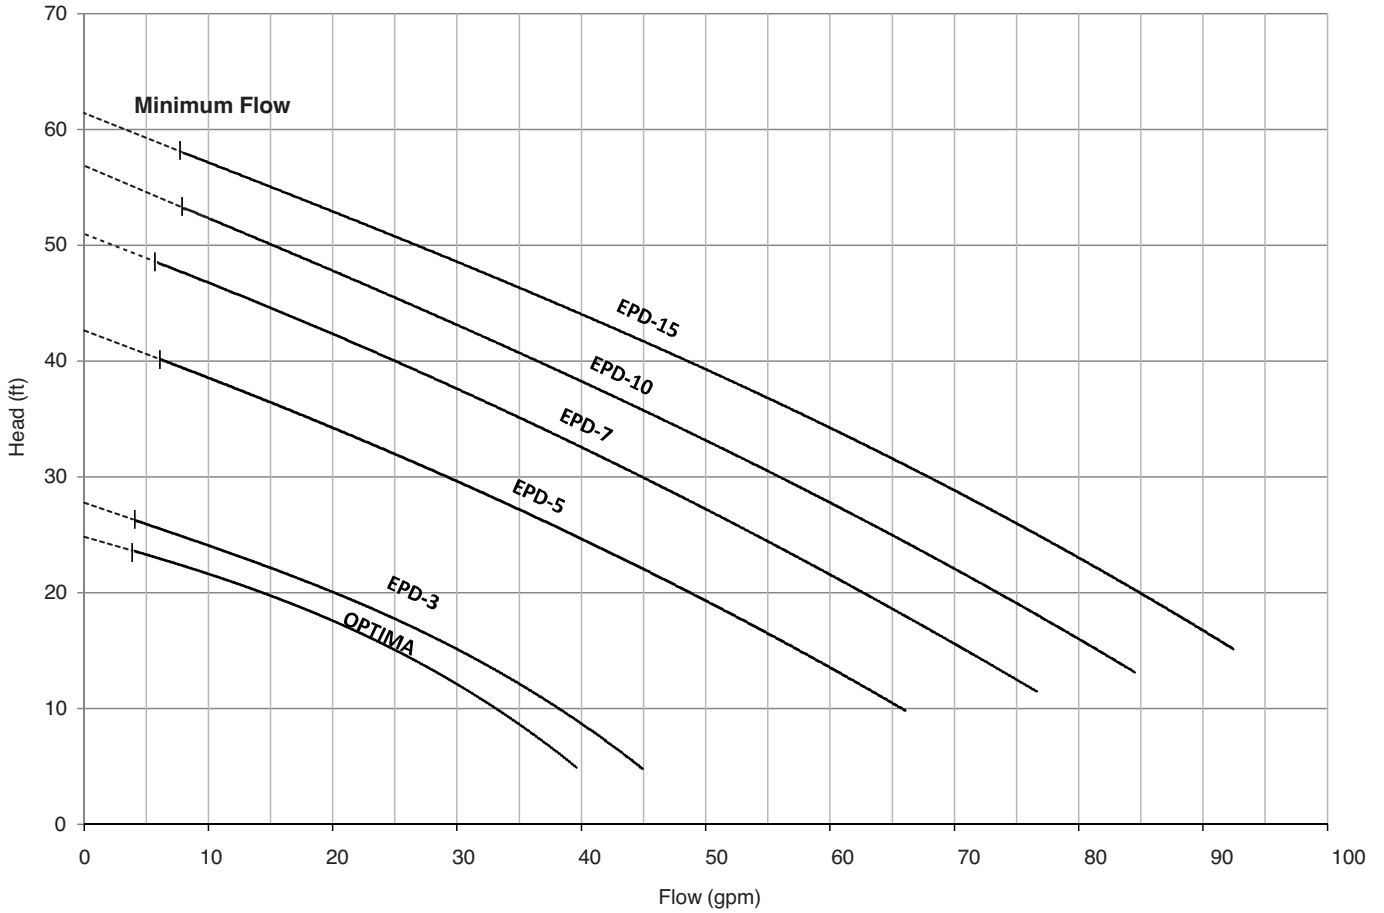

Performance Curves

Project:

Model:

Chk'd:

Date:

EPD/Optima Performance Curve

Performance Curves

Project:

Model:

Chk'd:

Date:

Optima-3 (1/3 HP) Synchronous Speed: 3600 RPM

EPD-3 (1/3 HP) Synchronous Speed: 3600 RPM

Performance Curves

Project:

Model:

Chk'd:

Date:

EPD-5 (1/2 HP) Synchronous Speed: 3600 RPM

EPD-7 (3/4 HP) Synchronous Speed: 3600 RPM

**Performance Curves**

Project:

Model:

Chk'd:

Date:

**EPD-10 (1 HP) Synchronous Speed: 3600 RPM**

**EPD-15 (1½ HP) Synchronous Speed: 3600 RPM**