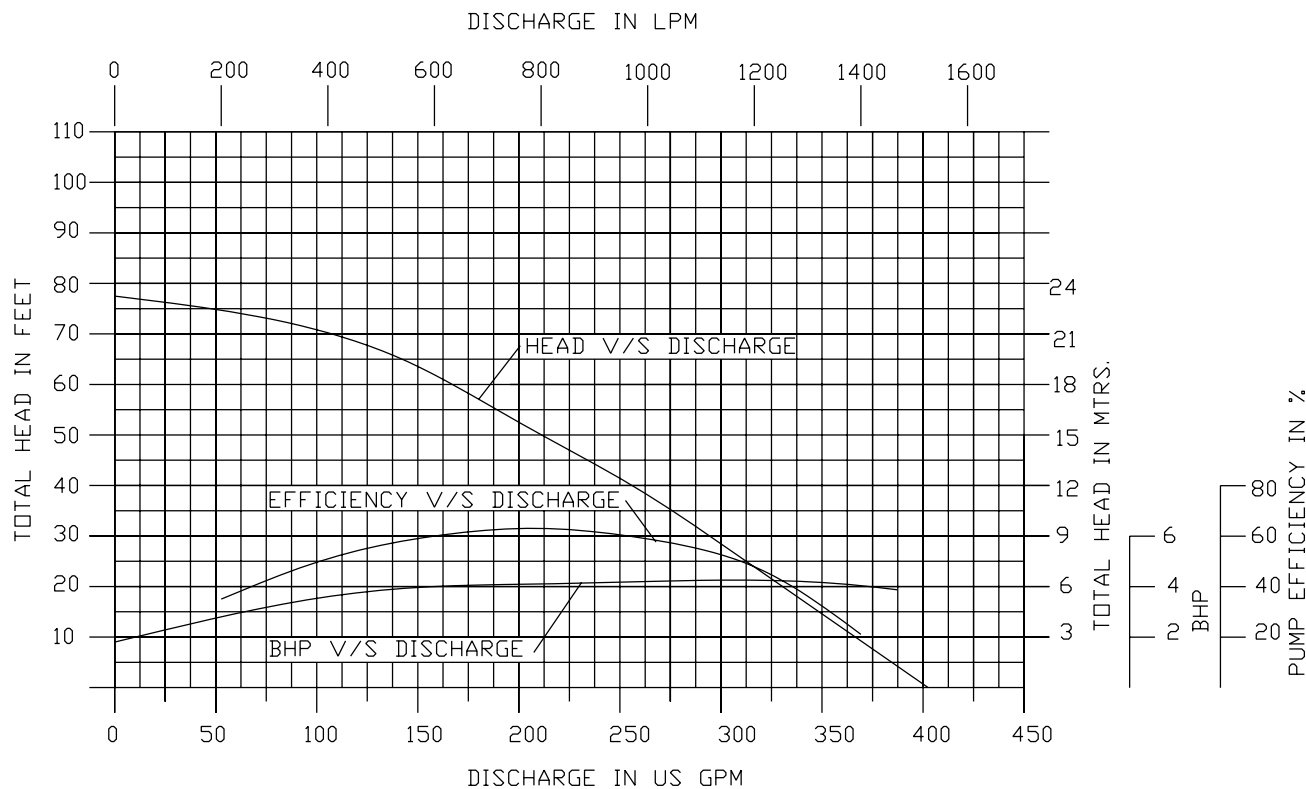

**50DWP62 (2HP)**

**3450 RPM**

**2" NPT Discharge**

**50DWPM62 (2HP)**

**3450RPM**

**2" NPT Discharge**

**Performance Curves**

**80DWP63 (3HP)**

**3450 RPM**

**3" NPT Discharge**

**80DWP65 (5HP)**

**3450RPM**

**3" NPT Discharge**

**Performance Curves**

**80DWPM65 (5HP)**

**3450 RPM**

**3" NPT Discharge**

**100DWP67.5 (7.5HP)**

**3450RPM**

**4" NPT Discharge**

**Performance Curves**

**80DWPM610 (10HP)**

**3450 RPM**

**3" NPT Discharge**

**Performance Curves**

**150DWPM658 (58HP)**

**3400 RPM**

**6" NPT Discharge**

**200DWP658 (58HP)**

**3400 RPM**

**8" NPT Discharge**