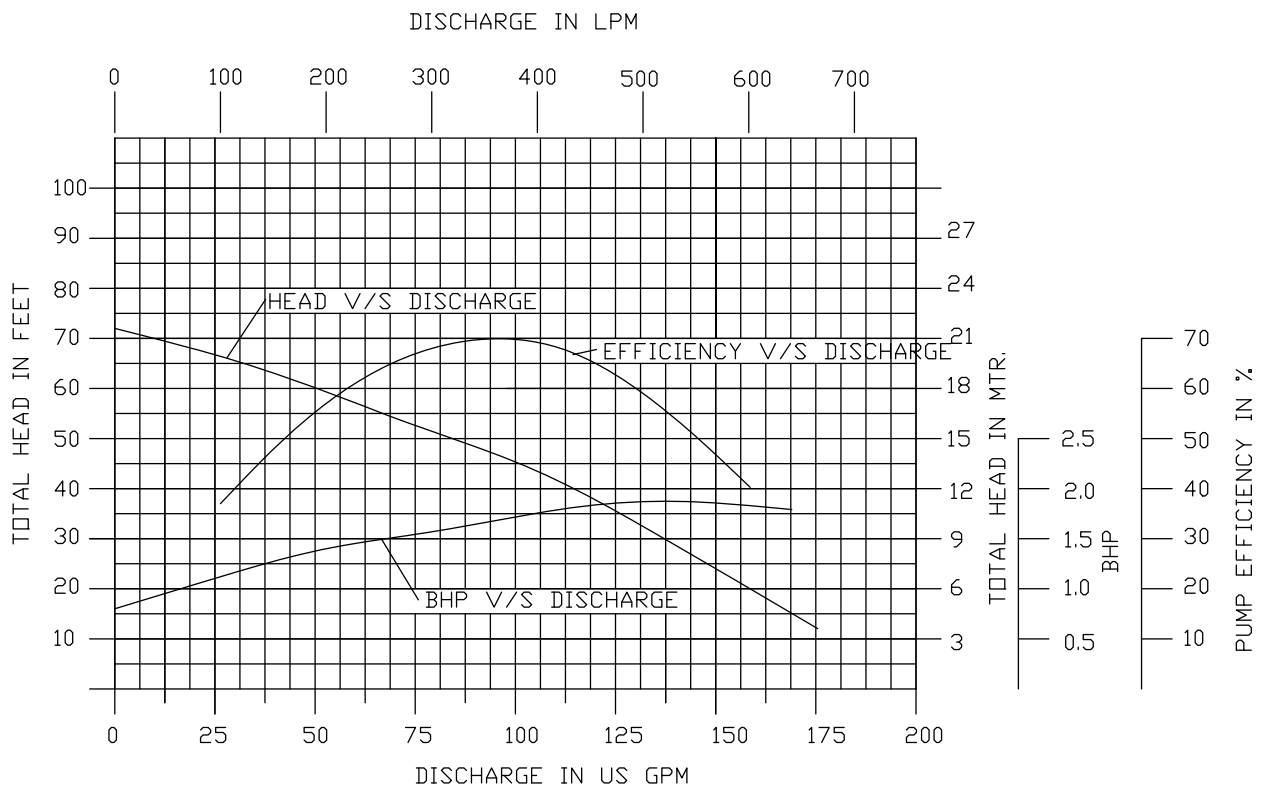

**Performance Curves**

**50DWP61.3 (1.3HP)**

**3450 RPM**

**2" NPT Discharge**

**50DWPM61.5 (1.5HP)**

**3450RPM**

**2" NPT Discharge**

**Performance Curves**

**50DWP62 (2HP)**

**3450 RPM**

**2" NPT Discharge**

**50DWPM62 (2HP)**

**3450RPM**

**2" NPT Discharge**

**Performance Curves**

**80DWP63 (3HP)**

**3450 RPM**

**3" NPT Discharge**

**80DWP65 (5HP)**

**3450RPM**

**3" NPT Discharge**

**Performance Curves**

**80DWPM65 (5HP)**

**3450 RPM**

**Performance Curves**

**150DWPM658 (58HP)**

**3400 RPM**

**6" NPT Discharge**

**200DWP658 (58HP)**

**3400 RPM**

**8" NPT Discharge**