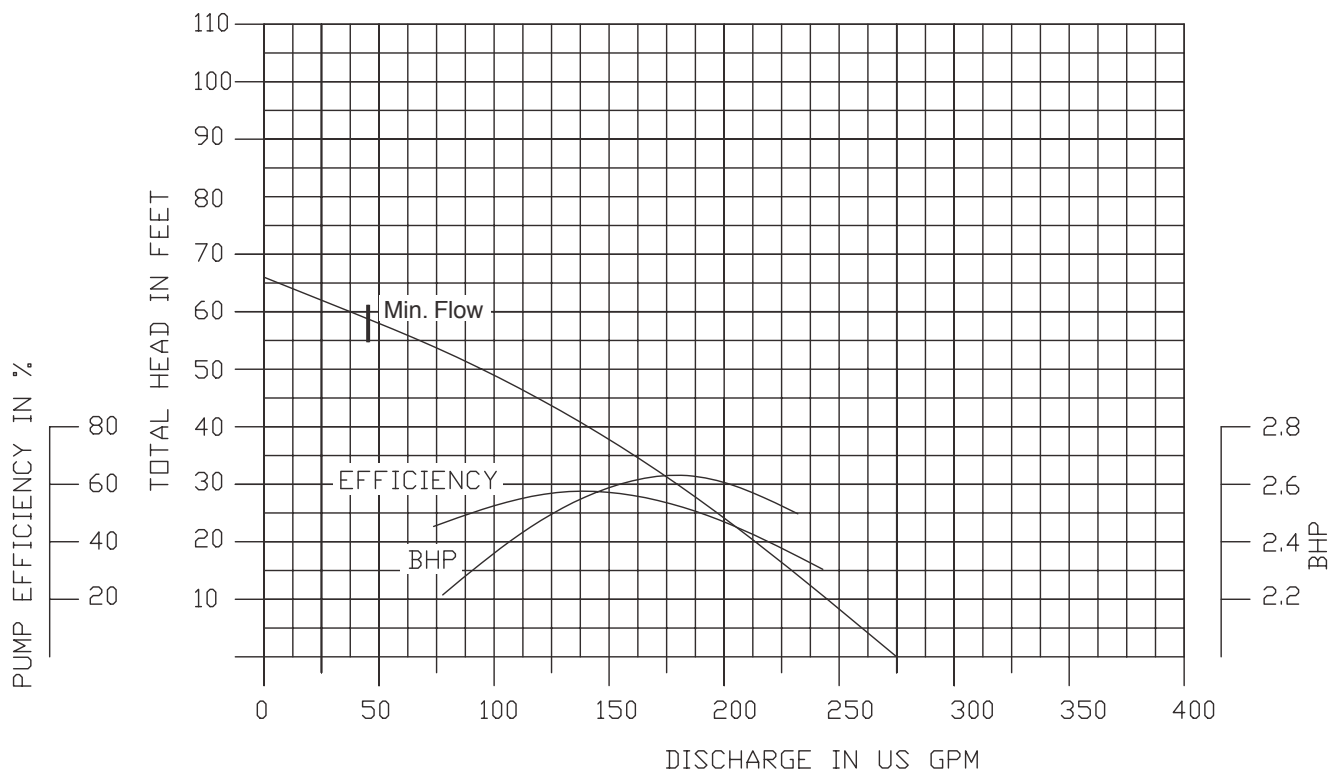

Performance Curves

80DWP63 (3HP)

3450 RPM

3" NPT Discharge