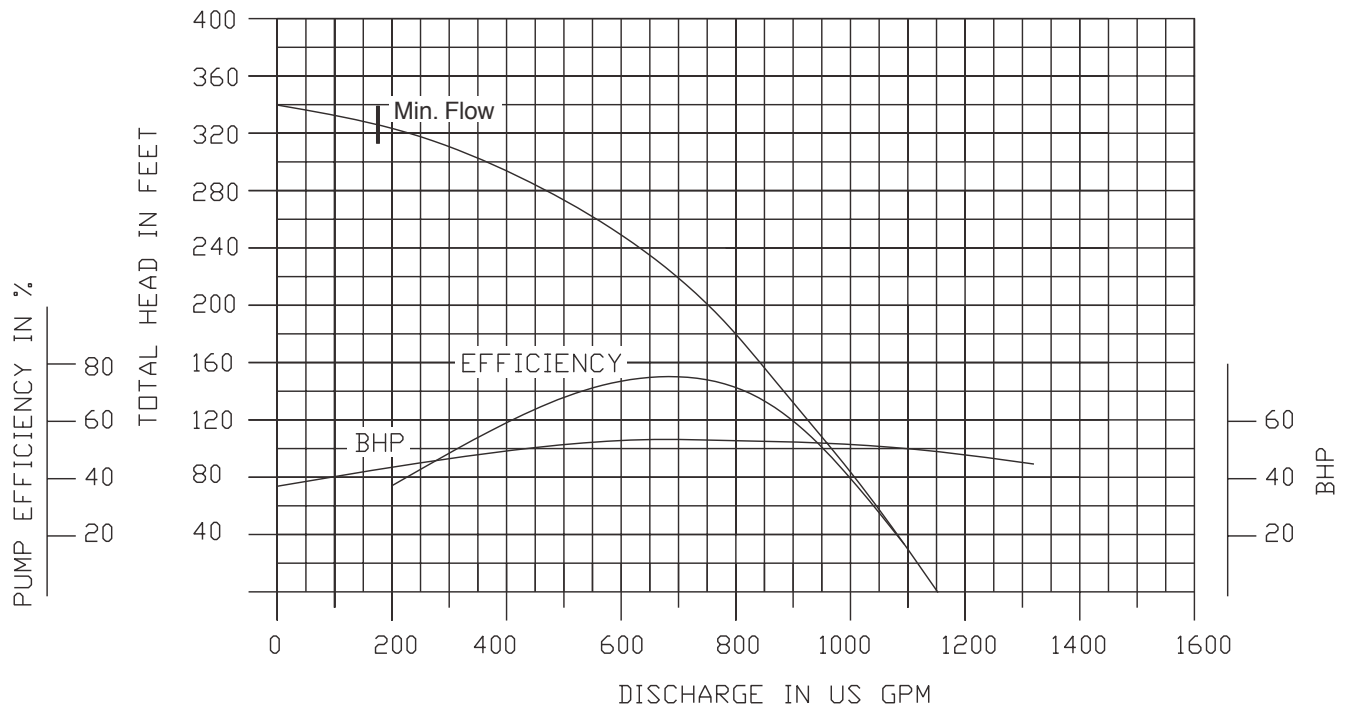

**6" NPT Discharge**

**Performance Curves**

**150DWPM635 (35HP)**

**3400 RPM**

**6" NPT Discharge**

**200DWP635 (35HP)**

**3400 RPM**

**8" NPT Discharge**

**Performance Curves**

**150DWPM658 (58HP)**

**3400 RPM**

**6" NPT Discharge**

**200DWP658 (58HP)**

**3400 RPM**

**8" NPT Discharge**