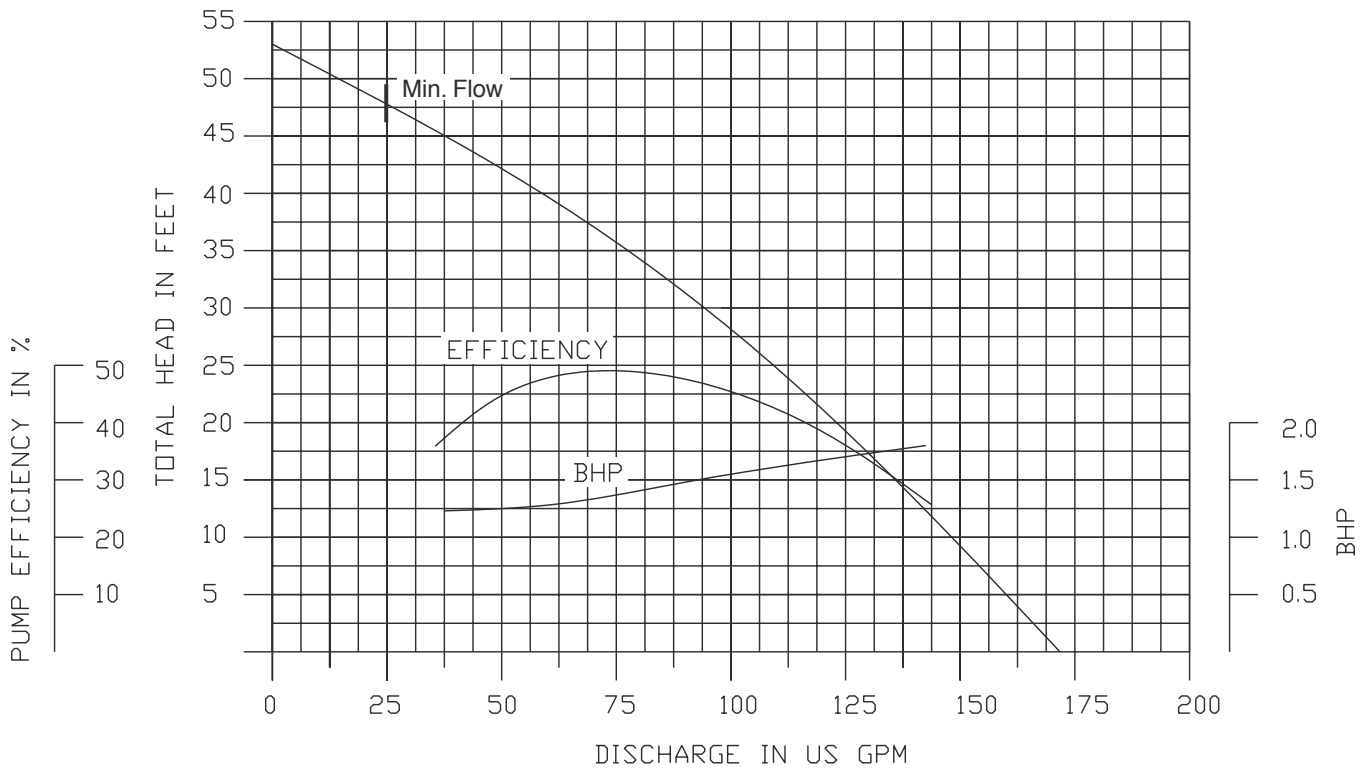

**Performance Curves**

**50DWP61.3 (1.3HP)**

**3450 RPM**

**2" NPT Discharge**

**50DWPM61.5 (1.5HP)**

**3450RPM**

**2" NPT Discharge**

**Performance Curves**

**50DWP62 (2HP)**

**3450 RPM**

**2" NPT Discharge**

**50DWPM62 (2HP)**

**3450RPM**

**2" NPT Discharge**

**Performance Curves**

**80DWP63 (3HP)**