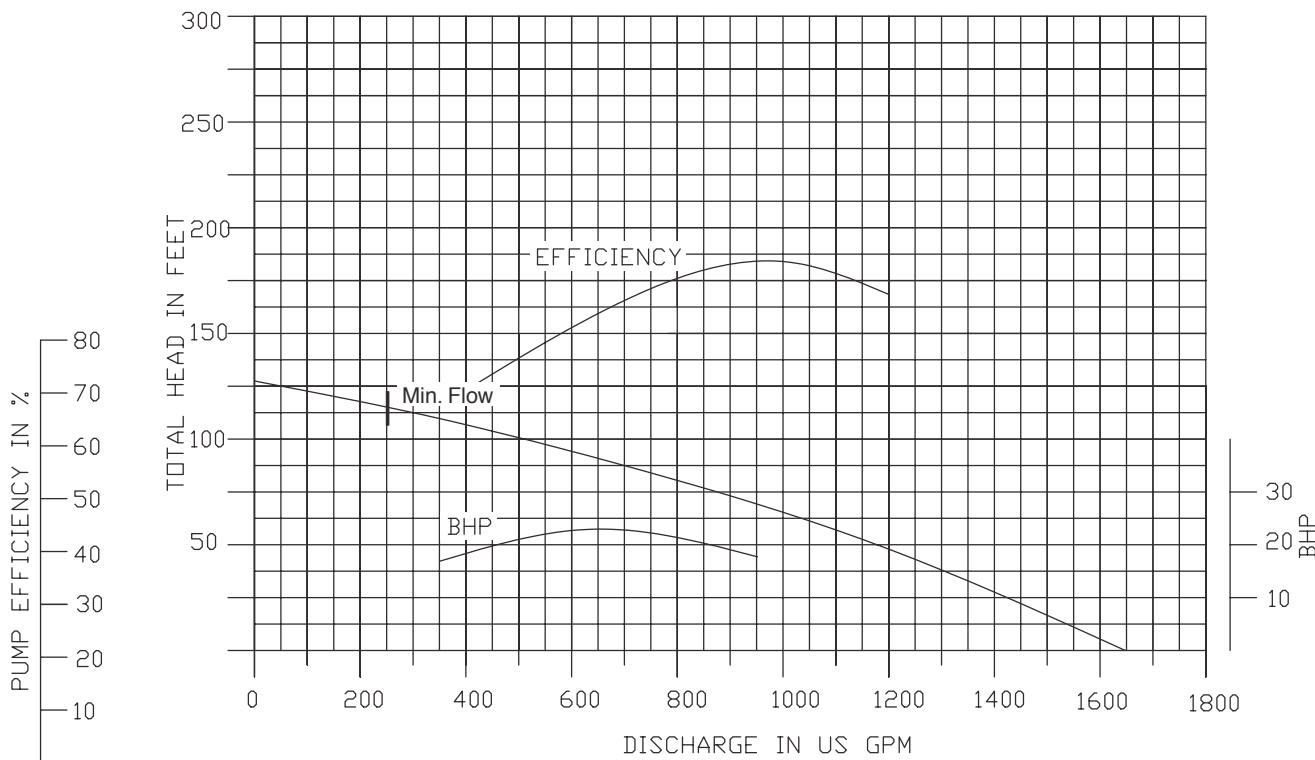

150DWP625 (25HP)

3400 RPM

6" NPT Discharge