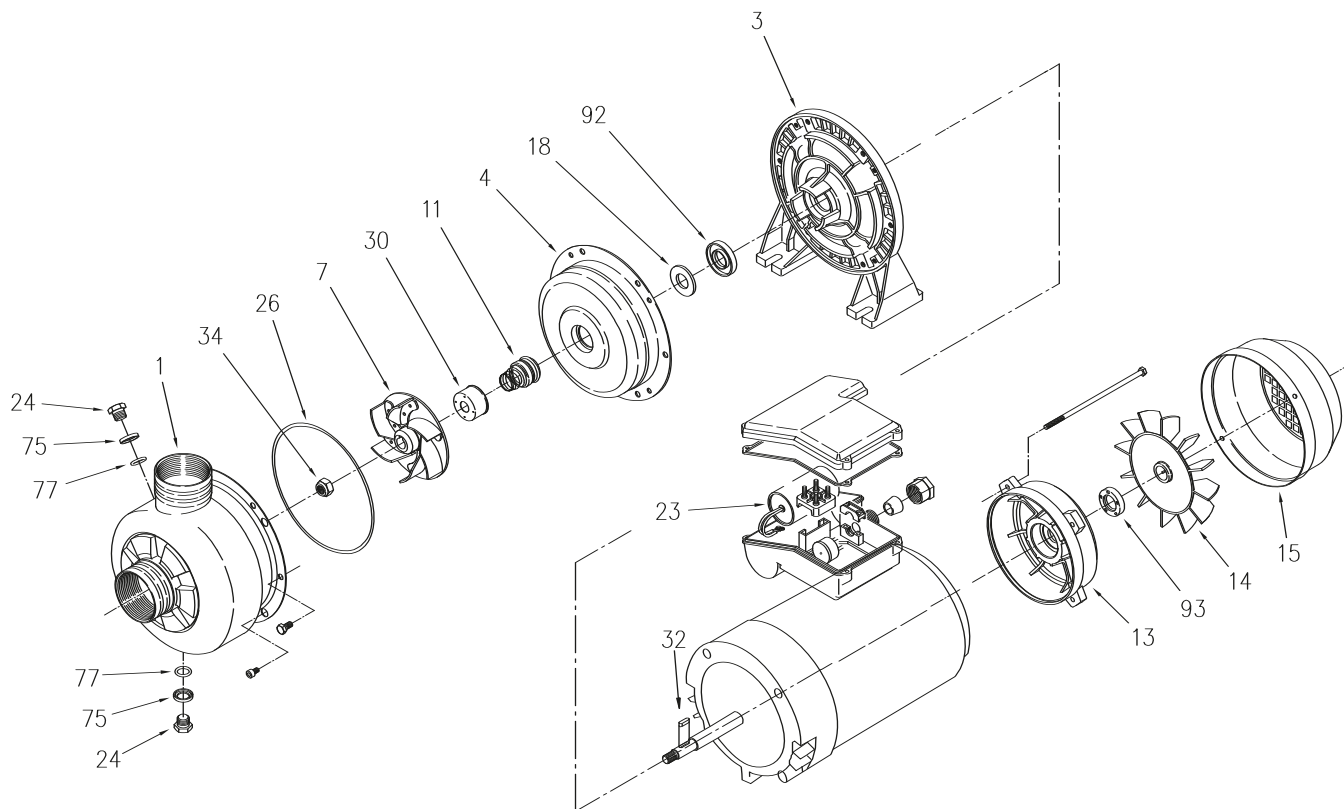

Exploded view

Location No.	Part Name	Material	No. for 1 Unit
1	Casing	304 Stainless Steel	1
3	Motor bracket	Aluminum	1
4	Casing cover	304 Stainless Steel	1
7	Impeller	304 Stainless Steel	1
11	Mechanical seal	Carbon/Ceramic/NBR	1
14	Fan	Polypropolene	1
15	Fan cover	Steel	1
18	Casing Ring	—	1
23	Capacitor	Single phase only	1
24	Priming plug/Drain plug	303 Stainless Steel	2
26	O-ring	NBR	2
30	Splash ring	304 Stainless Steel	1
32	Key	304 Stainless Steel	1
34	Impeller nut	304 Stainless Steel	1
75	Washer	304 Stainless Steel	2
77	O-ring	NBR	2
92	Lip seal (Pump side)	—	1
93	Lip seal (Fan side)	—	1