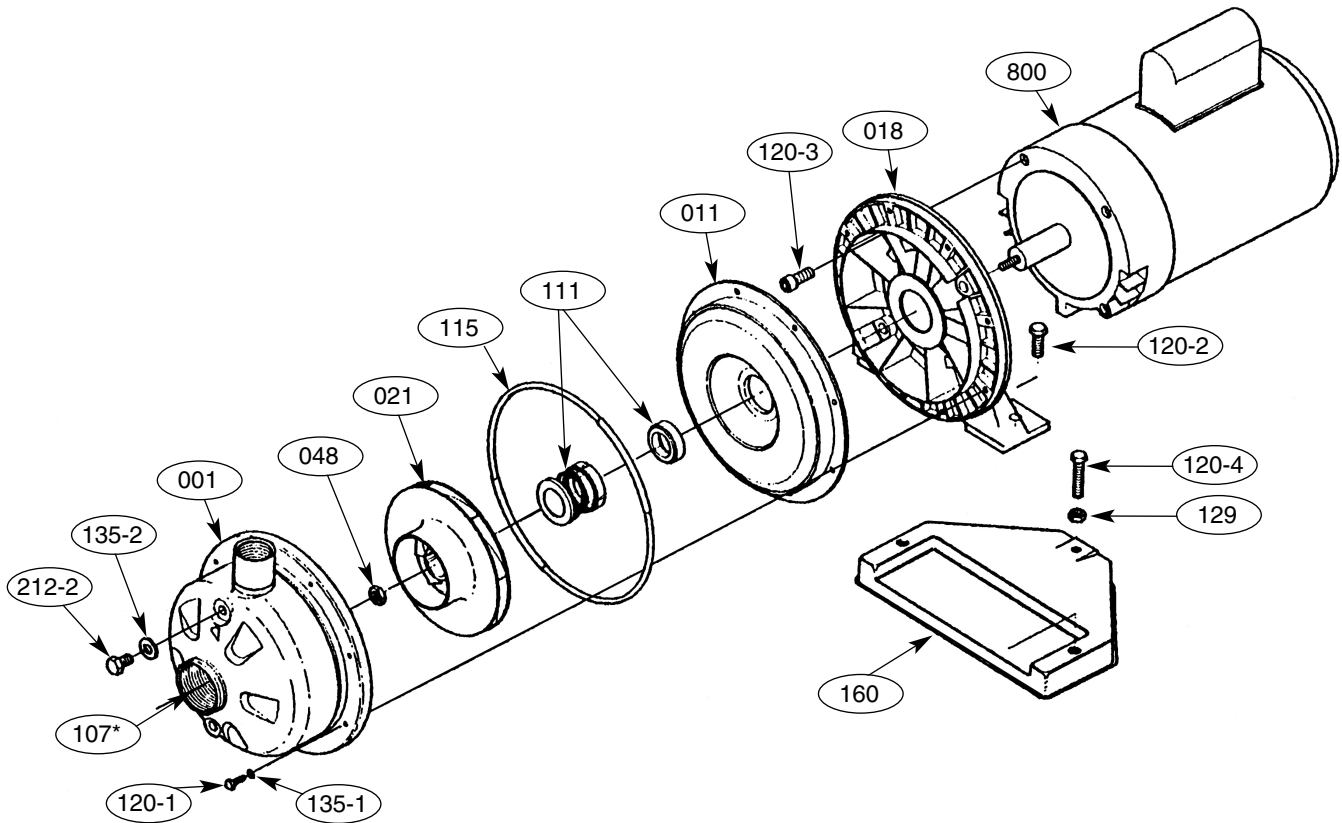

**Model CDU**  
**Sectional View**

**EBARA Stainless Steel Centrifugal Pumps**

Part No.	Part Name	Material	No. for 1 Unit
001	Casing	304L Stainless	1
011	Casing cover	304L Stainless	1
018	Bracket	Aluminum	1
021	Impeller	304L Stainless	1
048	Impeller nut	304L Stainless	1
107*	Casing ring (*CDU 70 series only)	Viton	1
111	Mechanical seal	—	1
115	O-Ring	Viton	1
120-1	Bolt	304L Stainless	8
120-2	Bolt	304L Stainless	2
120-3	Bolt	304L Stainless	4
120-4	Bolt	304L Stainless	1
129	Nut	304L Stainless	1
135-1	Washer	304L Stainless	8
135-2	Washer	Aluminum	2
160	Base	Steel	1
212-2	Plug	304L Stainless	2
800	Motor	—	1