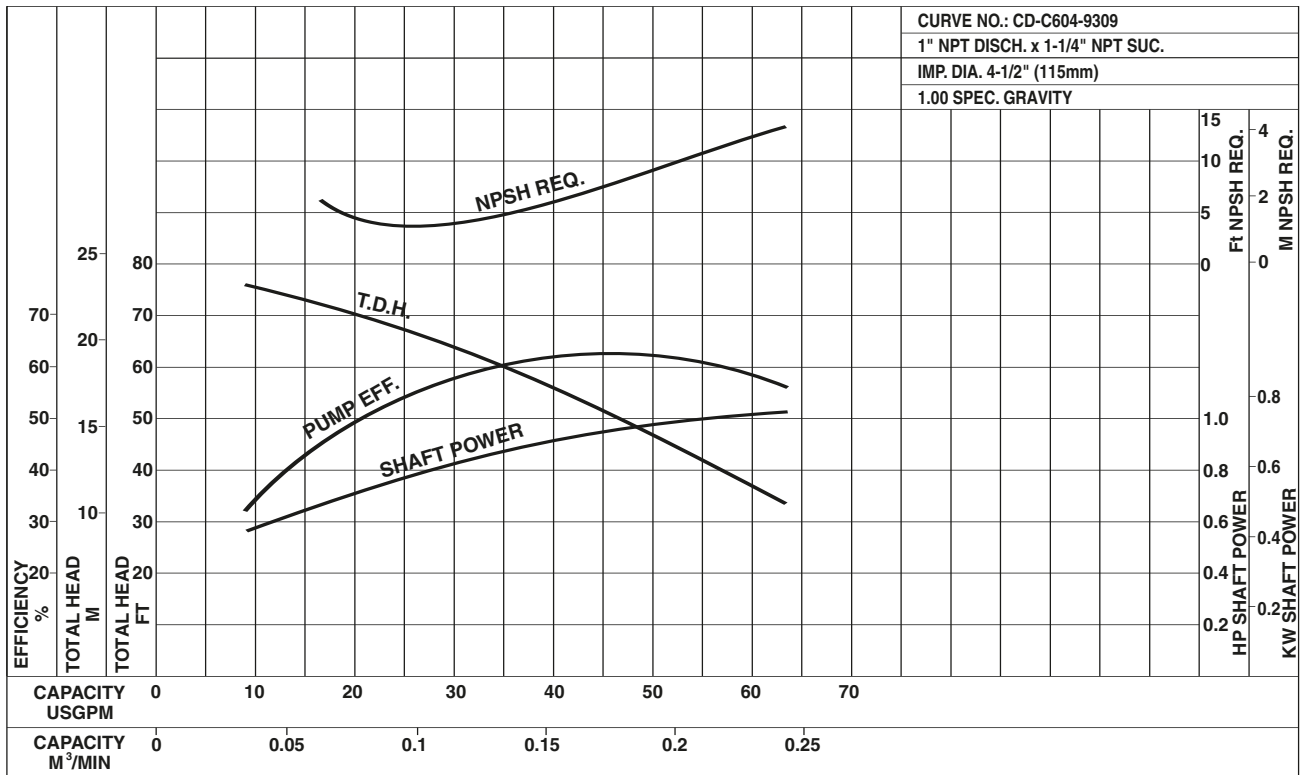

**Model CDU**

**EBARA Stainless Steel Centrifugal Pumps**

**Performance Curves**

**CDU70/1-3/4 HP**

**Synchronous Speed: 3450 RPM**

**Size: 1 x 1 1/4 x 4 1/2**

**CDU70/3-1 1/2 HP**

**Synchronous Speed: 3450 RPM**

**Size: 1 x 1 1/4 x 5 3/16**

Model CDU  
Performance Curves

EBARA Stainless Steel Centrifugal Pumps

CDU70/5-2HP

Synchronous Speed: 3450 RPM

Size: 1 x 1 1/4 x 6 3/16

CDU120/1-1HP

Synchronous Speed: 3450 RPM

Size: 1 x 1 1/4 x 4 1/2

Model CDU  
Performance Curves

EBARA Stainless Steel Centrifugal Pumps

CDU120/3-1 1/2 HP

Synchronous Speed: 3450 RPM

Size: 1 x 1 1/4 x 5 3/16

CDU120/5-3HP

Synchronous Speed: 3450 RPM

Size: 1 x 1 1/4 x 6 3/16

Model CDU  
Performance Curves

EBARA Stainless Steel Centrifugal Pumps

CDU200/1-1 1/2 HP

Synchronous Speed: 3450 RPM

Size: 1 x 1 1/2 x 4 1/2

CDU200/3-3HP

Synchronous Speed: 3450 RPM