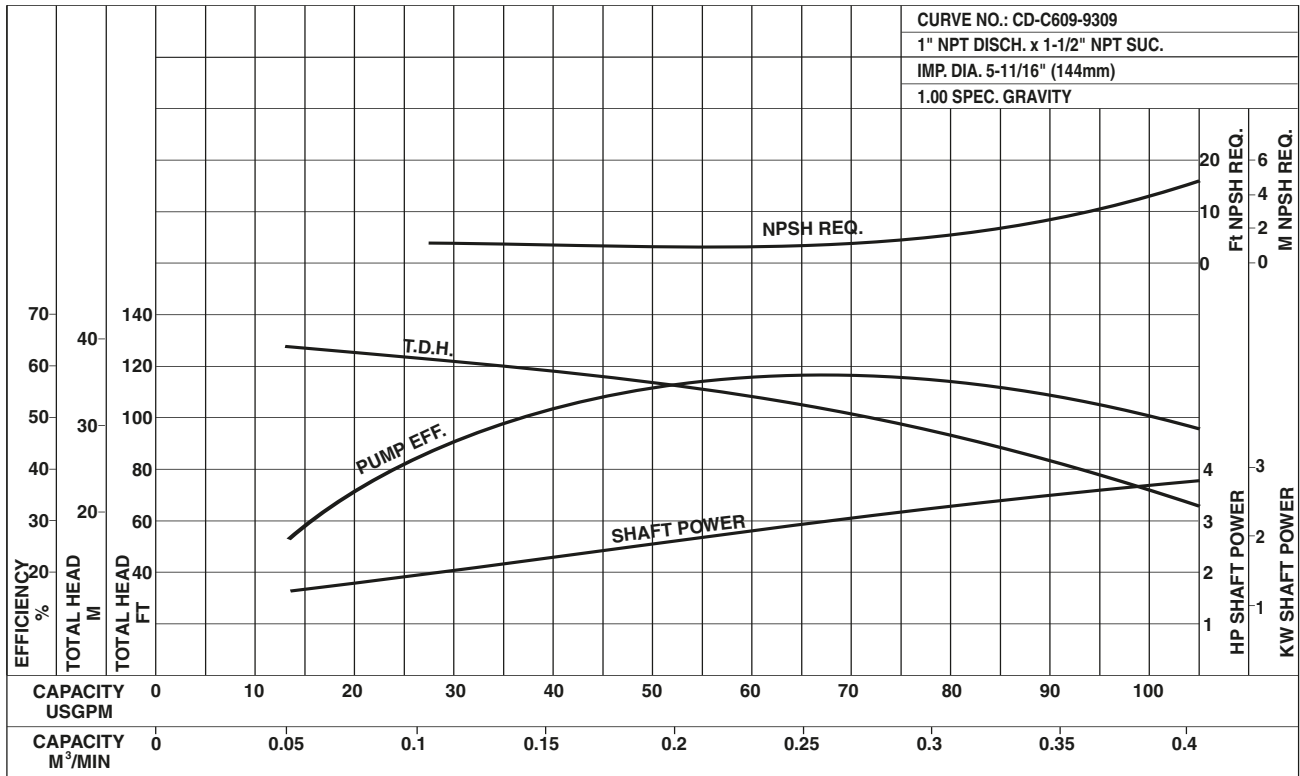

**Size: 1 x 1 1/4 x 5 3/16**

Model CDU  
Performance Curves

EBARA Stainless Steel Centrifugal Pumps

CDU70/5-2HP

Synchronous Speed: 3450 RPM

Size: 1 x 1 1/4 x 6 3/16

CDU120/1-1HP

Synchronous Speed: 3450 RPM

Size: 1 x 1 1/4 x 4 1/2

Model CDU  
Performance Curves

EBARA Stainless Steel Centrifugal Pumps

CDU120/3-1 1/2 HP

Synchronous Speed: 3450 RPM

Size: 1 x 1 1/4 x 5 3/16

CDU120/5-3HP

Synchronous Speed: 3450 RPM

Size: 1 x 1 1/4 x 6 3/16

Model CDU  
Performance Curves

EBARA Stainless Steel Centrifugal Pumps

CDU200/1-1 1/2 HP

Synchronous Speed: 3450 RPM

Size: 1 x 1 1/2 x 4 1/2

CDU200/3-3HP

Synchronous Speed: 3450 RPM

Size: 1 x 1 1/2 x 5 3/16

CDU200/5-3HP

Synchronous Speed: 3450 RPM

Size: 1 x 1 1/2 x 5 11/16

**Model CDU**  
**Performance Curves**

**EBARA Stainless Steel Centrifugal Pumps**

**CDU4 120/5-1/3 HP**

**Synchronous Speed: 1725 RPM**