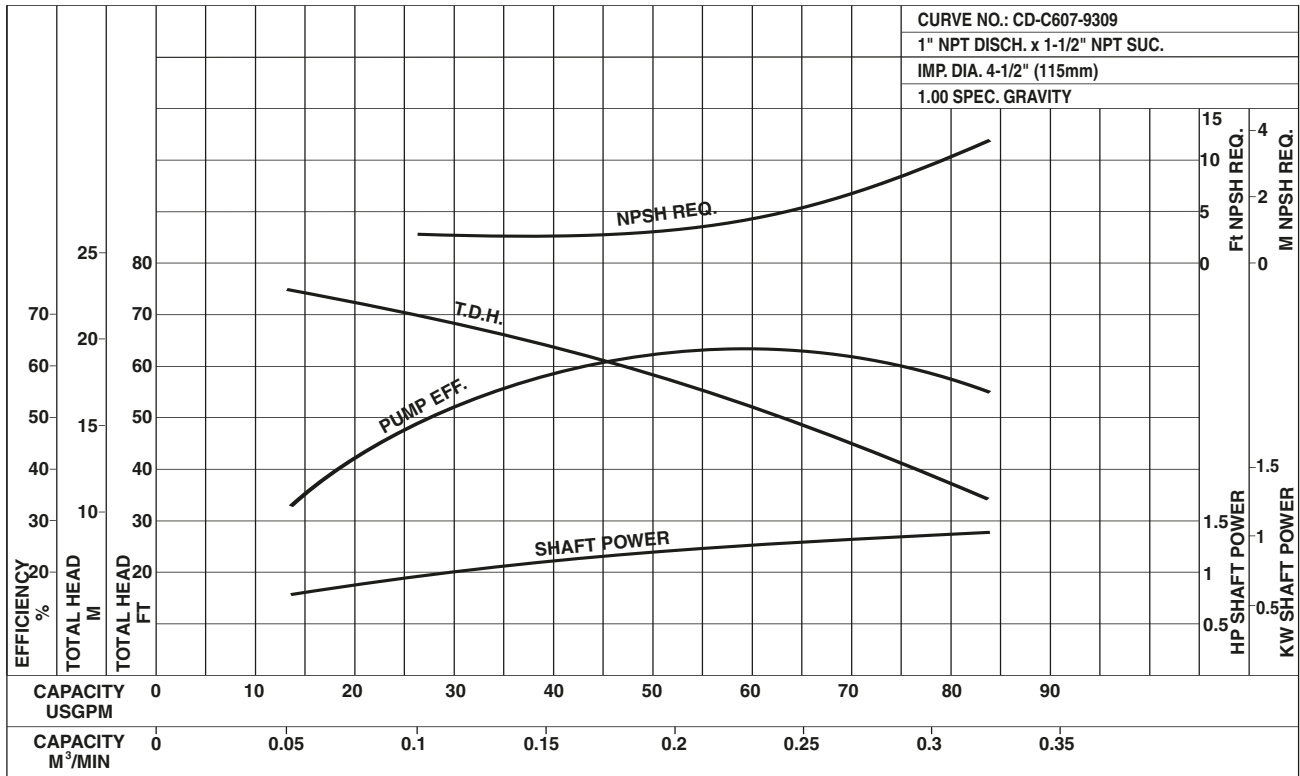

**Size: 1 x 1 1/4 x 5 3/16**

Model CDU  
Performance Curves

EBARA Stainless Steel Centrifugal Pumps

CDU70/5-2HP

Synchronous Speed: 3450 RPM

Size: 1 x 1 1/4 x 6 3/16

CDU120/1-1HP

Synchronous Speed: 3450 RPM

Size: 1 x 1 1/4 x 4 1/2

Model CDU  
Performance Curves

EBARA Stainless Steel Centrifugal Pumps

CDU120/3-1 1/2 HP

Synchronous Speed: 3450 RPM

Size: 1 x 1 1/4 x 5 3/16

CDU120/5-3HP

Synchronous Speed: 3450 RPM

Size: 1 x 1 1/4 x 6 3/16

Model CDU  
Performance Curves

EBARA Stainless Steel Centrifugal Pumps

CDU200/1-1 1/2 HP

Synchronous Speed: 3450 RPM

Size: 1 x 1 1/2 x 4 1/2

CDU200/3-3HP

Synchronous Speed: 3450 RPM

Size: 1 x 1 1/2 x 5 3/16

CDU200/5-3HP

Synchronous Speed: 3450 RPM

Size: 1 x 1 1/2 x 5 11/16

**Model CDU**  
**Performance Curves**

**EBARA Stainless Steel Centrifugal Pumps**

**CDU4 120/5-1/3 HP**

**Synchronous Speed: 1725 RPM**