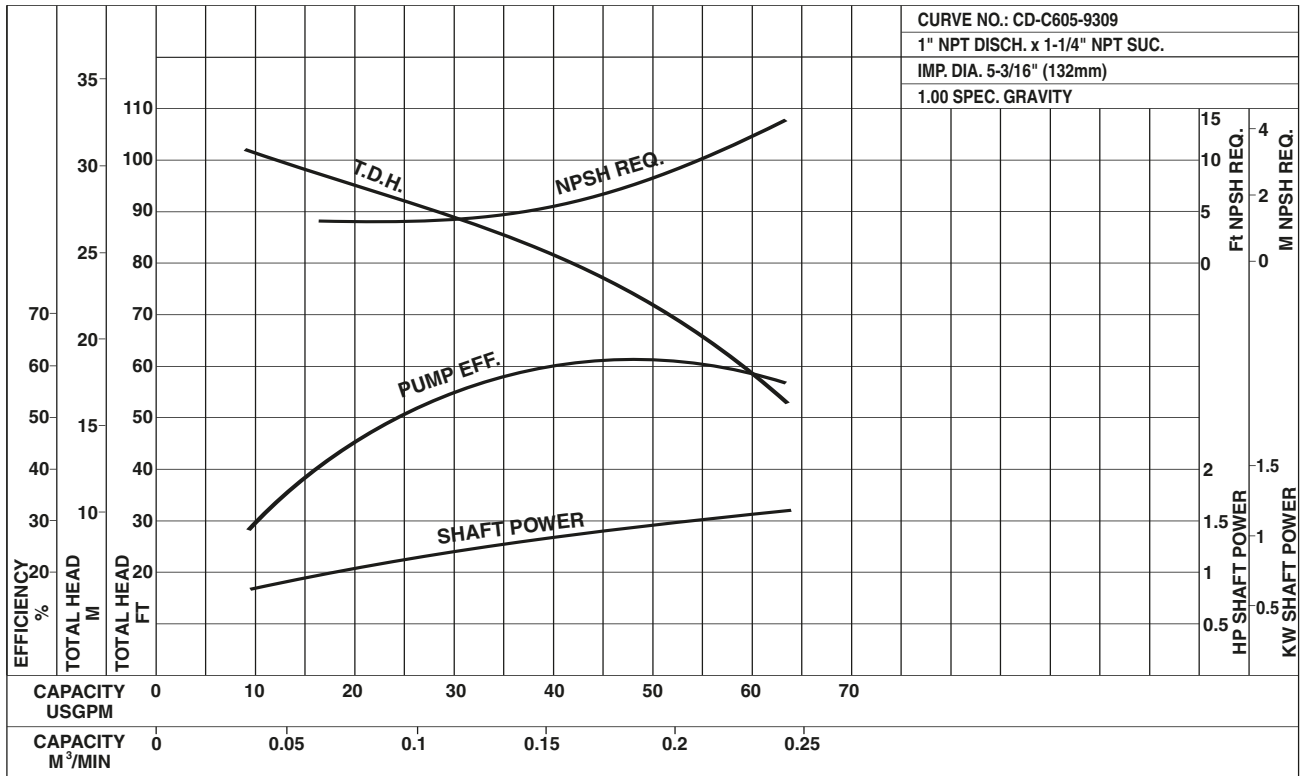

**Model CDU**

**EBARA Stainless Steel Centrifugal Pumps**

**Performance Curves**

**CDU70/1-3/4 HP**

**Synchronous Speed: 3450 RPM**

**Size: 1 x 1 1/4 x 4 1/2**

**CDU70/3-1 1/2 HP**

**Synchronous Speed: 3450 RPM**

**Size: 1 x 1 1/4 x 5 3/16**

Model CDU  
Performance Curves

EBARA Stainless Steel Centrifugal Pumps

CDU70/5-2HP

Synchronous Speed: 3450 RPM

Size: 1 x 1 1/4 x 6 3/16

CDU120/1-1HP

Synchronous Speed: 3450 RPM

Size: 1 x 1 1/4 x 4 1/2

Model CDU  
Performance Curves

EBARA Stainless Steel Centrifugal Pumps

CDU120/3-1 1/2 HP

Synchronous Speed: 3450 RPM

Size: 1 x 1 1/4 x 5 3/16

CDU120/5-3HP

Synchronous Speed: 3450 RPM

Size: 1 x 1 1/4 x 6 3/16

Model CDU  
Performance Curves

EBARA Stainless Steel Centrifugal Pumps

CDU200/1-1 1/2 HP

Synchronous Speed: 3450 RPM

Size: 1 x 1 1/2 x 4 1/2

CDU200/3-3HP

Synchronous Speed: 3450 RPM