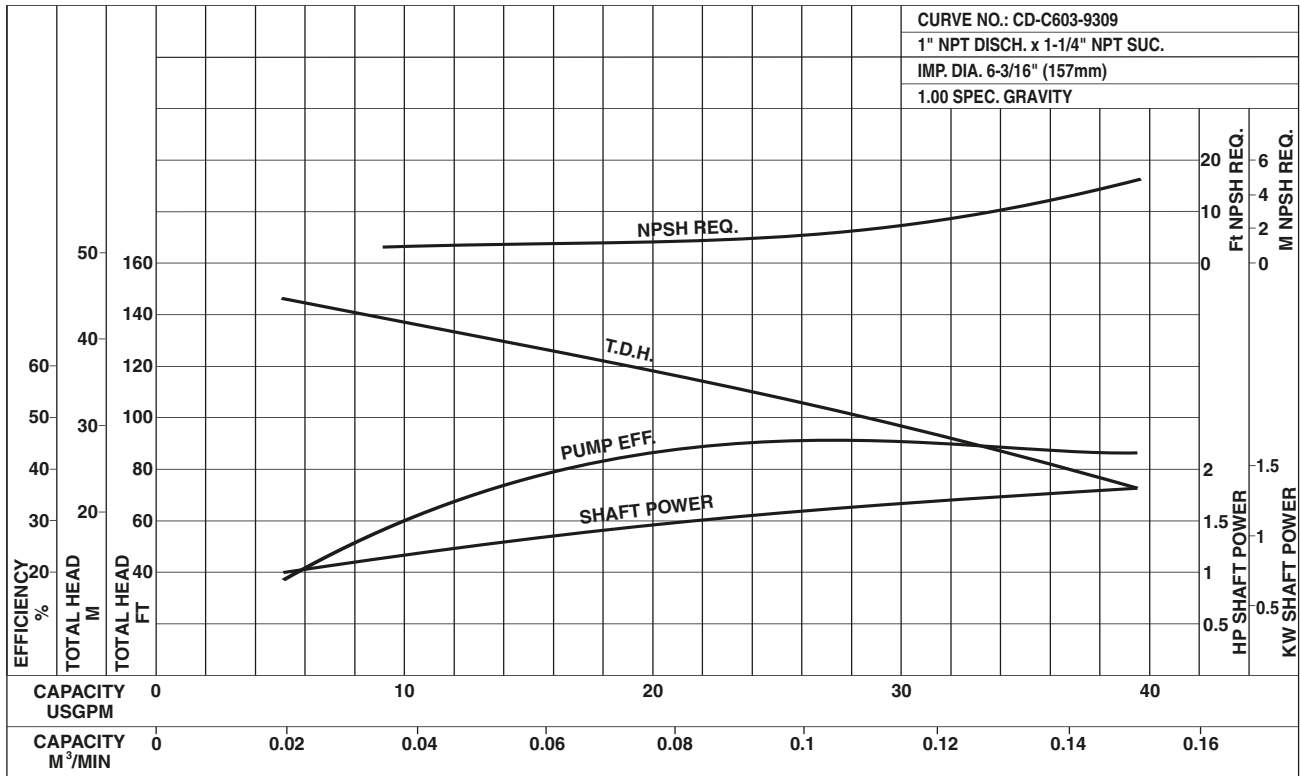

**Model CDU**

**EBARA Stainless Steel Centrifugal Pumps**

**Performance Curves**

**CDU70/1-3/4 HP**

**Synchronous Speed: 3450 RPM**

**Size: 1 x 1 1/4 x 4 1/2**

**CDU70/3-1 1/2 HP**

**Synchronous Speed: 3450 RPM**

**Size: 1 x 1 1/4 x 5 3/16**

Model CDU  
Performance Curves

EBARA Stainless Steel Centrifugal Pumps

CDU70/5-2HP

Synchronous Speed: 3450 RPM

Size: 1 x 1 1/4 x 6 3/16

CDU120/1-1HP

Synchronous Speed: 3450 RPM

Size: 1 x 1 1/4 x 4 1/2

Model CDU  
Performance Curves

EBARA Stainless Steel Centrifugal Pumps

CDU120/3-1 1/2 HP

Synchronous Speed: 3450 RPM

Size: 1 x 1 1/4 x 5 3/16

CDU120/5-3HP

Synchronous Speed: 3450 RPM

Size: 1 x 1 1/4 x 6 3/16

Model CDU  
Performance Curves

EBARA Stainless Steel Centrifugal Pumps

CDU200/1-1 1/2 HP

Synchronous Speed: 3450 RPM

Size: 1 x 1 1/2 x 4 1/2

CDU200/3-3HP

Synchronous Speed: 3450 RPM