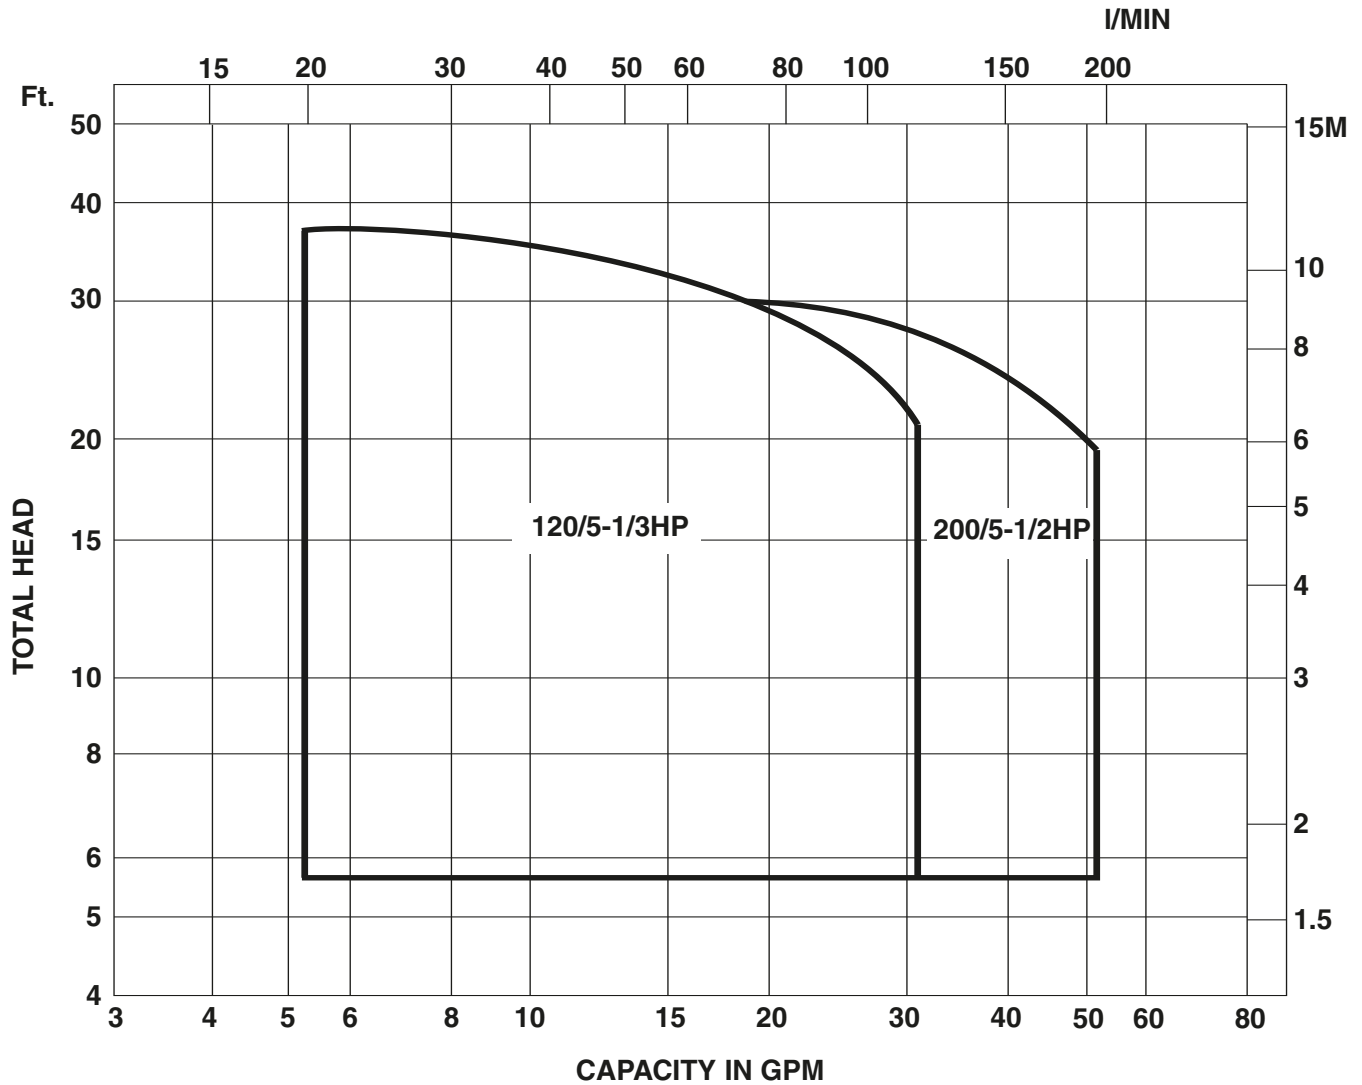

**Size: 1 x 1 1/4 x 5 3/16**

Model CDU  
Performance Curves

EBARA Stainless Steel Centrifugal Pumps

CDU70/5-2HP

Synchronous Speed: 3450 RPM

Size: 1 x 1 1/4 x 6 3/16

CDU120/1-1HP

Synchronous Speed: 3450 RPM

Size: 1 x 1 1/4 x 6 3/16

Model CDU  
Performance Curves

EBARA Stainless Steel Centrifugal Pumps

CDU200/1-1 1/2 HP

Synchronous Speed: 3450 RPM

Size: 1 x 1 1/2 x 4 1/2

CDU200/3-3HP

Synchronous Speed: 3450 RPM

Size: 1 x 1 1/2 x 5 3/16

CDU200/5-3HP

Synchronous Speed: 3450 RPM

Size: 1 x 1 1/2 x 5 11/16

**Model CDU**  
**Performance Curves**

**EBARA Stainless Steel Centrifugal Pumps**

**CDU4 120/5-1/3 HP**

**Synchronous Speed: 1725 RPM**

**Size: 1 x 1 1/4 x 6 3/16**

**CDU4 200/5-1/2 HP**

**Synchronous Speed: 1725 RPM**

**Size: 1 x 1 1/2 x 5 11/16**