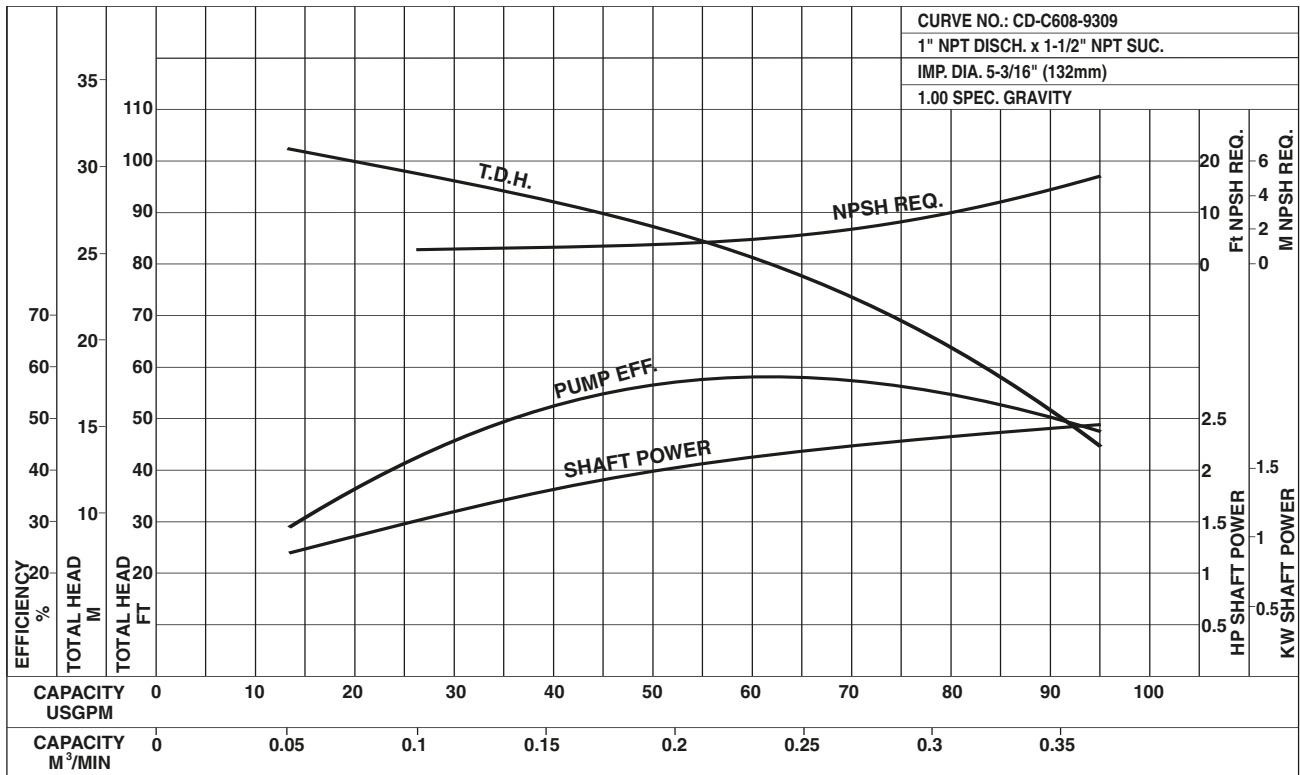

**Size: 1 x 1 1/4 x 5 3/16**

Model CDU  
Performance Curves

EBARA Stainless Steel Centrifugal Pumps

CDU70/5-2HP

Synchronous Speed: 3450 RPM

Size: 1 x 1 1/4 x 6 3/16

CDU120/1-1HP

Synchronous Speed: 3450 RPM

Size: 1 x 1 1/4 x 4 1/2

Model CDU  
Performance Curves

EBARA Stainless Steel Centrifugal Pumps

CDU120/3-1 1/2 HP

Synchronous Speed: 3450 RPM

Size: 1 x 1 1/4 x 5 3/16

CDU120/5-3HP

Synchronous Speed: 3450 RPM

Size: 1 x 1 1/4 x 6 3/16

Model CDU  
Performance Curves

EBARA Stainless Steel Centrifugal Pumps

CDU200/1-1 1/2 HP

Synchronous Speed: 3450 RPM

Size: 1 x 1 1/2 x 4 1/2

CDU200/3-3HP

Synchronous Speed: 3450 RPM

Size: 1 x 1 1/2 x 5 3/16

CDU200/5-3HP

Synchronous Speed: 3450 RPM

Size: 1 x 1 1/2 x 5 11/16

**Model CDU**  
**Performance Curves**

**EBARA Stainless Steel Centrifugal Pumps**

**CDU4 120/5-1/3 HP**

**Synchronous Speed: 1725 RPM**