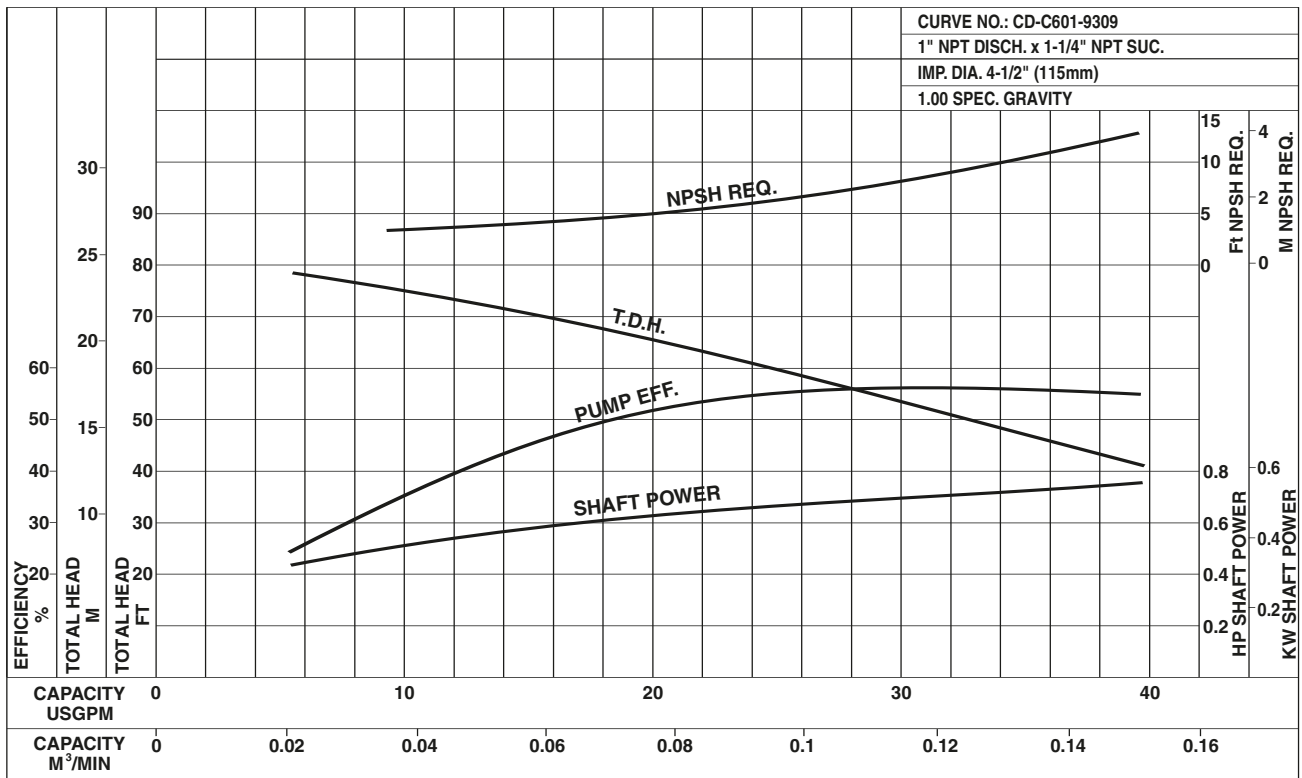

**Model CDU**

**EBARA Stainless Steel Centrifugal Pumps**

**Performance Curves**

**CDU70/1-3/4 HP**

**Synchronous Speed: 3450 RPM**

**Size: 1 x 1 1/4 x 4 1/2**

**CDU70/3-1 1/2 HP**

**Synchronous Speed: 3450 RPM**

**Size: 1 x 1 1/4 x 5 3/16**

Model CDU  
Performance Curves

EBARA Stainless Steel Centrifugal Pumps

CDU70/5-2HP

Synchronous Speed: 3450 RPM

Size: 1 x 1 1/4 x 6 3/16

CDU120/1-1HP

Synchronous Speed: 3450 RPM

Size: 1 x 1 1/4 x 4 1/2

Model CDU  
Performance Curves

EBARA Stainless Steel Centrifugal Pumps

CDU120/3-1 1/2 HP

Synchronous Speed: 3450 RPM

Size: 1 x 1 1/4 x 5 3/16

CDU120/5-3HP

Synchronous Speed: 3450 RPM

Size: 1 x 1 1/4 x 6 3/16

Model CDU  
Performance Curves

EBARA Stainless Steel Centrifugal Pumps

CDU200/1-1 1/2 HP

Synchronous Speed: 3450 RPM

Size: 1 x 1 1/2 x 4 1/2

CDU200/3-3HP

Synchronous Speed: 3450 RPM