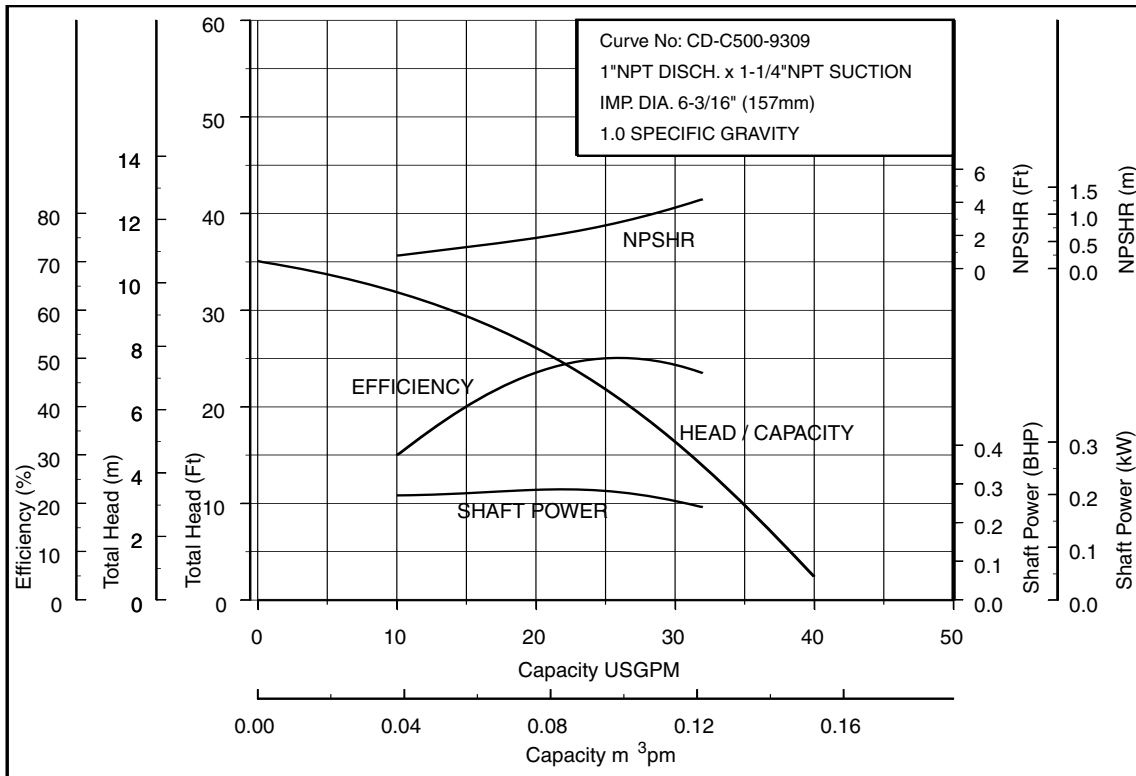

Size: 1 x 1 1/4 x 4 1/2

Model CDU  
Performance Curves

EBARA Stainless Steel Centrifugal Pumps

CDU120/3-1 1/2 HP

Synchronous Speed: 3450 RPM

Size: 1 x 1 1/4 x 5 3/16

CDU120/5-3HP

Synchronous Speed: 3450 RPM

Size: 1 x 1 1/4 x 6 3/16

Model CDU  
Performance Curves

EBARA Stainless Steel Centrifugal Pumps

CDU200/1-1 1/2 HP

Synchronous Speed: 3450 RPM

Size: 1 x 1 1/2 x 4 1/2

CDU200/3-3HP

Synchronous Speed: 3450 RPM

Size: 1 x 1 1/2 x 5 3/16

CDU200/5-3HP

Synchronous Speed: 3450 RPM

Size: 1 x 1 1/2 x 5 11/16

**Model CDU**  
**Performance Curves**

**EBARA Stainless Steel Centrifugal Pumps**

**CDU4 120/5-1/3 HP**

**Synchronous Speed: 1725 RPM**

**Size: 1 x 1 1/4 x 6 3/16**

**CDU4 200/5-1/2 HP**

**Synchronous Speed: 1725 RPM**

**Size: 1 x 1 1/2 x 5 11/16**