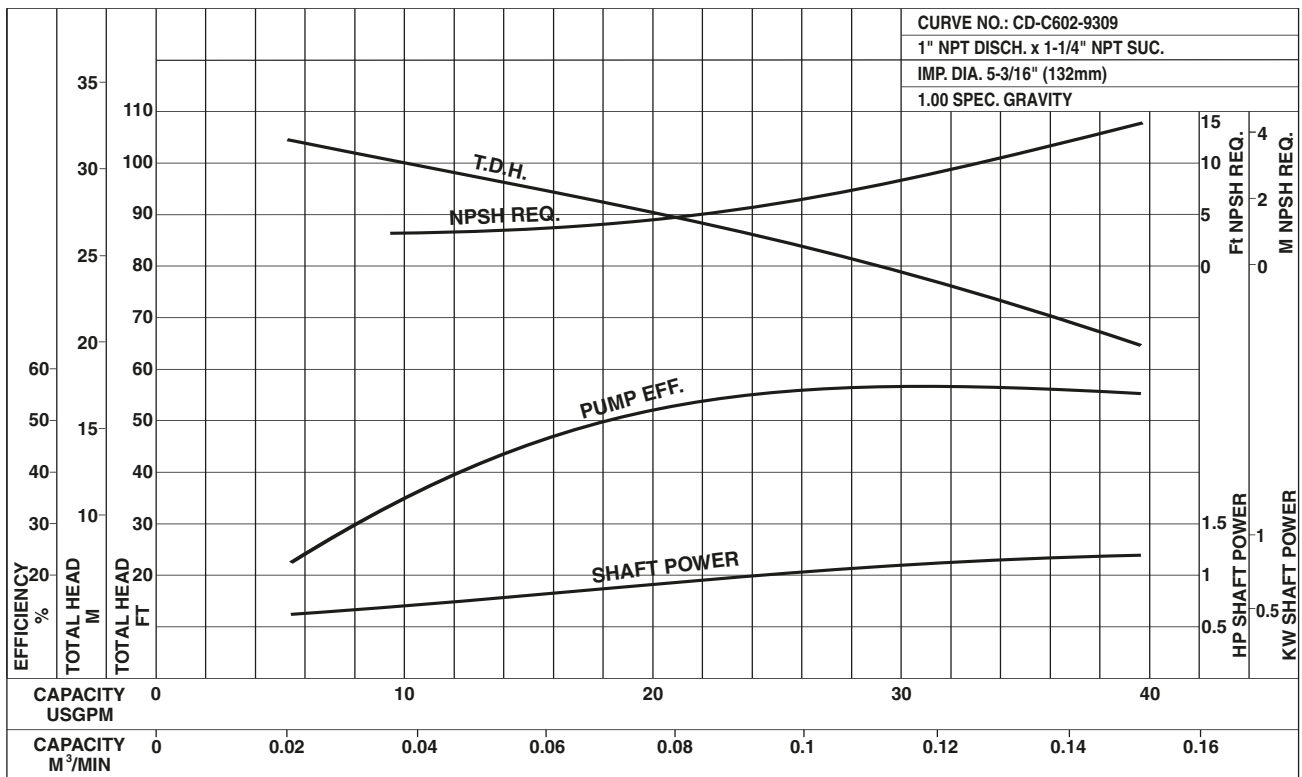

**Model CDU**

**EBARA Stainless Steel Centrifugal Pumps**

**Performance Curves**

**CDU70/1-3/4 HP**

**Synchronous Speed: 3450 RPM**

**Size: 1 x 1 1/4 x 4 1/2**

**CDU70/3-1 1/2 HP**

**Synchronous Speed: 3450 RPM**

**Size: 1 x 1 1/4 x 5 3/16**

Model CDU  
Performance Curves

EBARA Stainless Steel Centrifugal Pumps

CDU70/5-2HP

Synchronous Speed: 3450 RPM

Size: 1 x 1 1/4 x 6 3/16

CDU120/1-1HP

Synchronous Speed: 3450 RPM

Size: 1 x 1 1/4 x 4 1/2

Model CDU  
Performance Curves

EBARA Stainless Steel Centrifugal Pumps

CDU120/3-1 1/2 HP

Synchronous Speed: 3450 RPM

Size: 1 x 1 1/4 x 5 3/16

CDU120/5-3HP

Synchronous Speed: 3450 RPM

Size: 1 x 1 1/4 x 6 3/16

Model CDU  
Performance Curves

EBARA Stainless Steel Centrifugal Pumps

CDU200/1-1 1/2 HP

Synchronous Speed: 3450 RPM

Size: 1 x 1 1/2 x 4 1/2

CDU200/3-3HP

Synchronous Speed: 3450 RPM