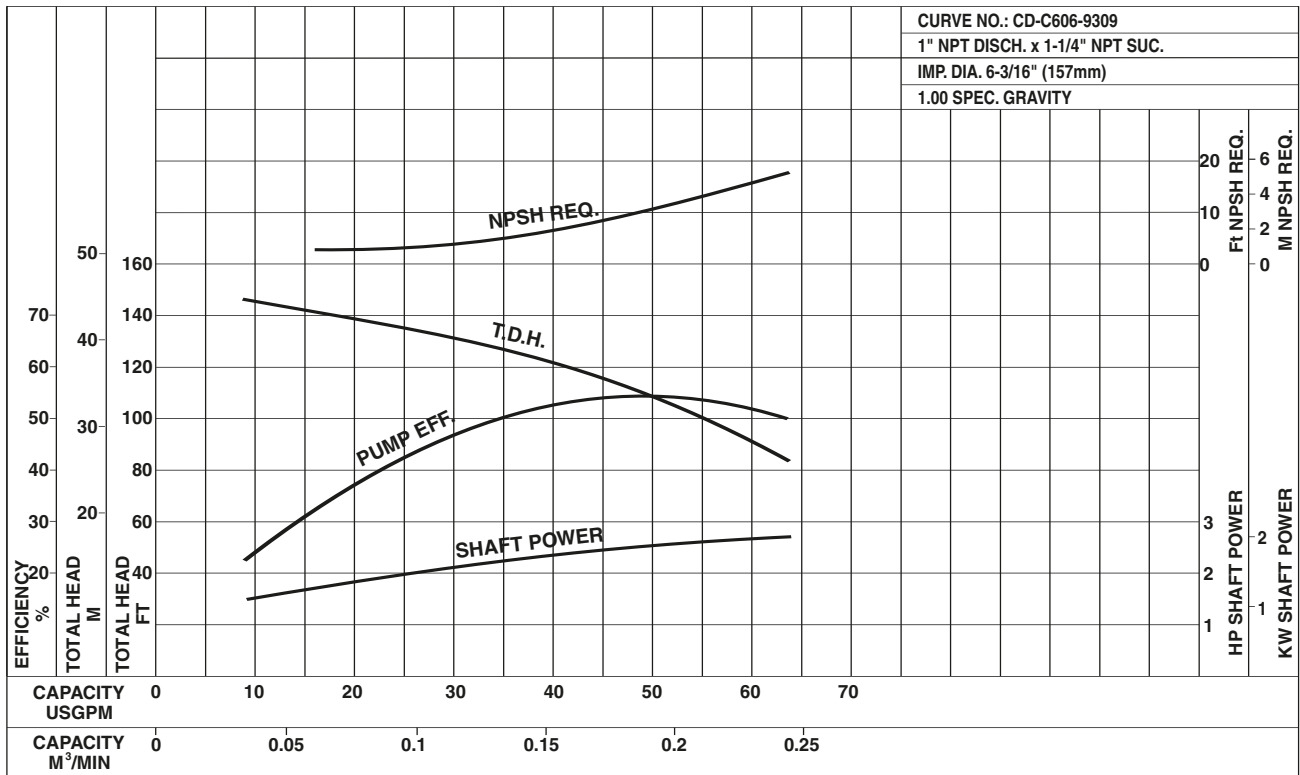

**Model CDU**

**EBARA Stainless Steel Centrifugal Pumps**

**Performance Curves**

**CDU70/1-3/4 HP**

**Synchronous Speed: 3450 RPM**

**Size: 1 x 1 1/4 x 4 1/2**

**CDU70/3-1 1/2 HP**

**Synchronous Speed: 3450 RPM**

**Size: 1 x 1 1/4 x 5 3/16**

Model CDU  
Performance Curves

EBARA Stainless Steel Centrifugal Pumps

CDU70/5-2HP

Synchronous Speed: 3450 RPM

Size: 1 x 1 1/4 x 6 3/16

CDU120/1-1HP

Synchronous Speed: 3450 RPM

Size: 1 x 1 1/4 x 4 1/2

Model CDU  
Performance Curves

EBARA Stainless Steel Centrifugal Pumps

CDU120/3-1 1/2 HP

Synchronous Speed: 3450 RPM

Size: 1 x 1 1/4 x 5 3/16

CDU120/5-3HP

Synchronous Speed: 3450 RPM

Size: 1 x 1 1/4 x 6 3/16

Model CDU  
Performance Curves

EBARA Stainless Steel Centrifugal Pumps

CDU200/1-1 1/2 HP

Synchronous Speed: 3450 RPM

Size: 1 x 1 1/2 x 4 1/2

CDU200/3-3HP

Synchronous Speed: 3450 RPM