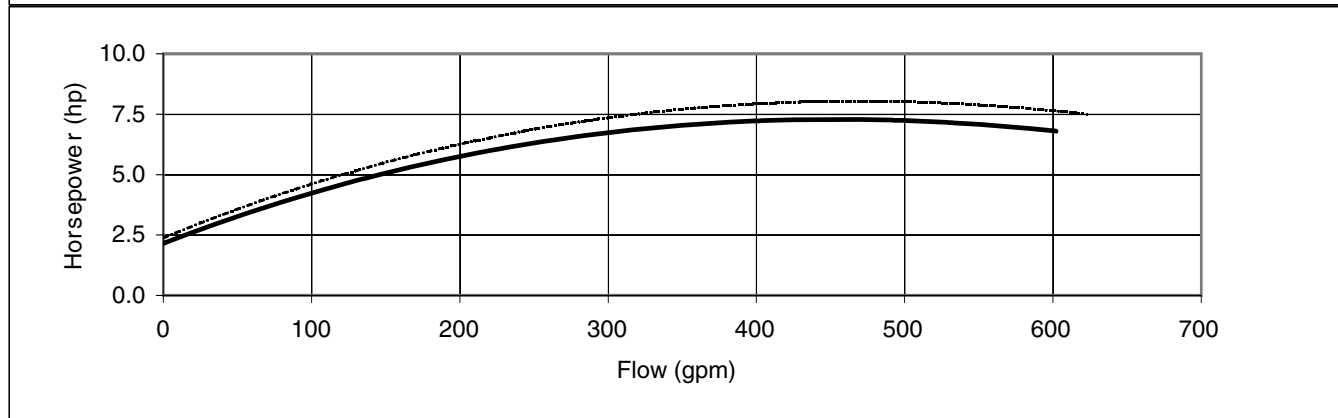

Performance Curves

3UB 65-125-7.5HP

Synchronous Speed: 3450 RPM

Size: 2 1/2 x 3 x 4 7/8 (124mm)