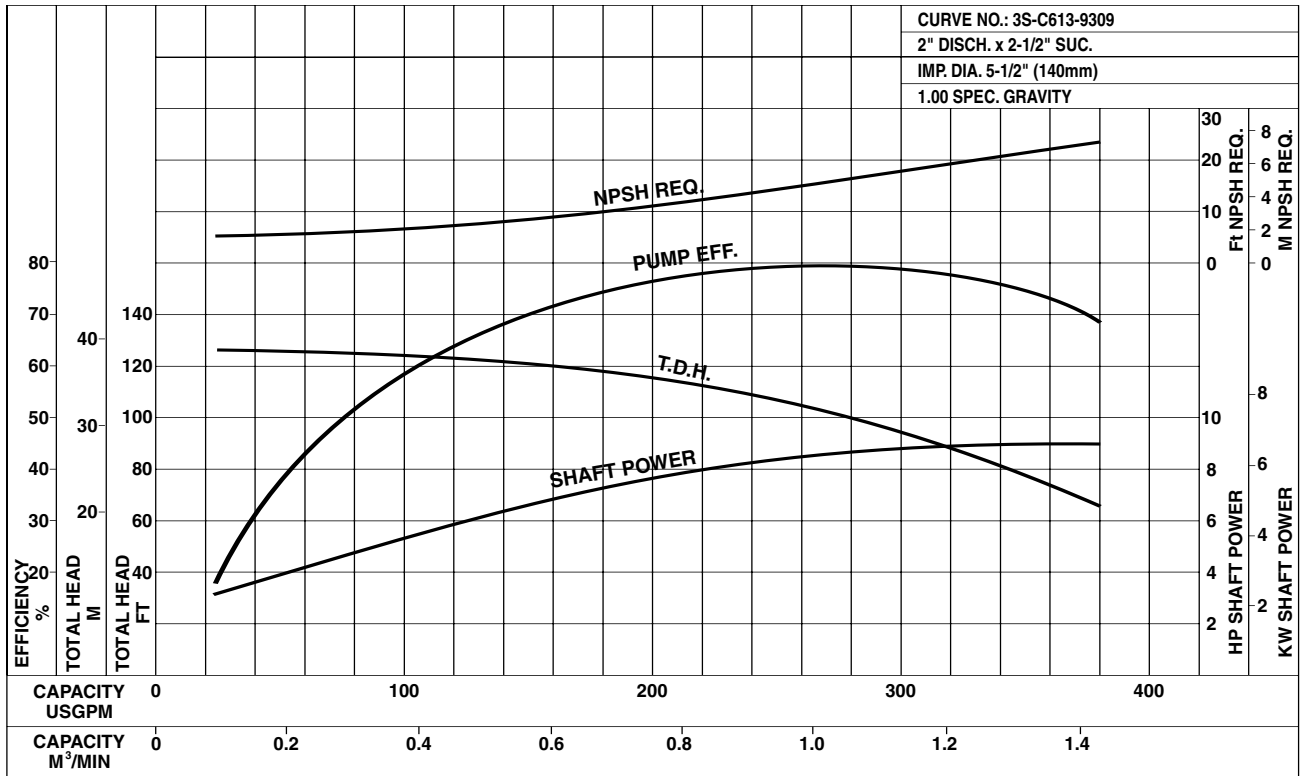

Model 3U

EBARA Stainless Steel Centrifugal Pumps

Performance Curves

3U 50-125-10HP

Synchronous Speed: 3450 RPM

Size: 2 x 2 1/2 x 5 1/2