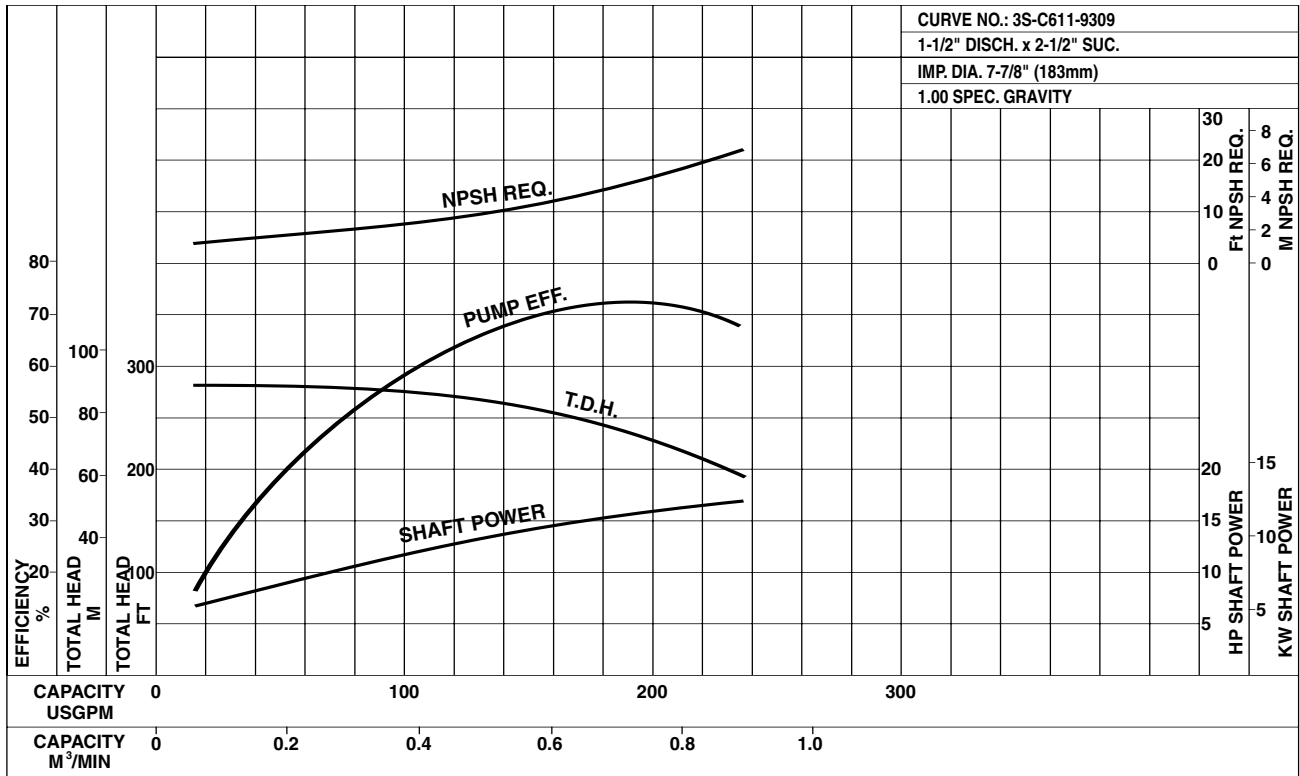

Model 3U

EBARA Stainless Steel Centrifugal Pumps

Performance Curves

3U 40-200B-15HP

Synchronous Speed: 3450 RPM

Size: 1 1/2 x 2 1/2 x 7/8