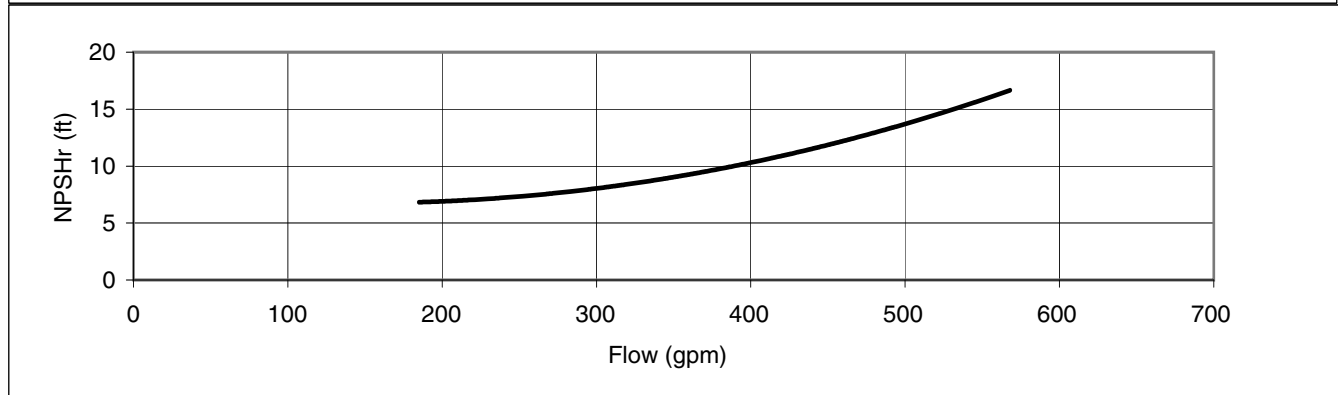

Size: 2 1/2 x 3 x 6 5/16 (160mm)

Model 3UB

EBARA Stainless Steel Centrifugal Pumps

Performance Curves

3UB 65-160-25HP

Synchronous Speed: 3450 RPM

Size: 2 1/2 x 3 x 6 7/8 (174mm)

Performance Curves

3UB 65-200-20HP

Synchronous Speed: 3450 RPM

Size: 2 1/2 x 3 x 6 3/4 (171mm)

3UB 65-200-25HP

Synchronous Speed: 3450 RPM

Size: 2½ x 3 x 7 (179mm)

Performance Curves

3UB 65-200-30HP

Synchronous Speed: 3450 RPM

Size: 2 1/2 x 3 x 7 1/2 (190mm)

Synchronous Speed 1725 RPM

Model 3U

EBARA Stainless Steel Centrifugal Pumps

Performance Curves

3U4 32-200-1HP

Synchronous Speed: 1725 RPM