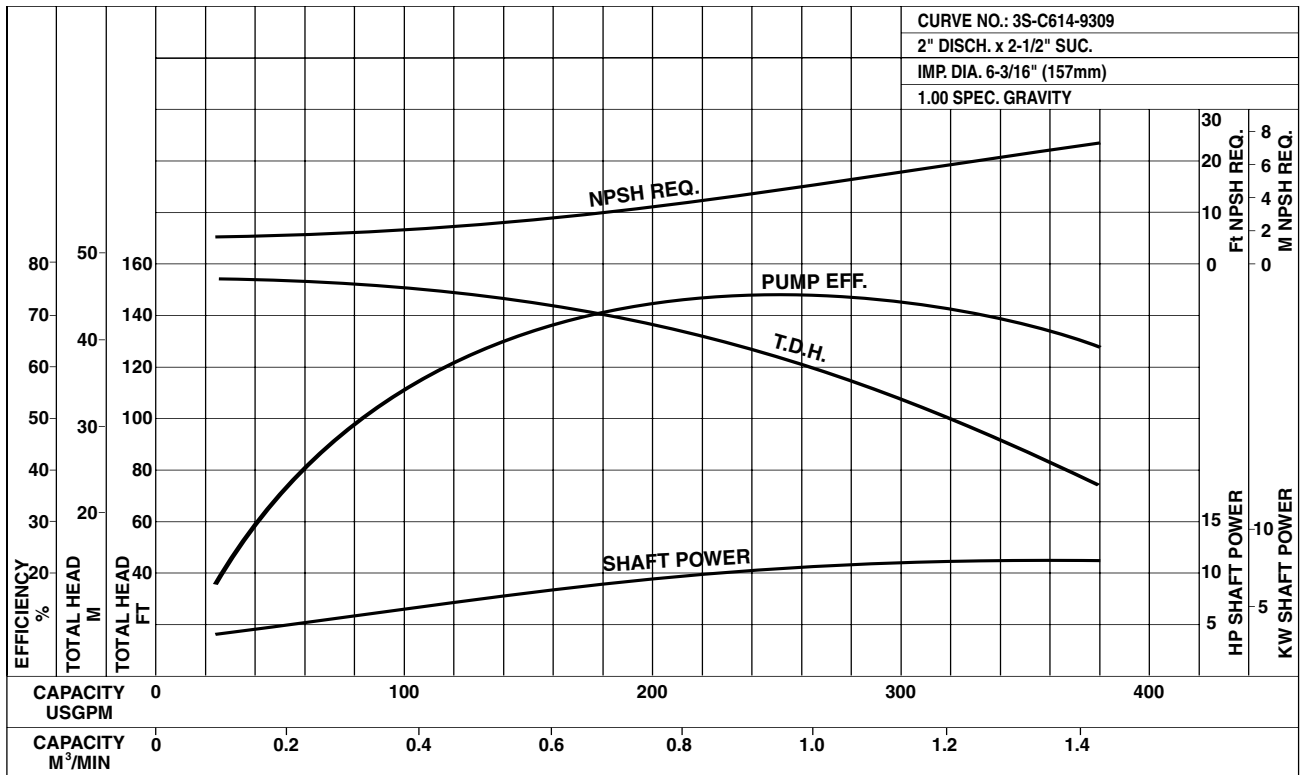

Performance Curves

3U 50-125-10HP

Synchronous Speed: 3450 RPM

Size: 2 x 2 1/2 x 5 1/2

3U 50-160-10HP

Synchronous Speed: 3450 RPM

Size: 2 x 2 1/2 x 6 3/16

Model 3U

EBARA Stainless Steel Centrifugal Pumps

Performance Curves

3U 50-160-1-15HP

Synchronous Speed: 3450 RPM

Size: 2 x 2¹/₂ x 6⁹/₁₆

Performance Curves

3UB 65-125-7.5HP

Synchronous Speed: 3450 RPM