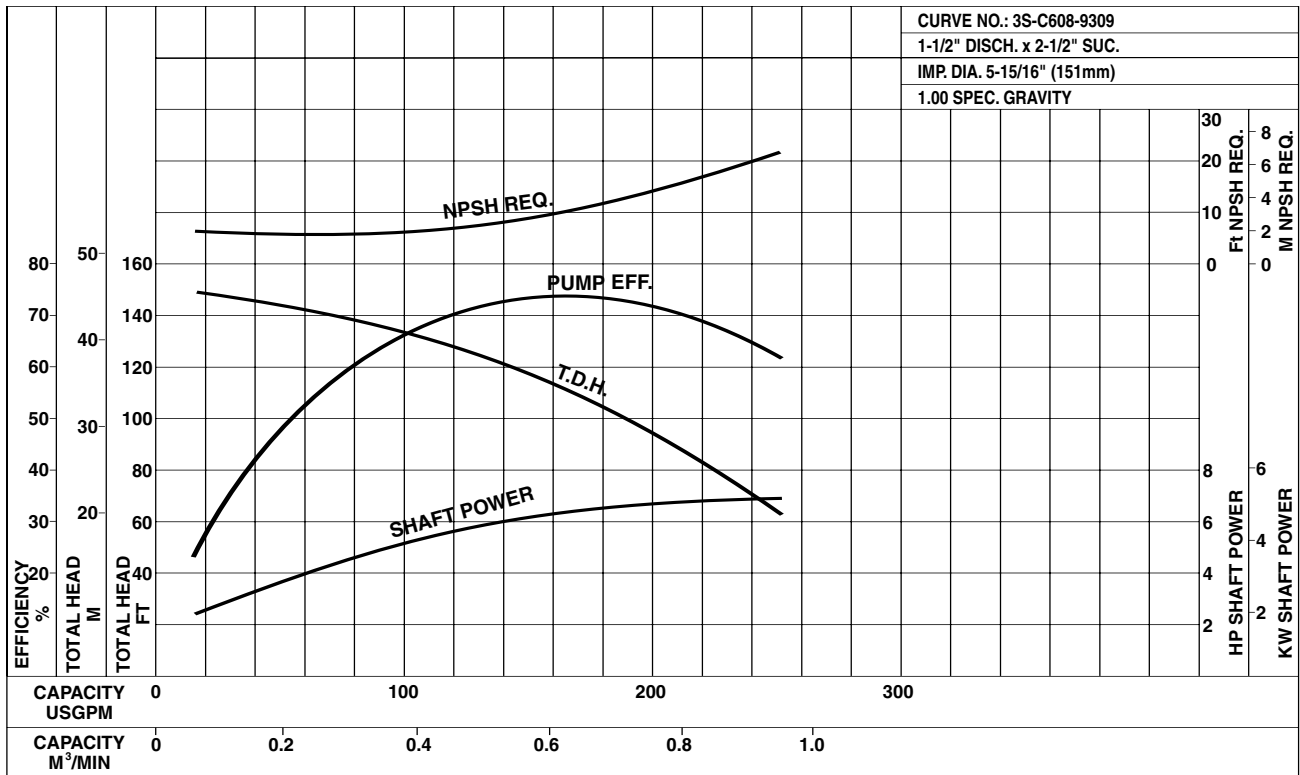

Size: 1 1/4 x 2 x 5 15/16

Model 3U

EBARA Stainless Steel Centrifugal Pumps

Performance Curves

3U 32-160B-5HP

Synchronous Speed: 3450 RPM

Size: 1 1/4 x 2 x 6 9/16

3U 32-200-7 1/2 HP

Synchronous Speed: 3450 RPM

Size: 1 1/4 x 2 x 7 5/16

Model 3U

EBARA Stainless Steel Centrifugal Pumps

Performance Curves

3U 32-200-1-10HP

Synchronous Speed: 3450 RPM

Size: 1 1/4 x 2 x 7/8

3U 40-125A-5HP

Synchronous Speed: 3450 RPM

Size: 1 1/2 x 2 1/2 x 4 15/16

Model 3U

EBARA Stainless Steel Centrifugal Pumps

Performance Curves

3U 40-125B-5HP

Synchronous Speed: 3450 RPM

Size: 1 1/2 x 2 1/2 x 5 1/2

3U 40-160-7 1/2 HP

Synchronous Speed: 3450 RPM

Size: 1 1/2 x 2 1/2 x 5 15/16

Model 3U

EBARA Stainless Steel Centrifugal Pumps

Performance Curves

3U 40-160-1-10HP