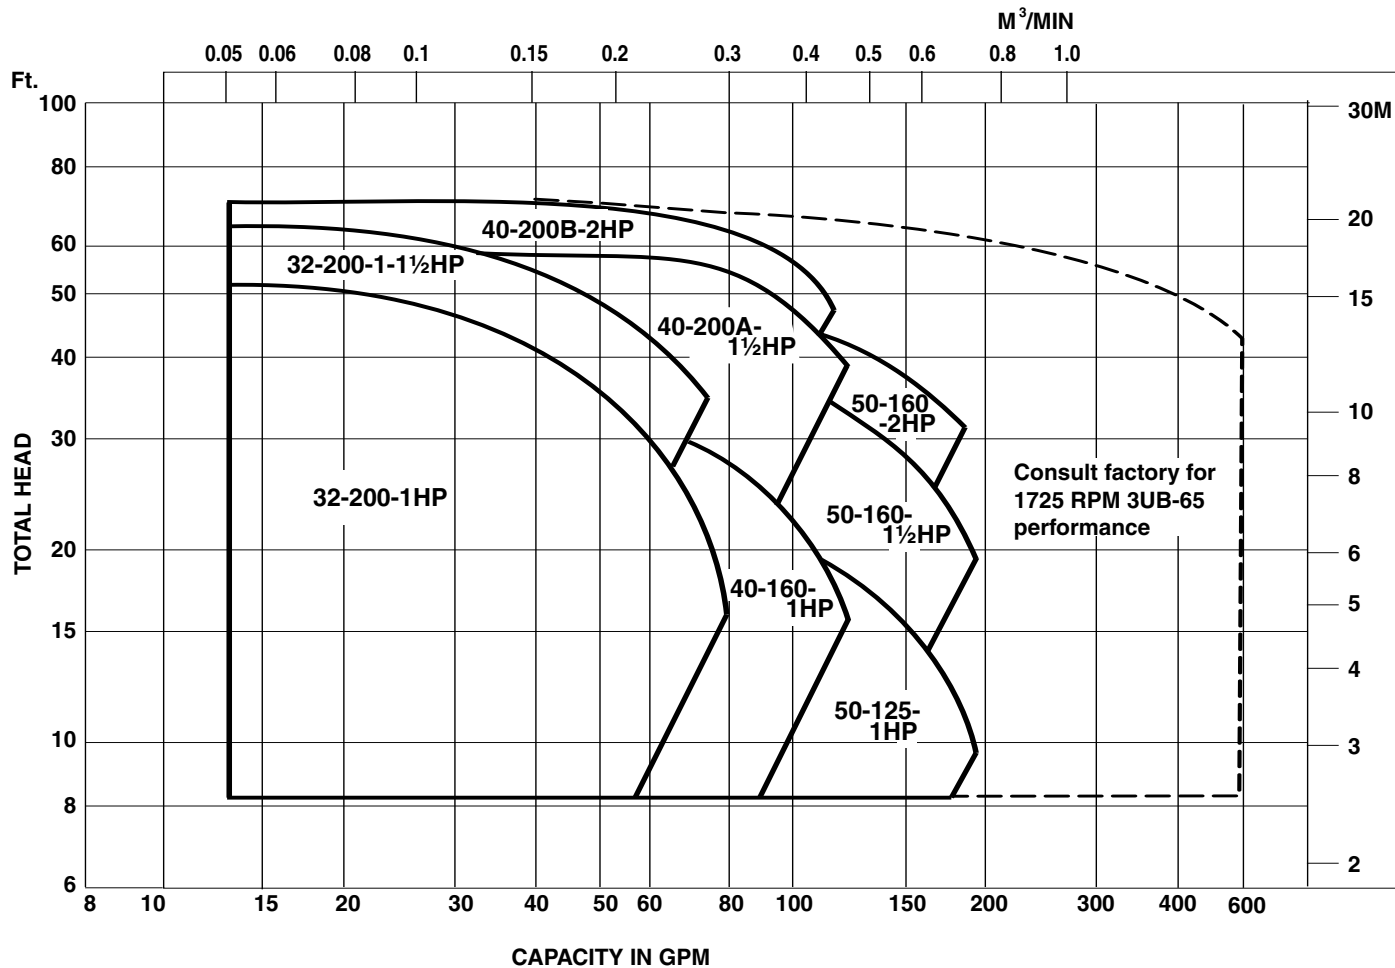

Size: 2 1/2 x 3 x 6 5/16 (160mm)

Model 3UB

EBARA Stainless Steel Centrifugal Pumps

Performance Curves

3UB 65-160-25HP

Synchronous Speed: 3450 RPM

Size: 2 1/2 x 3 x 6 7/8 (174mm)

Performance Curves

3UB 65-200-20HP

Synchronous Speed: 3450 RPM

Size: 2 1/2 x 3 x 6 3/4 (171mm)

3UB 65-200-25HP

Synchronous Speed: 3450 RPM

Size: 2½ x 3 x 7 (179mm)

Performance Curves

3UB 65-200-30HP

Synchronous Speed: 3450 RPM

Size: 2 1/2 x 3 x 7 1/2 (190mm)

Synchronous Speed 1725 RPM

Model 3U

EBARA Stainless Steel Centrifugal Pumps

Performance Curves

3U4 32-200-1HP

Synchronous Speed: 1725 RPM

Size: 1 1/4 x 2 x 7 5/16

3U4 32-200-1-1 1/2HP

Synchronous Speed: 1725 RPM

Size: 1 1/4 x 2 x 7 7/8

Model 3U

EBARA Stainless Steel Centrifugal Pumps

Performance Curves

3U4 40-160-1HP