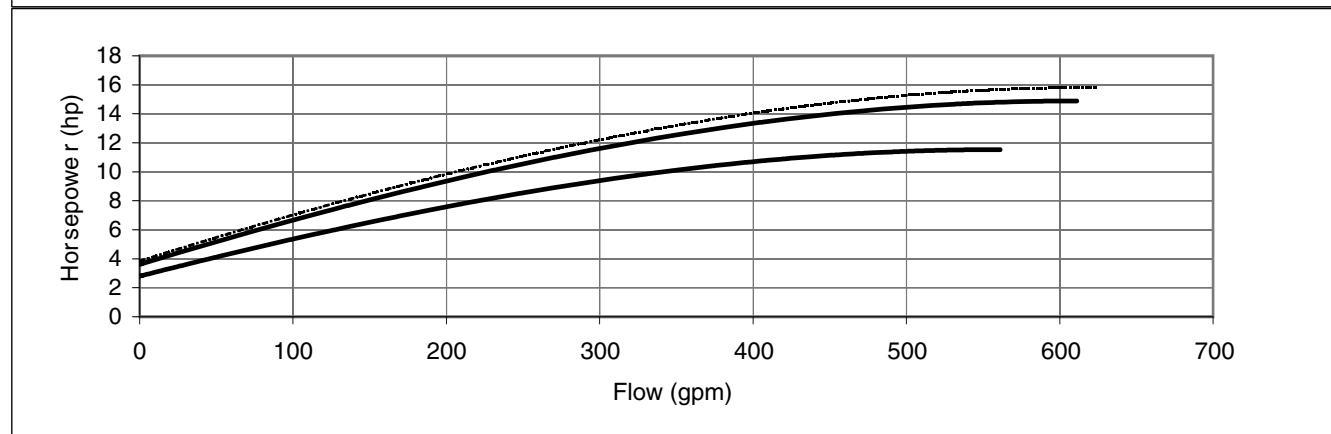

Size: 2 1/2 x 3 x 5 3/8 (136mm)

Performance Curves

3UB 65-160-15HP

Synchronous Speed: 3450 RPM

Size: 2 1/2 x 3 x 5 7/8 (150mm)

Performance Curves

3UB 65-160-20HP

Synchronous Speed: 3450 RPM

Size: 2 1/2 x 3 x 6 5/16 (160mm)

Model 3UB

EBARA Stainless Steel Centrifugal Pumps

Performance Curves

3UB 65-160-25HP

Synchronous Speed: 3450 RPM

Size: 2 1/2 x 3 x 6 7/8 (174mm)

Performance Curves