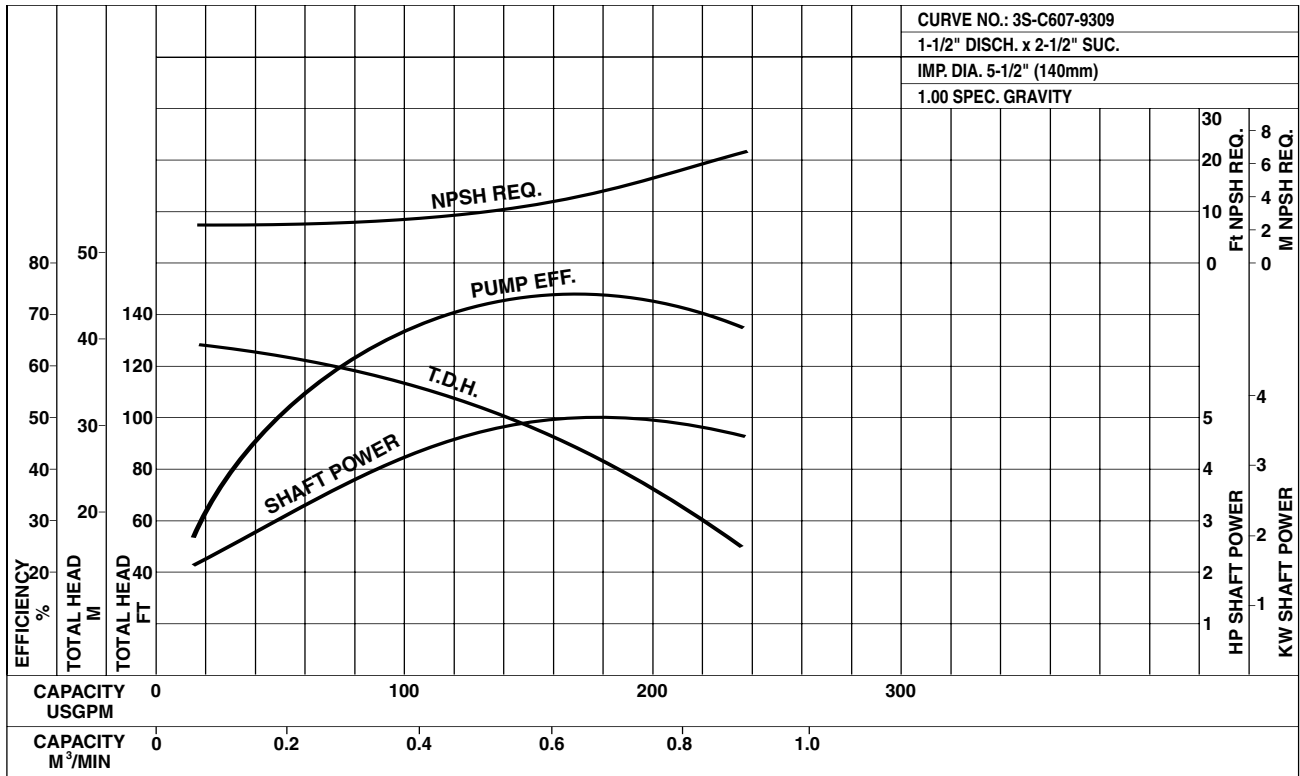

Synchronous Speed: 3450 RPM

Size: 1 1/4 x 2 x 7 5/16

Model 3U

EBARA Stainless Steel Centrifugal Pumps

Performance Curves

3U 32-200-1-10HP

Synchronous Speed: 3450 RPM

Size: 1 1/4 x 2 x 7/8

3U 40-125A-5HP

Synchronous Speed: 3450 RPM

Size: 1 1/2 x 2 1/2 x 4 15/16

Model 3U

EBARA Stainless Steel Centrifugal Pumps

Performance Curves

3U 40-125B-5HP

Synchronous Speed: 3450 RPM

Size: 1 1/2 x 2 1/2 x 5 1/2

3U 40-160-7 1/2 HP

Synchronous Speed: 3450 RPM

Size: 1 1/2 x 2 1/2 x 5 15/16

Model 3U

EBARA Stainless Steel Centrifugal Pumps

Performance Curves

3U 40-160-1-10HP