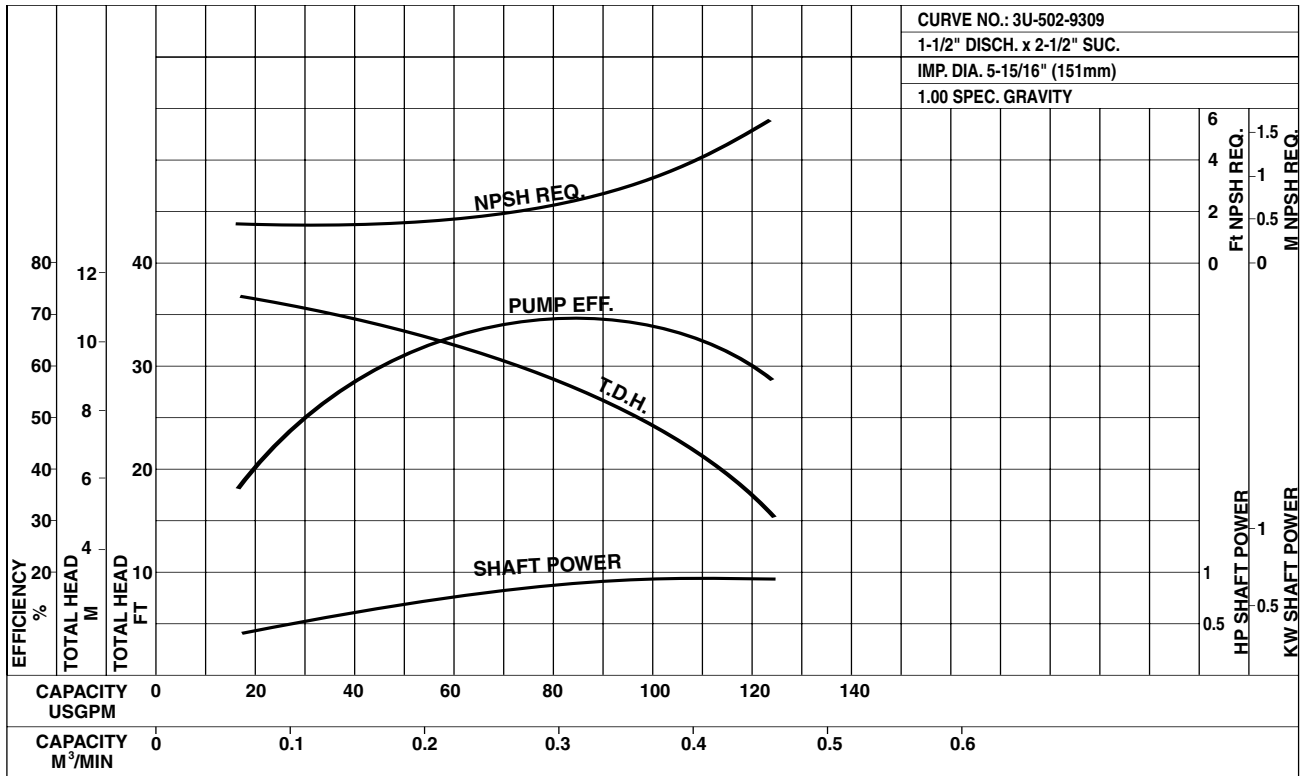

Synchronous Speed: 3450 RPM

Size: 2 1/2 x 3 x 7 1/2 (190mm)

Synchronous Speed 1725 RPM

Model 3U

EBARA Stainless Steel Centrifugal Pumps

Performance Curves

3U4 32-200-1HP

Synchronous Speed: 1725 RPM

Size: 1 1/4 x 2 x 7 5/16

3U4 32-200-1-1 1/2HP

Synchronous Speed: 1725 RPM

Size: 1 1/4 x 2 x 7 7/8

Model 3U

EBARA Stainless Steel Centrifugal Pumps

Performance Curves

3U4 40-160-1HP

Synchronous Speed: 1725 RPM

Size: 1 1/2 x 2 1/2 x 5 15/16

3U4 40-200A-1 1/2HP

Synchronous Speed: 1725 RPM

Size: 1 1/2 x 2 1/2 x 7 3/16

Model 3U

EBARA Stainless Steel Centrifugal Pumps

Performance Curves