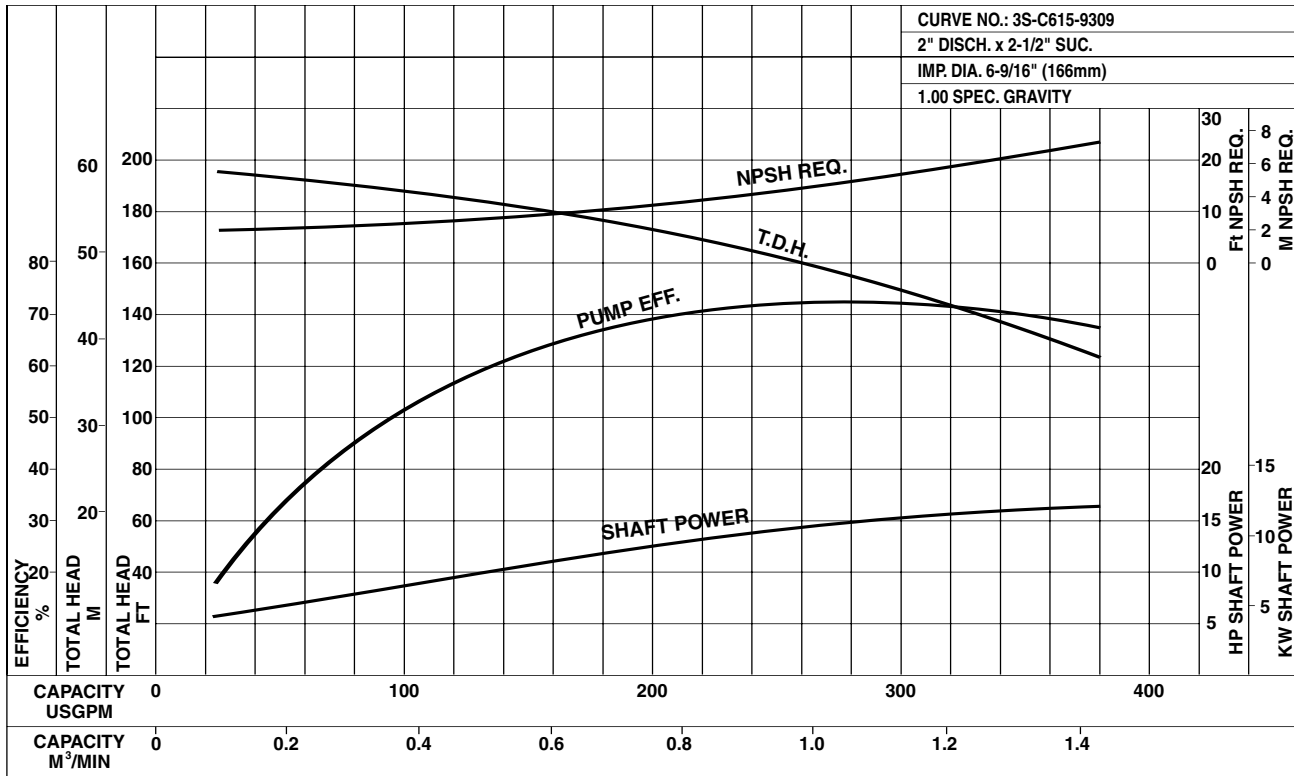

Performance Curves

3U 50-125-10HP

Synchronous Speed: 3450 RPM

Size: 2 x 2 1/2 x 5 1/2

3U 50-160-10HP

Synchronous Speed: 3450 RPM

Size: 2 x 2 1/2 x 6 3/16

Model 3U

EBARA Stainless Steel Centrifugal Pumps

Performance Curves

3U 50-160-1-15HP

Synchronous Speed: 3450 RPM

Size: 2 x 2¹/₂ x 6⁹/₁₆

Performance Curves

3UB 65-125-7.5HP

Synchronous Speed: 3450 RPM