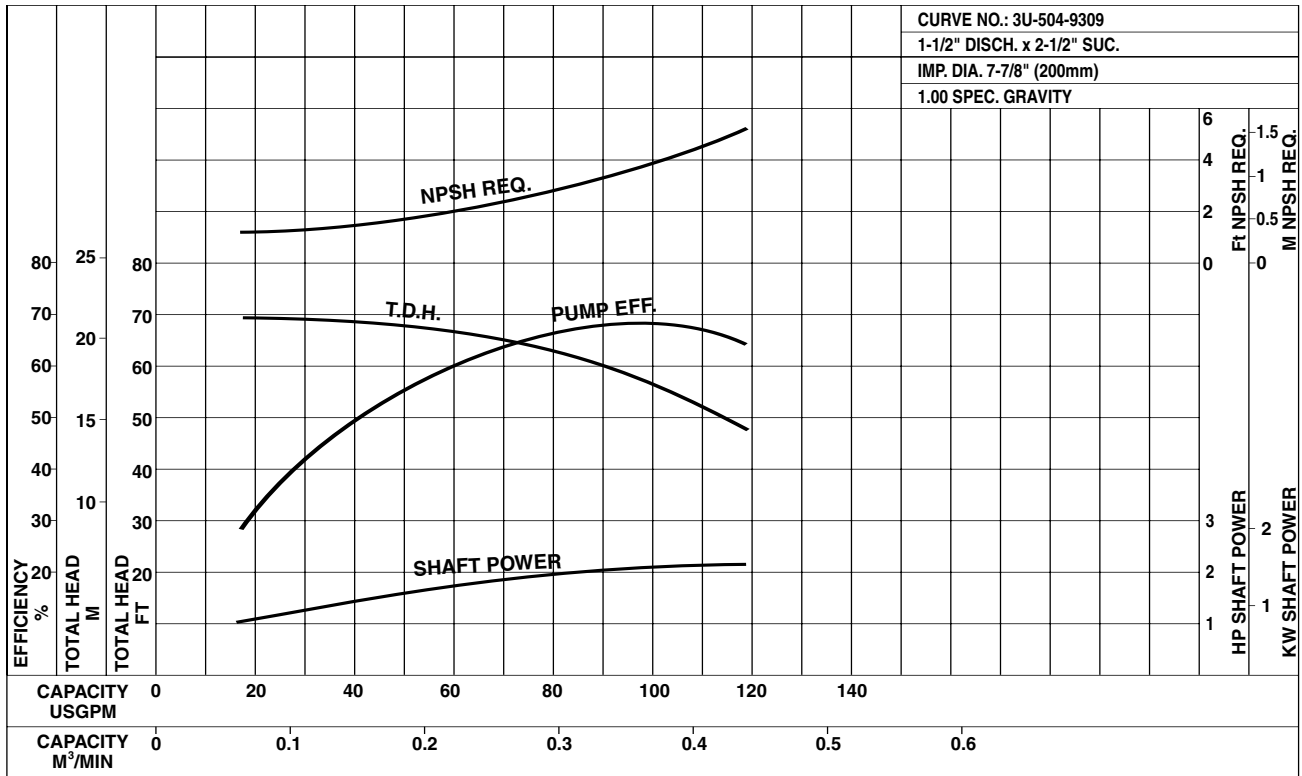

Model 3U

EBARA Stainless Steel Centrifugal Pumps

Performance Curves

3U4 40-200B-2HP

Synchronous Speed: 1725 RPM

Size: 1 1/2 x 2 1/2 x 7/8