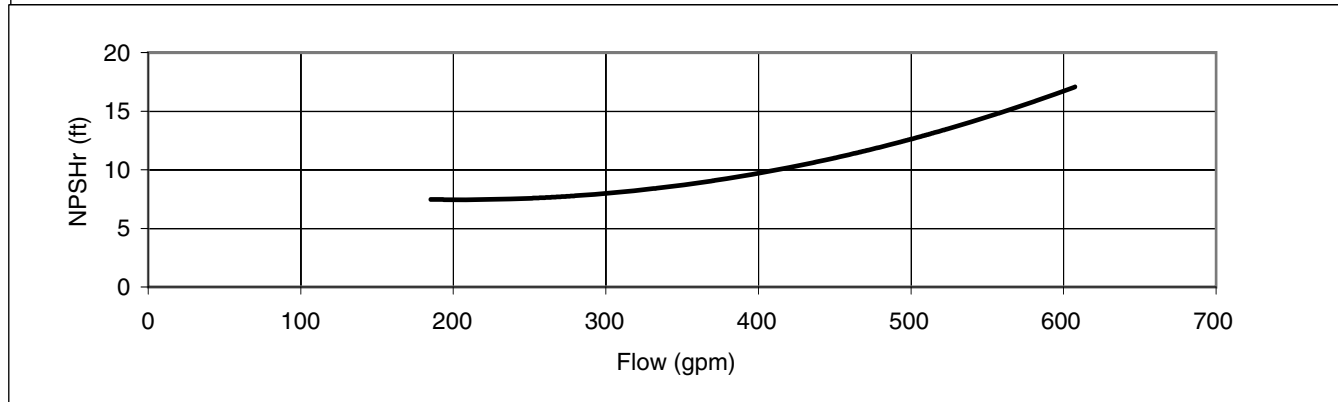

Size: 2 1/2 x 3 x 6 5/16 (160mm)

Model 3UB

EBARA Stainless Steel Centrifugal Pumps

Performance Curves

3UB 65-160-25HP

Synchronous Speed: 3450 RPM

Size: 2 1/2 x 3 x 6 7/8 (174mm)

Performance Curves