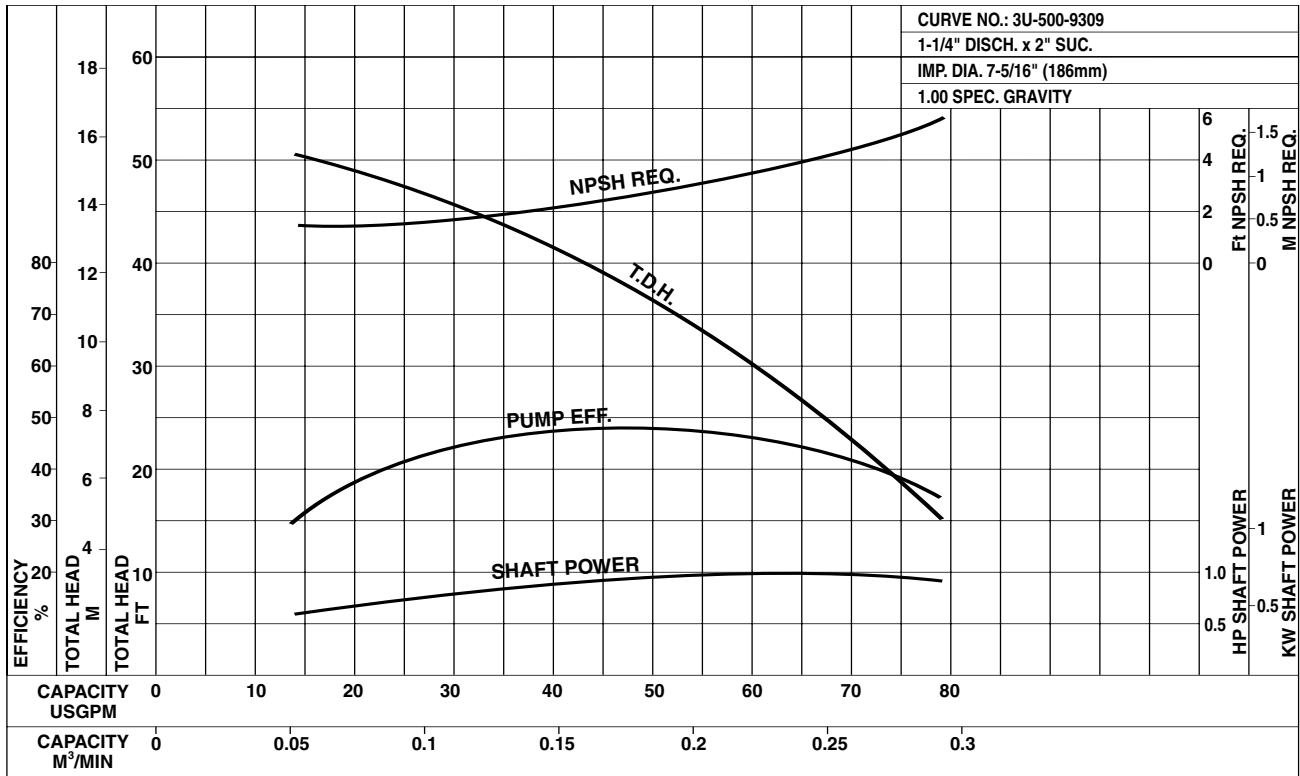

Synchronous Speed: 3450 RPM

Size: 2 1/2 x 3 x 7 1/2 (190mm)

Synchronous Speed 1725 RPM

Model 3U

EBARA Stainless Steel Centrifugal Pumps

Performance Curves

3U4 32-200-1HP

Synchronous Speed: 1725 RPM

Size: 1 1/4 x 2 x 7 5/16

3U4 32-200-1-1 1/2HP

Synchronous Speed: 1725 RPM

Size: 1 1/4 x 2 x 7 7/8

Model 3U

EBARA Stainless Steel Centrifugal Pumps

Performance Curves

3U4 40-160-1HP