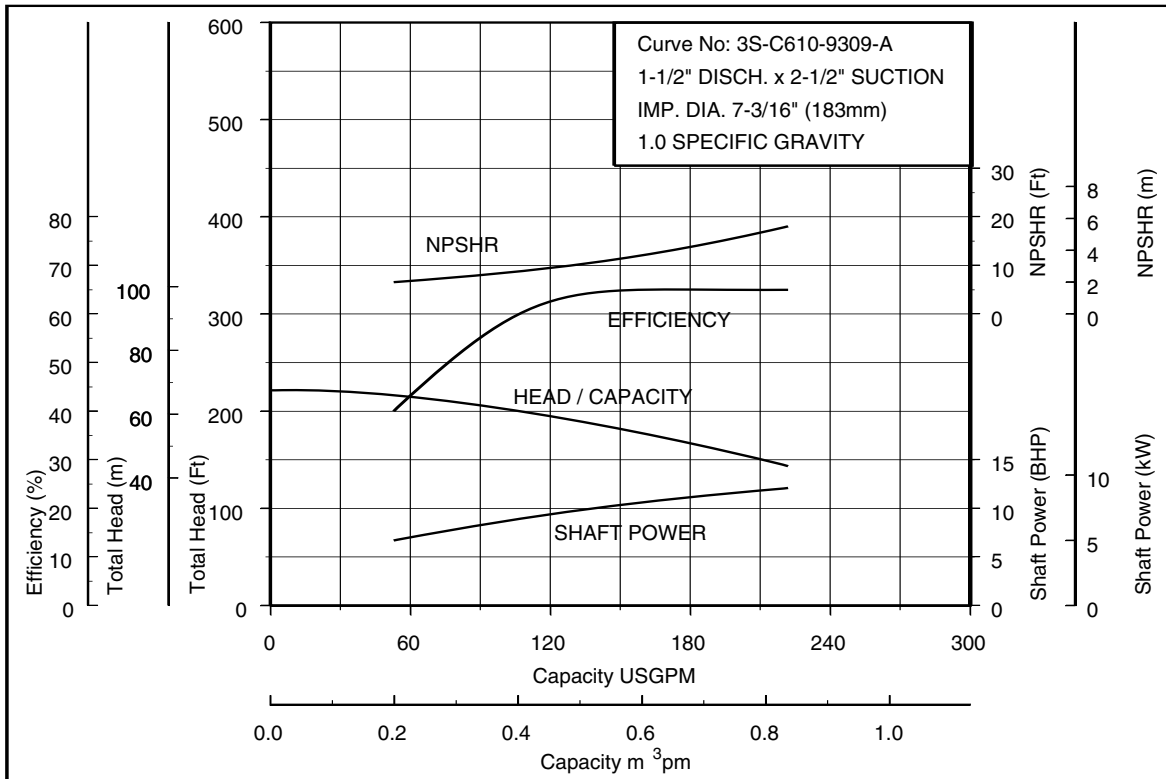

Size: 1 1/2 x 2 1/2 x 5 1/2

3U 40-160-7 1/2 HP

Synchronous Speed: 3450 RPM

Size: 1 1/2 x 2 1/2 x 5 15/16

Model 3U

EBARA Stainless Steel Centrifugal Pumps

Performance Curves

3U 40-160-1-10HP

Synchronous Speed: 3450 RPM

Size: 1 1/2 x 2 1/2 x 6 9/16

3U 40-200A-15HP

Synchronous Speed: 3450 RPM

Size: 1 1/2 x 2 1/2 x 7 3/16

Model 3U

EBARA Stainless Steel Centrifugal Pumps

Performance Curves