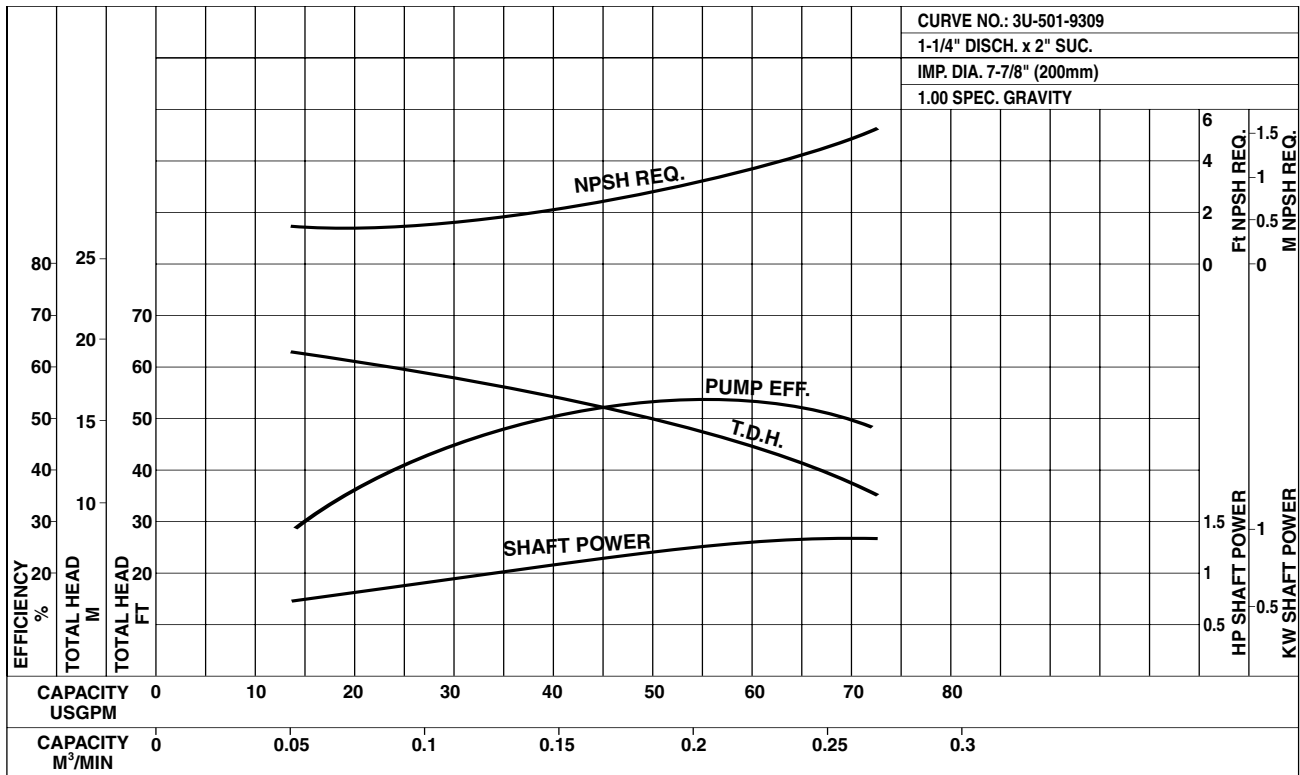

Synchronous Speed: 3450 RPM

Size: 2 1/2 x 3 x 7 1/2 (190mm)

Synchronous Speed 1725 RPM

Model 3U

EBARA Stainless Steel Centrifugal Pumps

Performance Curves

3U4 32-200-1HP

Synchronous Speed: 1725 RPM

Size: 1 1/4 x 2 x 7 5/16

3U4 32-200-1-1 1/2HP

Synchronous Speed: 1725 RPM

Size: 1 1/4 x 2 x 7 7/8

Model 3U

EBARA Stainless Steel Centrifugal Pumps

Performance Curves

3U4 40-160-1HP