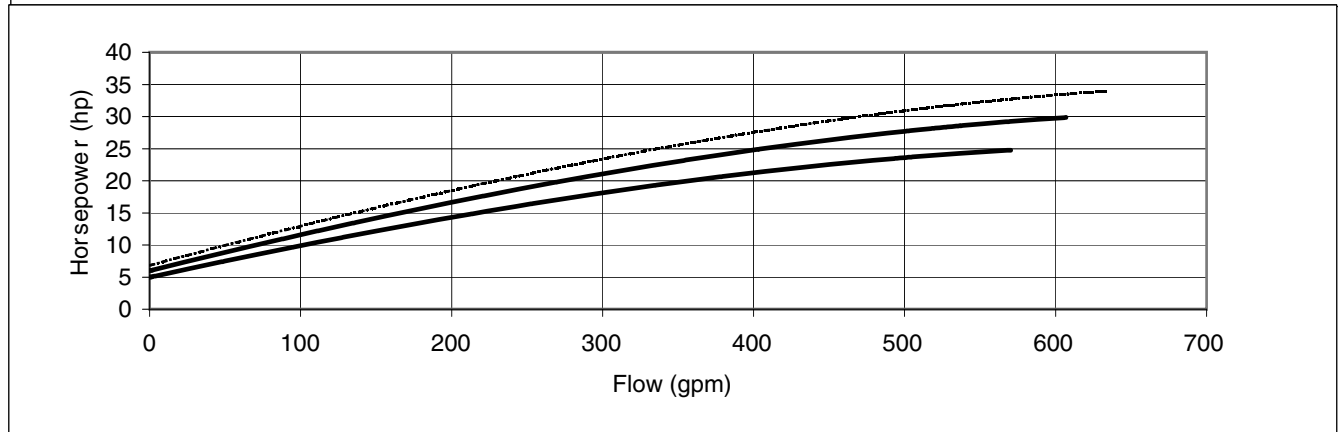

Size: 2 1/2 x 3 x 6 5/16 (160mm)

Model 3UB

EBARA Stainless Steel Centrifugal Pumps

Performance Curves

3UB 65-160-25HP

Synchronous Speed: 3450 RPM

Size: 2 1/2 x 3 x 6 7/8 (174mm)

Performance Curves

3UB 65-200-20HP

Synchronous Speed: 3450 RPM

Size: 2 1/2 x 3 x 6 3/4 (171mm)

3UB 65-200-25HP

Synchronous Speed: 3450 RPM

Size: 2½ x 3 x 7 (179mm)

Performance Curves

3UB 65-200-30HP

Synchronous Speed: 3450 RPM

Size: 2 1/2 x 3 x 7 1/2 (190mm)

Synchronous Speed 1725 RPM

Model 3U

EBARA Stainless Steel Centrifugal Pumps

Performance Curves

3U4 32-200-1HP

Synchronous Speed: 1725 RPM