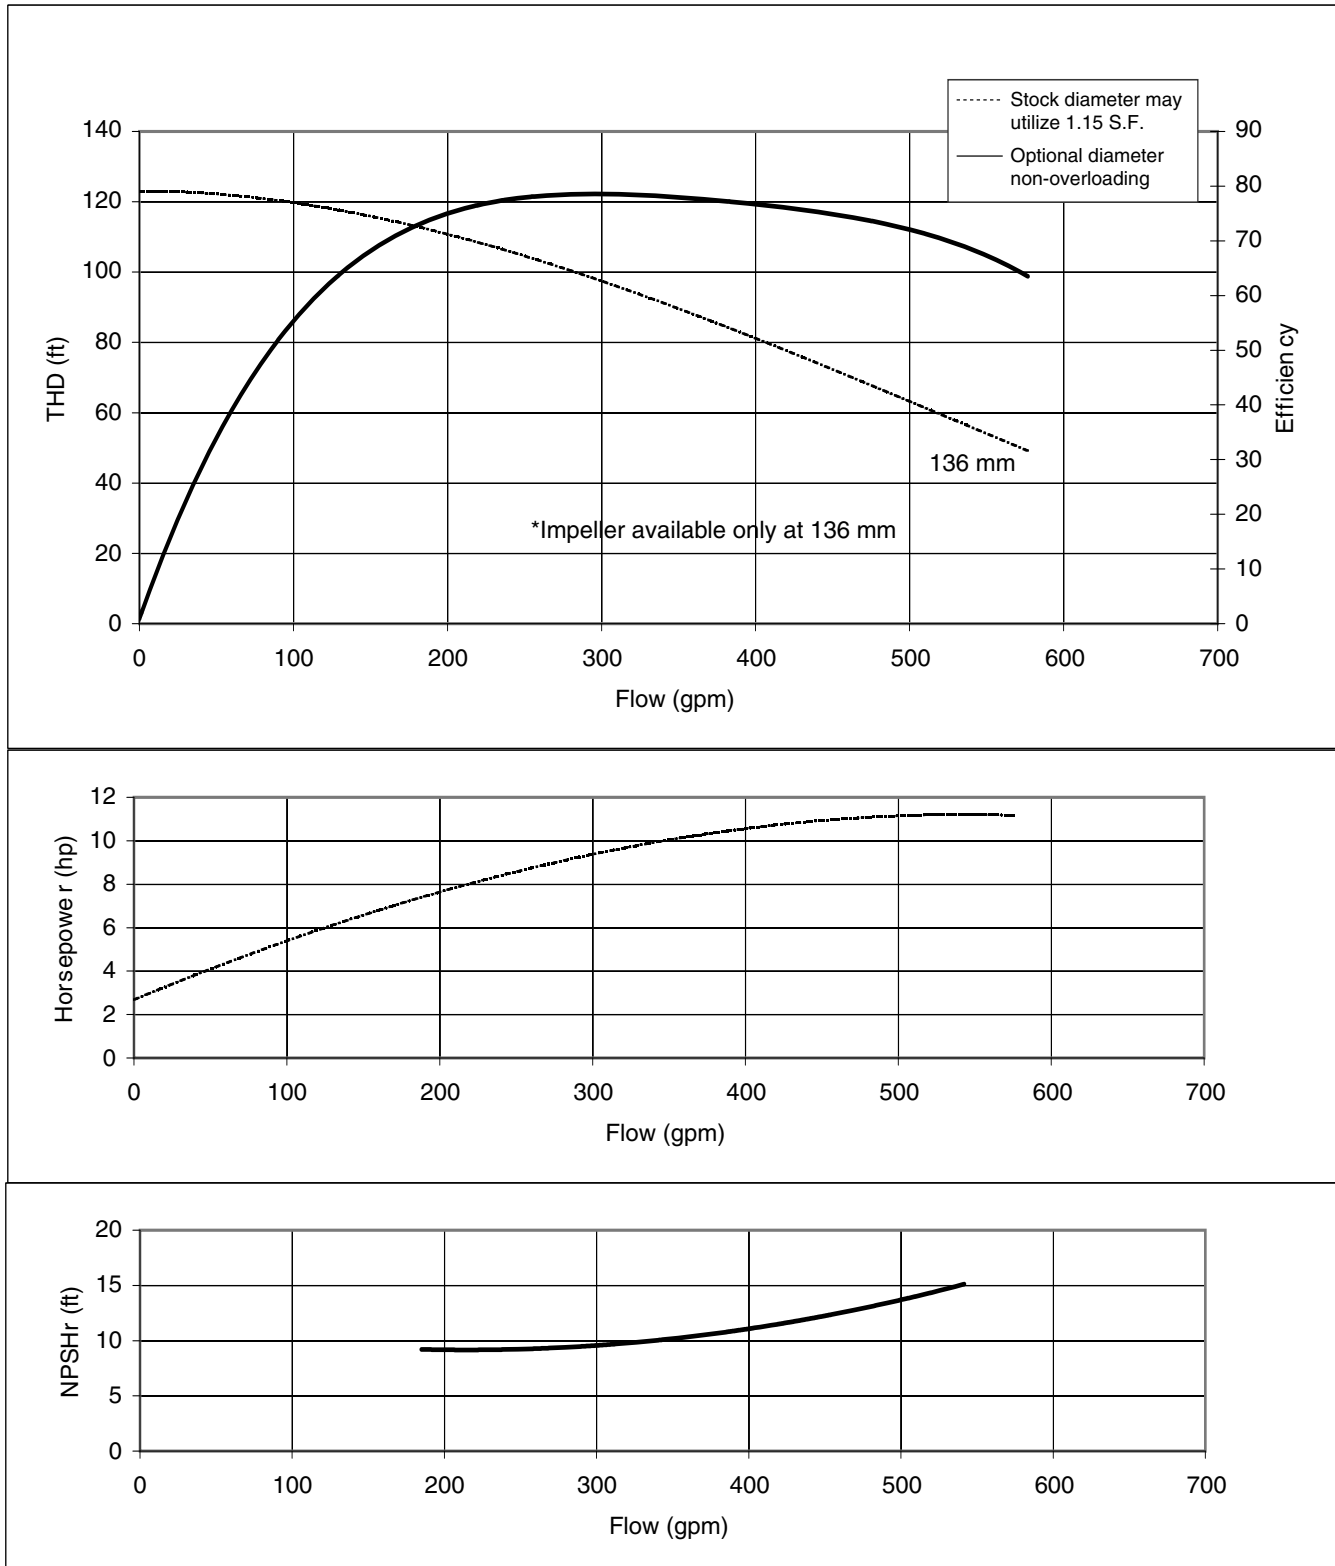

Performance curves

3UB 65-160-10HP

Synchronous Speed: 3450 RPM

Size: 2 1/2 x 3 x 5 3/8 (136mm)