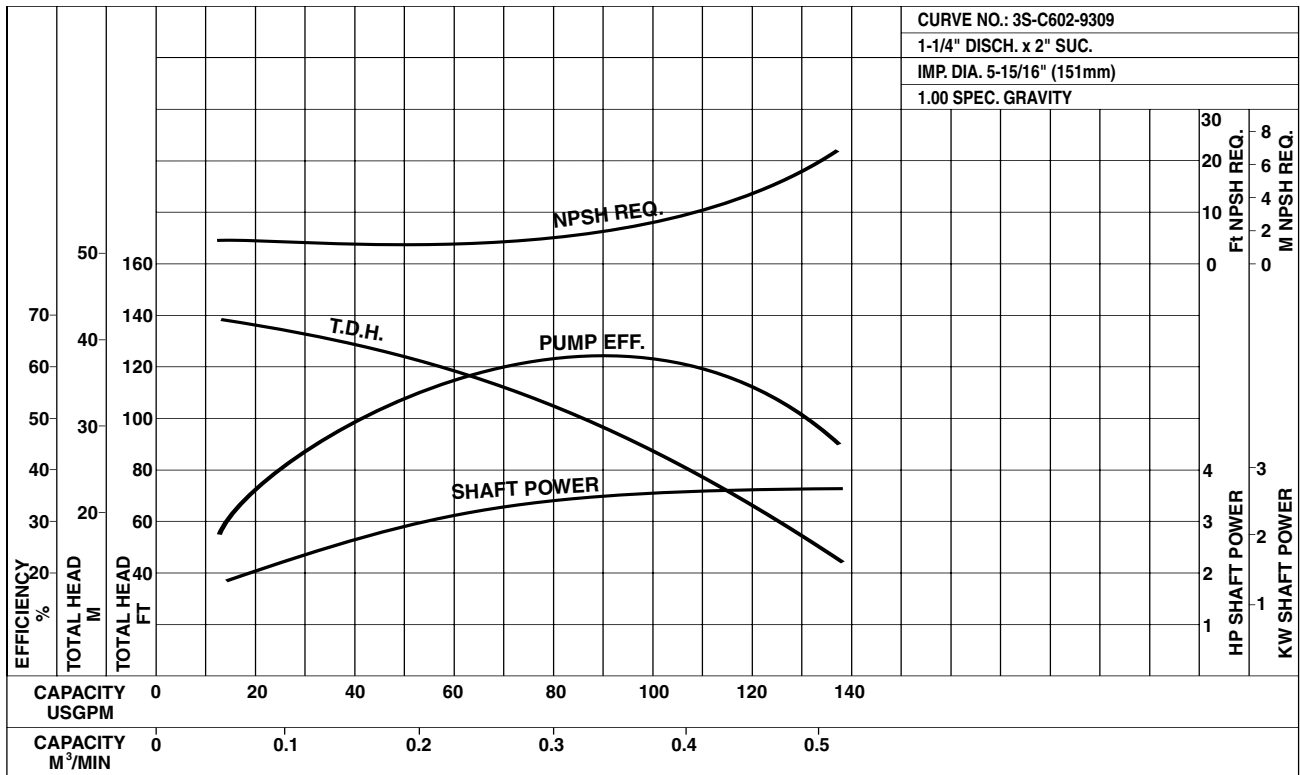

Model 3U

EBARA Stainless Steel Centrifugal Pumps

Performance Curves

3U 32-125-3HP

Synchronous Speed: 3450 RPM

Size: 1 1/4 x 2 x 5 3/16

3U 32-160A-5HP

Synchronous Speed: 3450 RPM

Size: 1 1/4 x 2 x 5 15/16

Model 3U

EBARA Stainless Steel Centrifugal Pumps

Performance Curves

3U 32-160B-5HP

Synchronous Speed: 3450 RPM

Size: 1 1/4 x 2 x 6 9/16

3U 32-200-7 1/2 HP

Synchronous Speed: 3450 RPM

Size: 1 1/4 x 2 x 7 5/16

Model 3U

EBARA Stainless Steel Centrifugal Pumps

Performance Curves

3U 32-200-1-10HP

Synchronous Speed: 3450 RPM

Size: 1 1/4 x 2 x 7/8