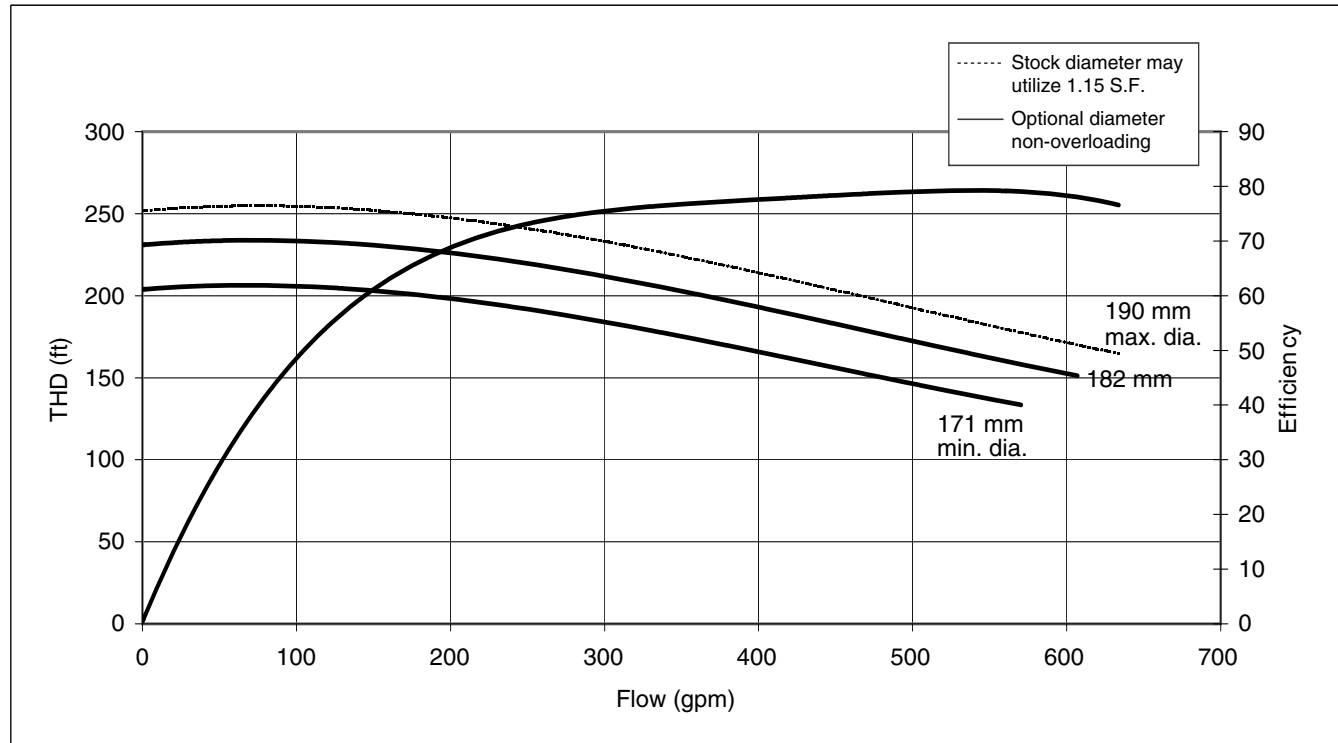

Size: 2 1/2 x 3 x 6 5/16 (160mm)

Model 3UB

EBARA Stainless Steel Centrifugal Pumps

Performance Curves

3UB 65-160-25HP

Synchronous Speed: 3450 RPM

Size: 2 1/2 x 3 x 6 7/8 (174mm)

Performance Curves

3UB 65-200-20HP

Synchronous Speed: 3450 RPM

Size: 2 1/2 x 3 x 6 3/4 (171mm)

3UB 65-200-25HP

Synchronous Speed: 3450 RPM

Size: 2½ x 3 x 7 (179mm)

Performance Curves

3UB 65-200-30HP

Synchronous Speed: 3450 RPM

Size: 2 1/2 x 3 x 7 1/2 (190mm)

Synchronous Speed 1725 RPM

Model 3U

EBARA Stainless Steel Centrifugal Pumps

Performance Curves

3U4 32-200-1HP

Synchronous Speed: 1725 RPM

Size: 1 1/4 x 2 x 7 5/16

3U4 32-200-1-1 1/2HP

Synchronous Speed: 1725 RPM

Size: 1 1/4 x 2 x 7 7/8

Model 3U

EBARA Stainless Steel Centrifugal Pumps

Performance Curves

3U4 40-160-1HP