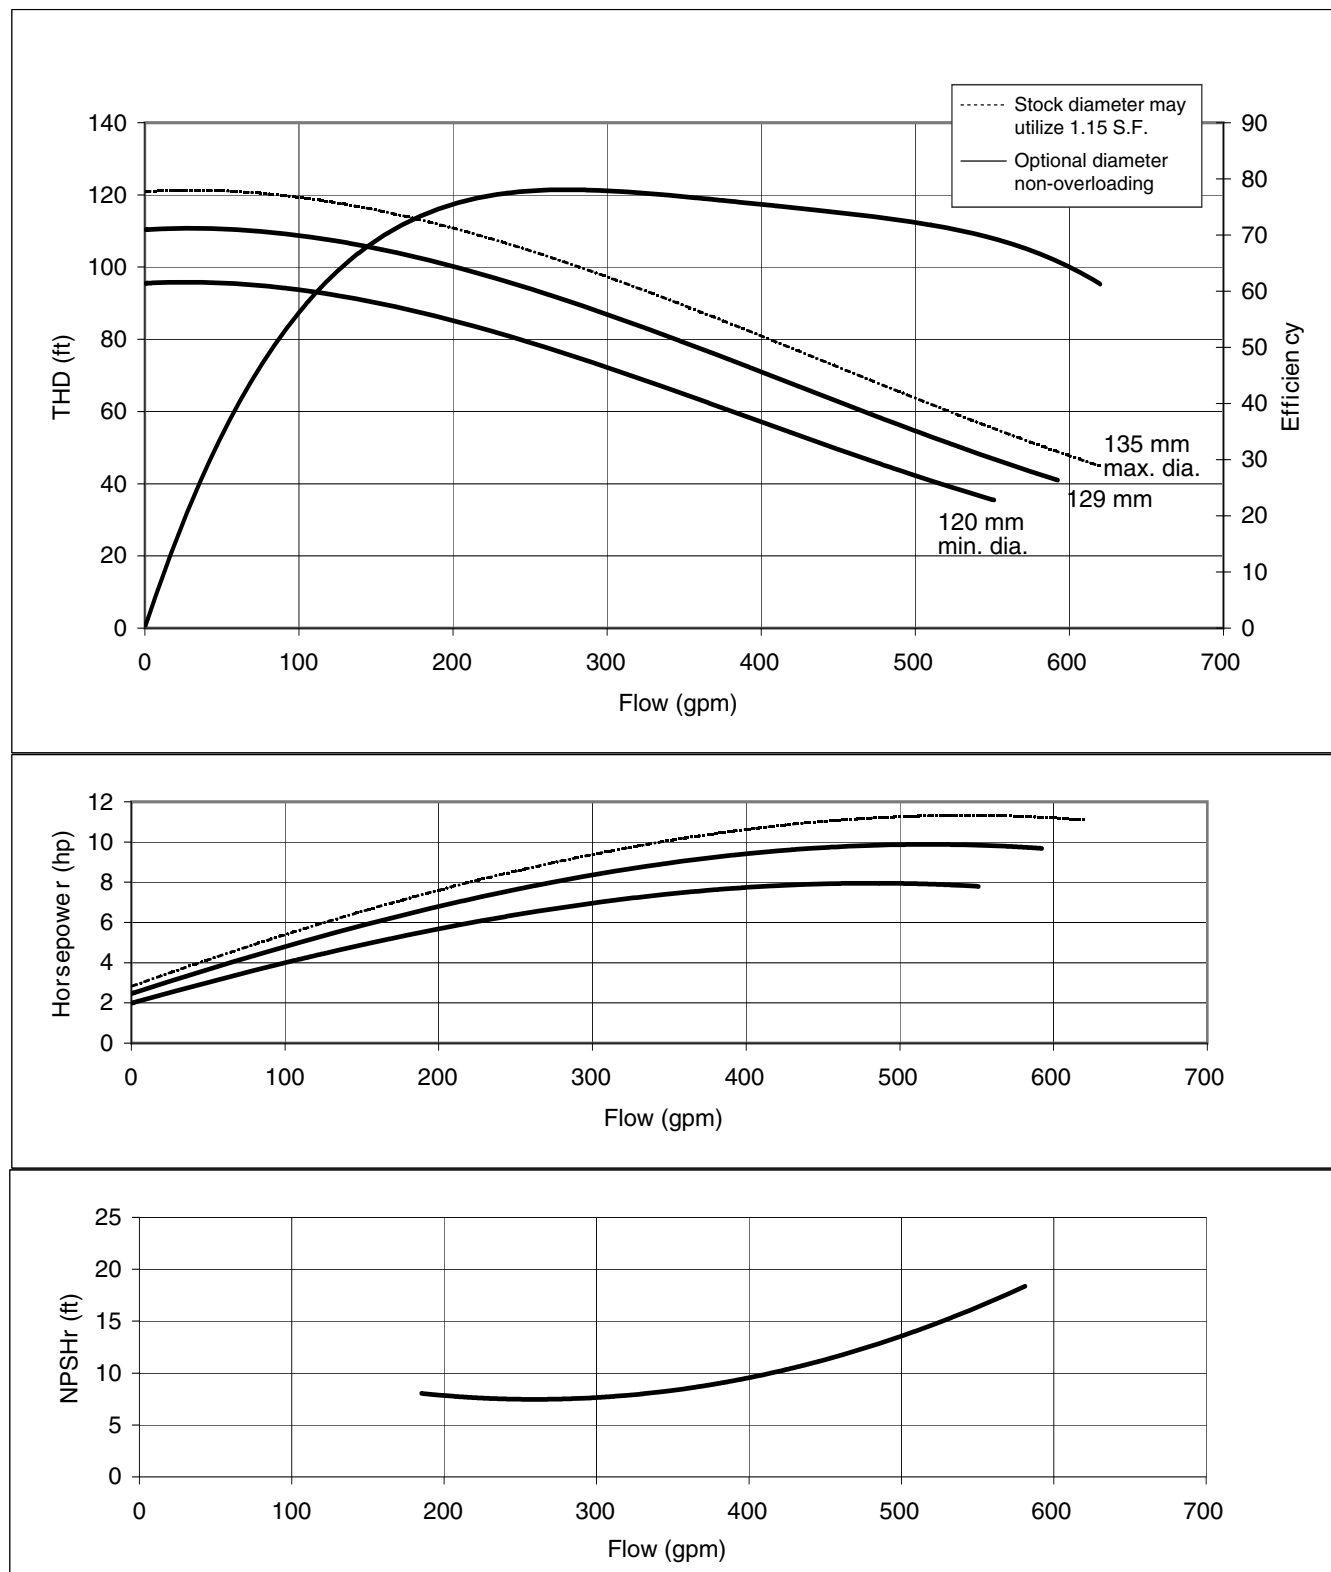

EBARA Stainless Steel Centrifugal Pumps

Performance Curves

3U 50-160-1-15HP

Synchronous Speed: 3450 RPM

Size: 2 x 2¹/₂ x 6⁹/₁₆

Performance Curves

3UB 65-125-7.5HP

Synchronous Speed: 3450 RPM

Size: 2 1/2 x 3 x 4 7/8 (124mm)

Performance curves

3UB 65-125-10HP

Synchronous Speed: 3450 RPM

Size: 2½ x 3 x 5⁵/₁₆ (135 mm)

Performance curves

3UB 65-160-10HP

Synchronous Speed: 3450 RPM