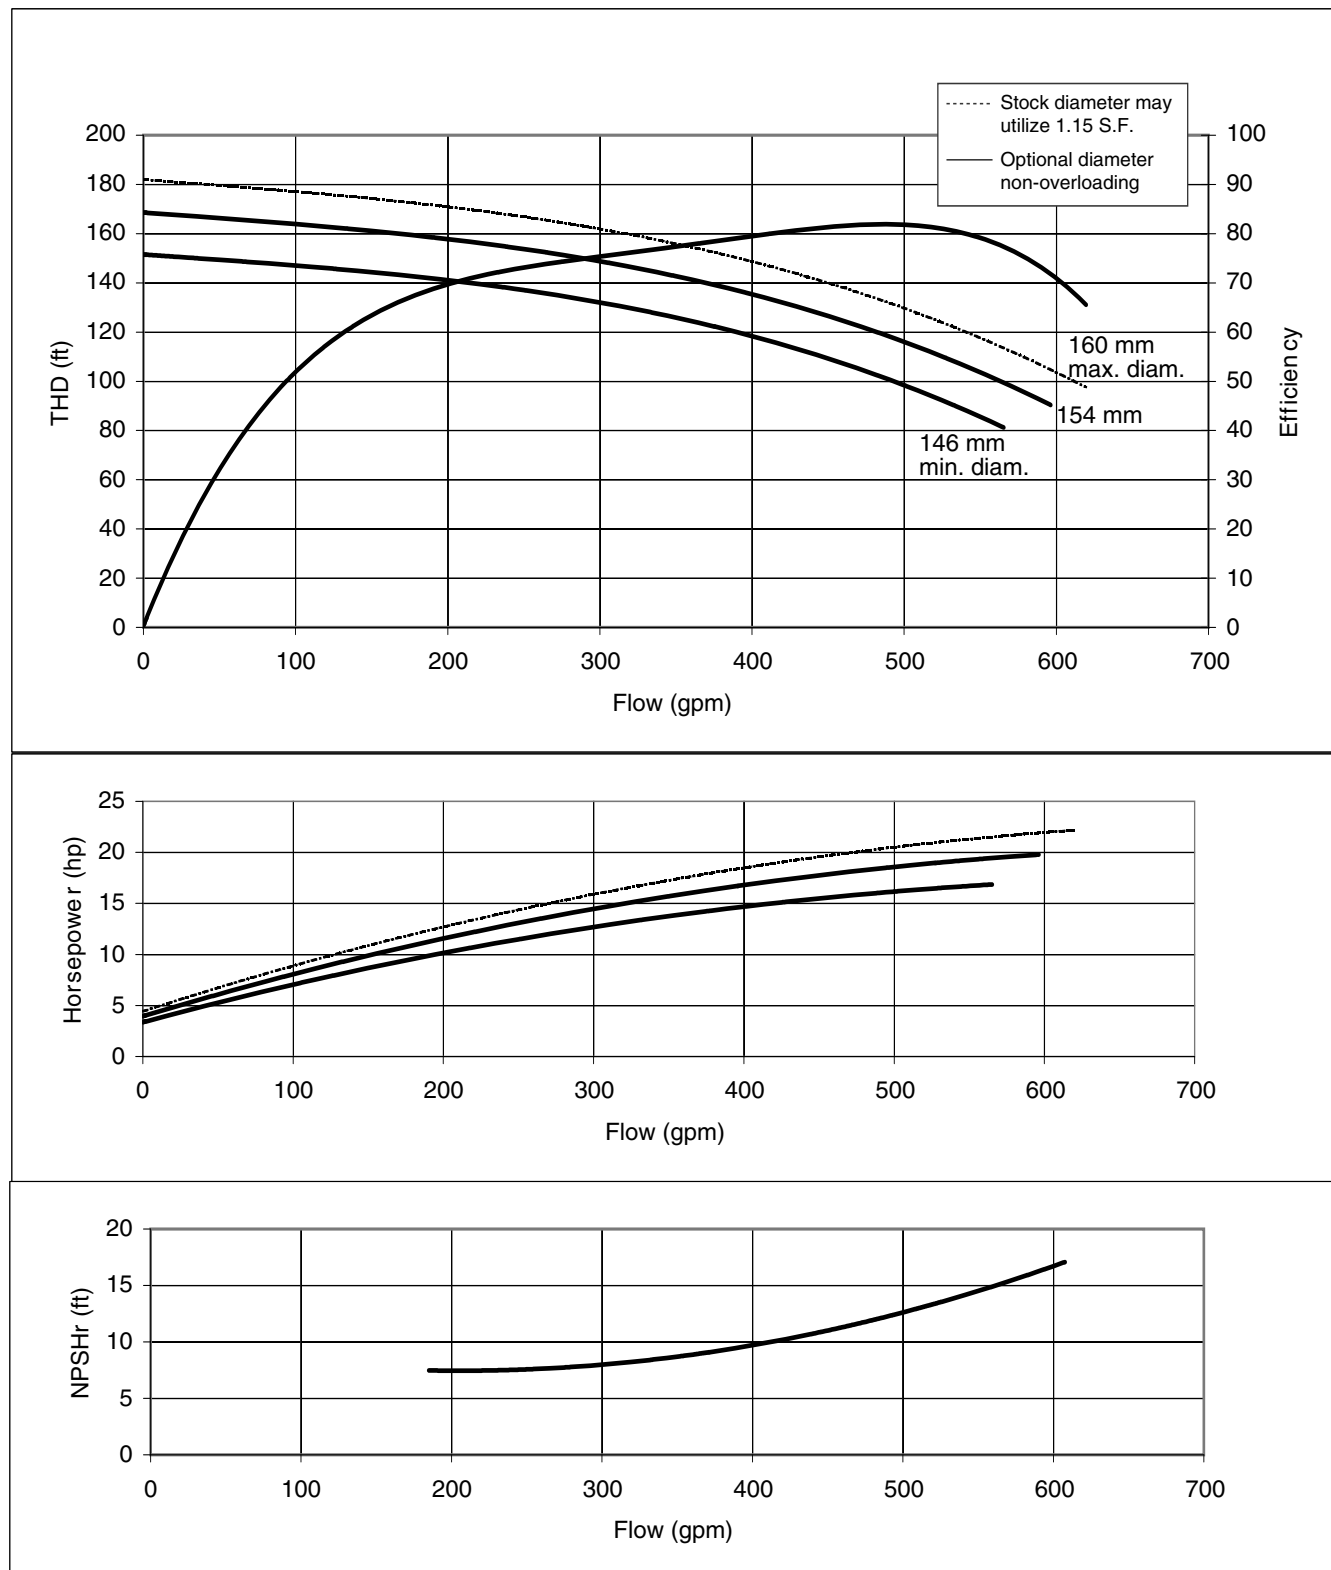

Size: 2 1/2 x 3 x 5 3/8 (136mm)

Performance Curves

3UB 65-160-15HP

Synchronous Speed: 3450 RPM

Size: 2 1/2 x 3 x 5 7/8 (150mm)

Performance Curves

3UB 65-160-20HP

Synchronous Speed: 3450 RPM

Size: 2 1/2 x 3 x 6 5/16 (160mm)

Model 3UB

EBARA Stainless Steel Centrifugal Pumps

Performance Curves

3UB 65-160-25HP

Synchronous Speed: 3450 RPM

Size: 2 1/2 x 3 x 6 7/8 (174mm)

Performance Curves