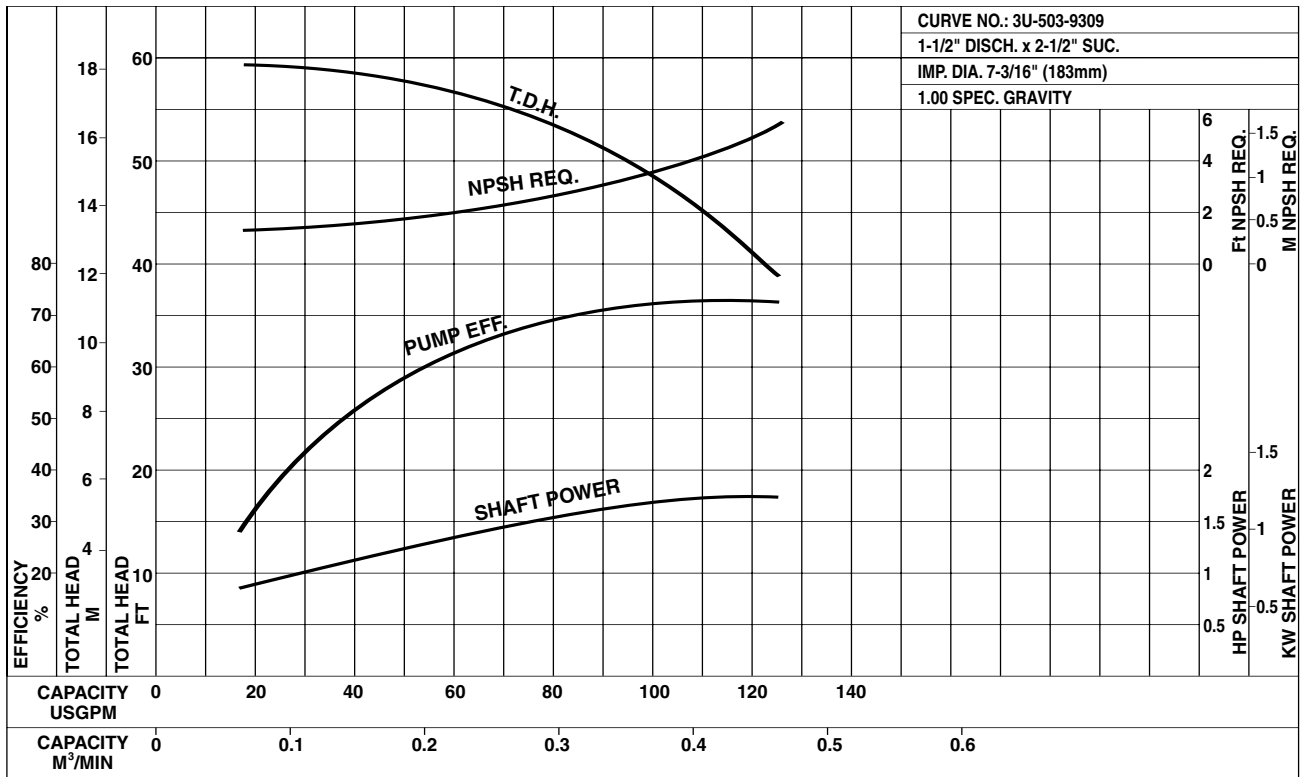

Size: 1 1/4 x 2 x 7 5/16

3U4 32-200-1-1 1/2HP

Synchronous Speed: 1725 RPM

Size: 1 1/4 x 2 x 7 7/8

Model 3U

EBARA Stainless Steel Centrifugal Pumps

Performance Curves

3U4 40-160-1HP

Synchronous Speed: 1725 RPM

Size: 1 1/2 x 2 1/2 x 5 15/16

3U4 40-200A-1 1/2HP

Synchronous Speed: 1725 RPM

Size: 1 1/2 x 2 1/2 x 7 3/16

Model 3U

EBARA Stainless Steel Centrifugal Pumps

Performance Curves