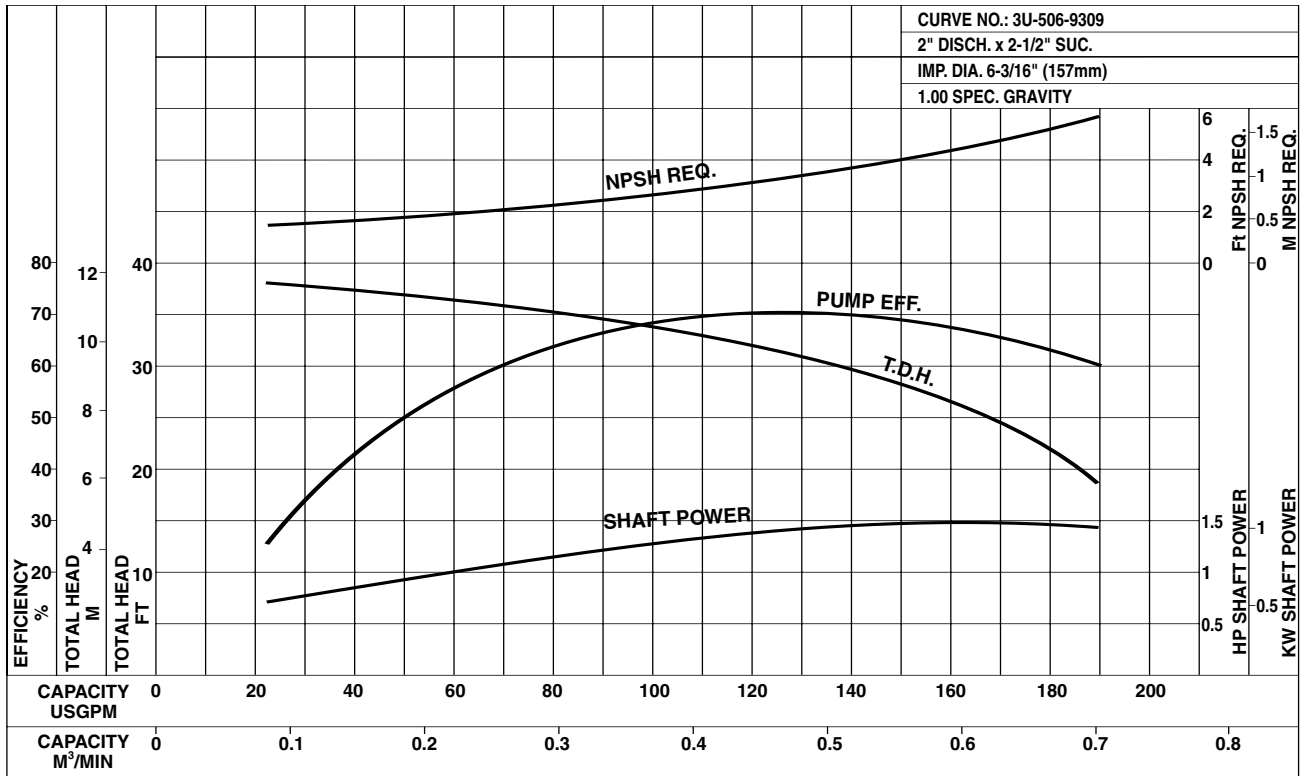

Model 3U

EBARA Stainless Steel Centrifugal Pumps

Performance Curves

3U4 50-160-1¹/₂HP

Synchronous Speed: 1725 RPM

Size: 2 x 2¹/₂ x 6³/₁₆