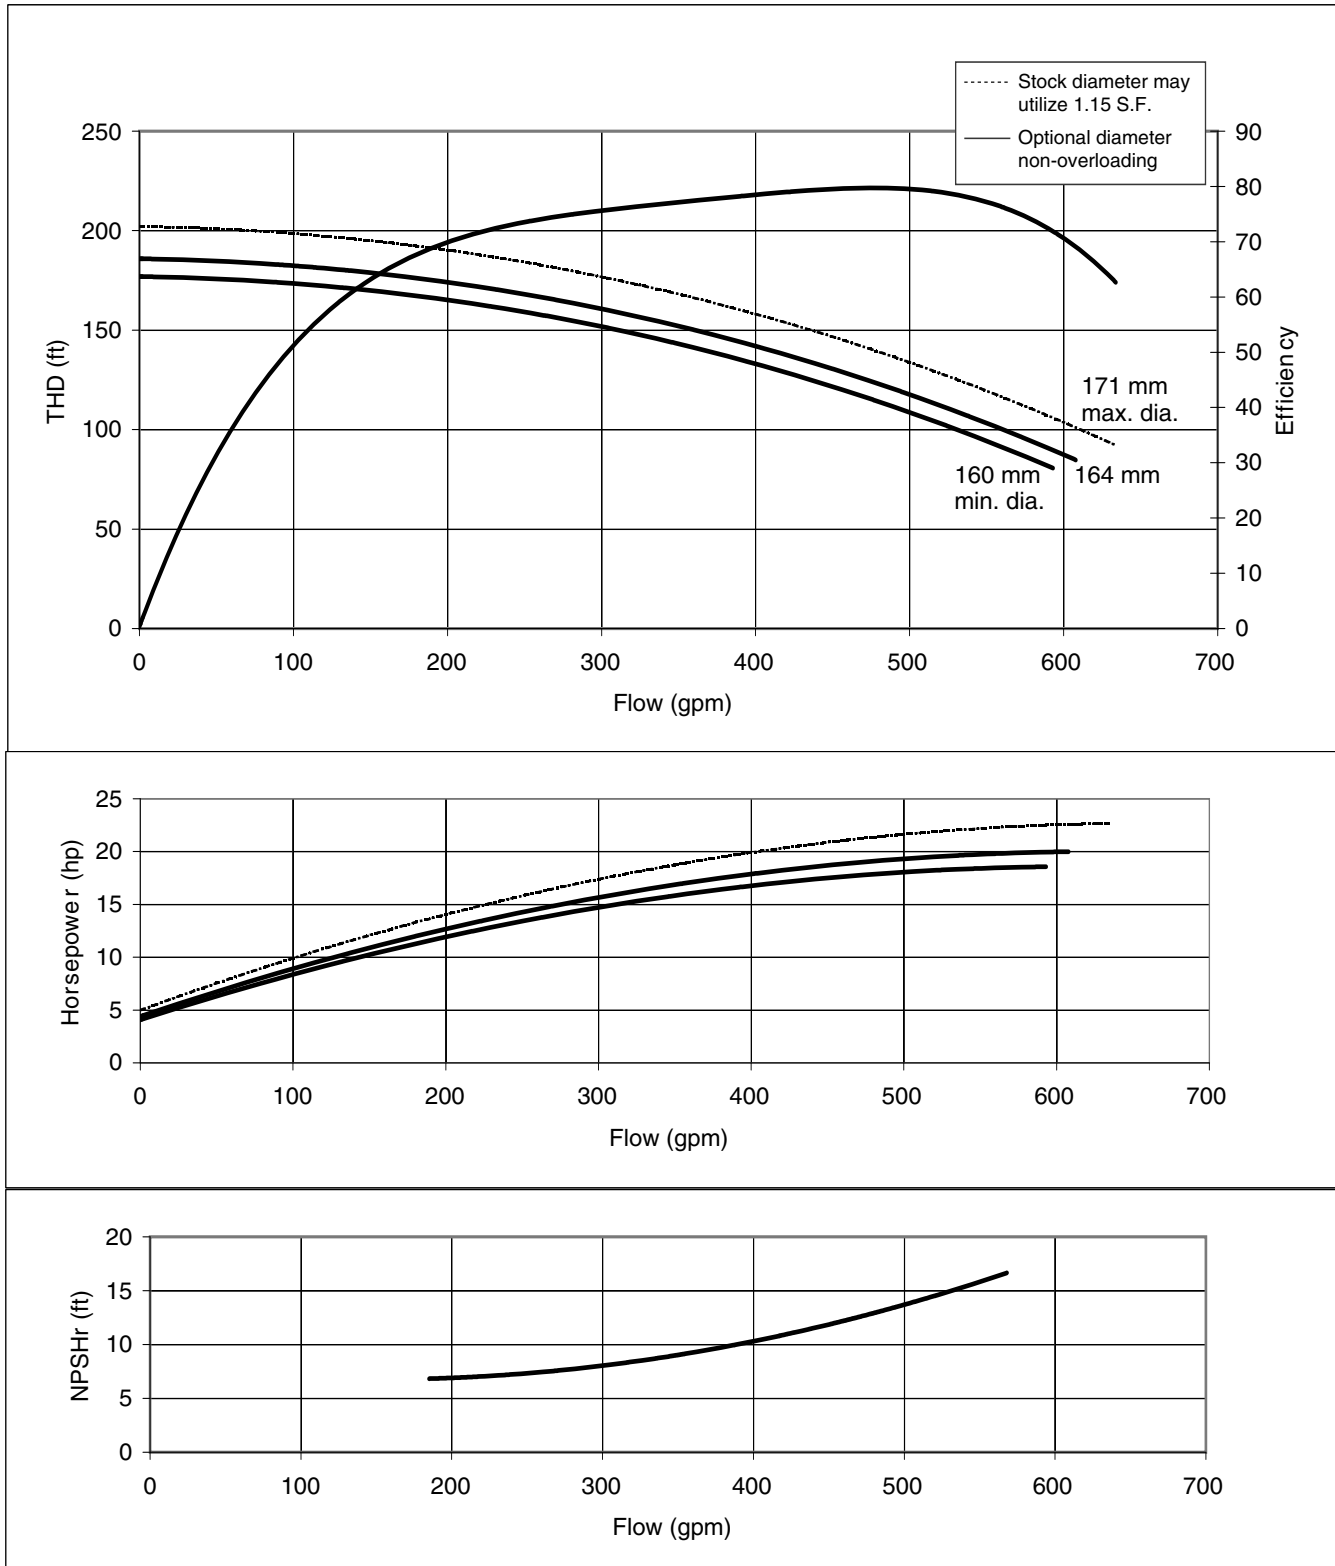

Performance Curves

3UB 65-200-20HP

Synchronous Speed: 3450 RPM

Size: 2 1/2 x 3 x 6 3/4 (171mm)