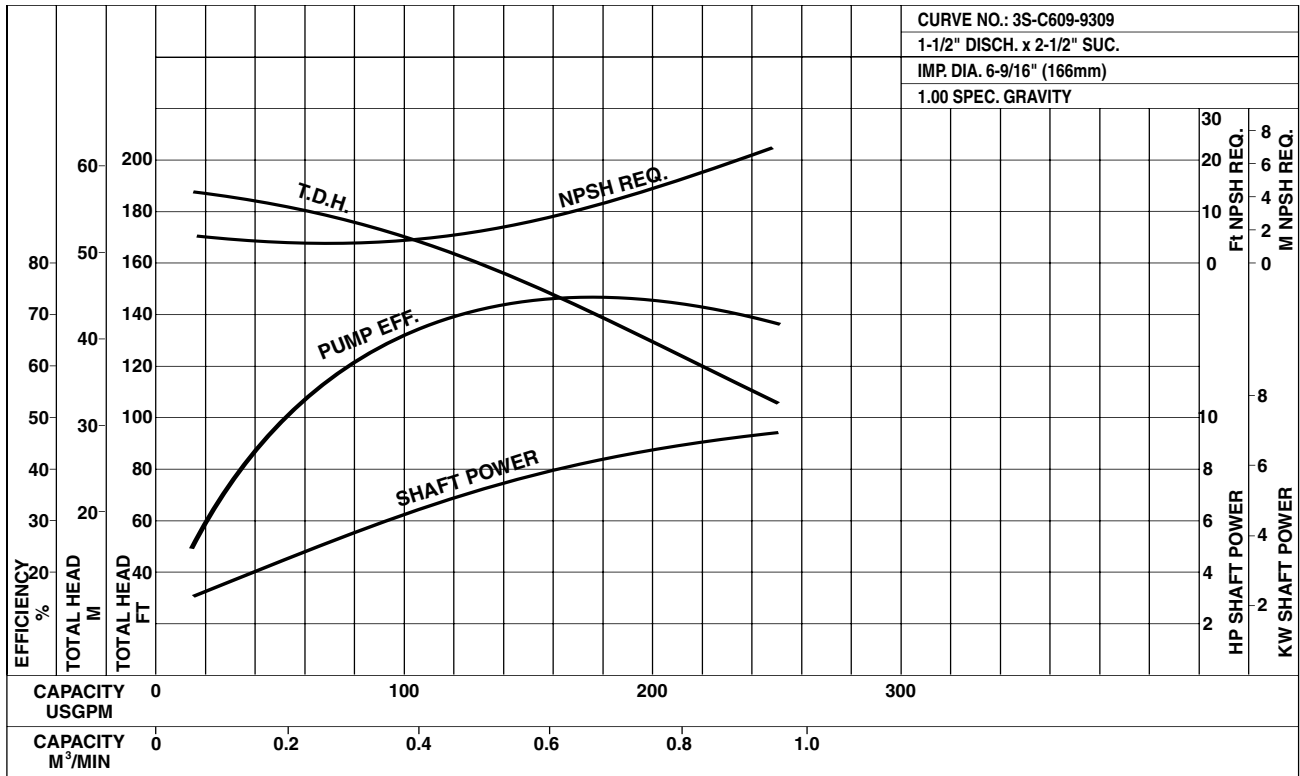

Size: 1 1/2 x 2 1/2 x 5 1/2

3U 40-160-7 1/2 HP

Synchronous Speed: 3450 RPM

Size: 1 1/2 x 2 1/2 x 5 15/16

Model 3U

EBARA Stainless Steel Centrifugal Pumps

Performance Curves

3U 40-160-1-10HP

Synchronous Speed: 3450 RPM

Size: 1 1/2 x 2 1/2 x 6 9/16

3U 40-200A-15HP

Synchronous Speed: 3450 RPM

Size: 1 1/2 x 2 1/2 x 7 3/16

Model 3U

EBARA Stainless Steel Centrifugal Pumps

Performance Curves