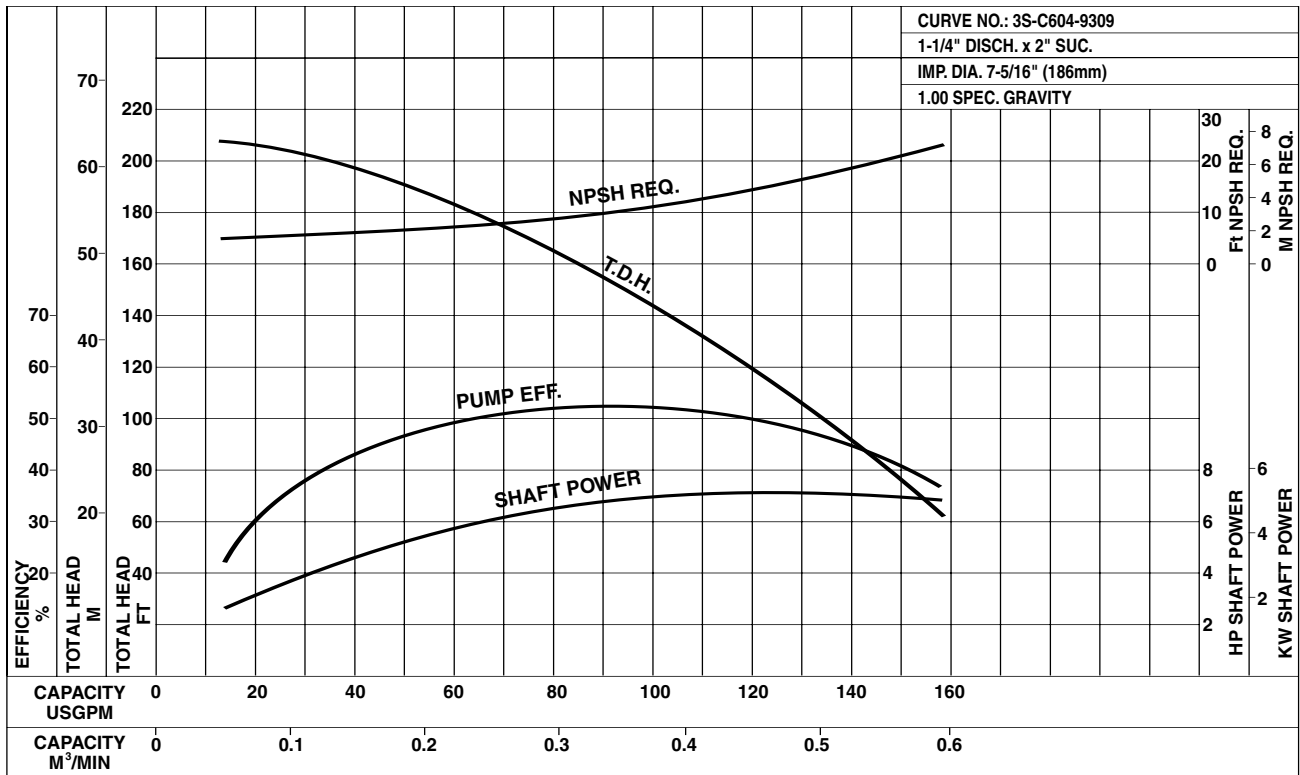

Model 3U

EBARA Stainless Steel Centrifugal Pumps

Performance Curves

3U 32-125-3HP

Synchronous Speed: 3450 RPM

Size: 1 1/4 x 2 x 5 3/16

3U 32-160A-5HP

Synchronous Speed: 3450 RPM

Size: 1 1/4 x 2 x 5 15/16

Model 3U

EBARA Stainless Steel Centrifugal Pumps

Performance Curves

3U 32-160B-5HP

Synchronous Speed: 3450 RPM

Size: 1 1/4 x 2 x 6 9/16

3U 32-200-7 1/2 HP

Synchronous Speed: 3450 RPM

Size: 1 1/4 x 2 x 7 5/16

Model 3U

EBARA Stainless Steel Centrifugal Pumps

Performance Curves

3U 32-200-1-10HP

Synchronous Speed: 3450 RPM

Size: 1 1/4 x 2 x 7/8

3U 40-125A-5HP

Synchronous Speed: 3450 RPM

Size: 1 1/2 x 2 1/2 x 4 15/16

Model 3U

EBARA Stainless Steel Centrifugal Pumps

Performance Curves

3U 40-125B-5HP

Synchronous Speed: 3450 RPM