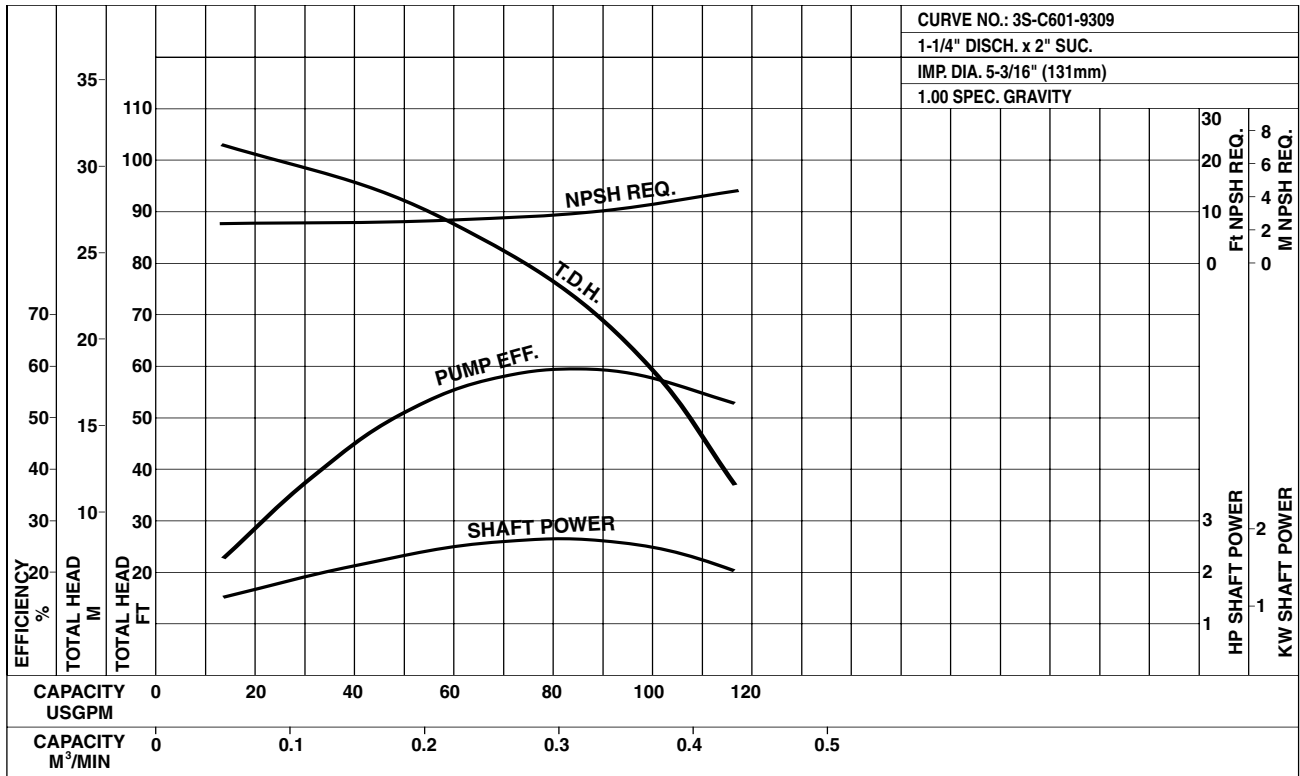

Model 3U

EBARA Stainless Steel Centrifugal Pumps

Performance Curves

3U 32-125-3HP

Synchronous Speed: 3450 RPM

Size: 1 1/4 x 2 x 5 3/16

3U 32-160A-5HP

Synchronous Speed: 3450 RPM

Size: 1 1/4 x 2 x 5 15/16

Model 3U

EBARA Stainless Steel Centrifugal Pumps

Performance Curves

3U 32-160B-5HP

Synchronous Speed: 3450 RPM

Size: 1 1/4 x 2 x 6 9/16

3U 32-200-7 1/2 HP

Synchronous Speed: 3450 RPM

Size: 1 1/4 x 2 x 7 5/16

Model 3U

EBARA Stainless Steel Centrifugal Pumps

Performance Curves

3U 32-200-1-10HP

Synchronous Speed: 3450 RPM

Size: 1 1/4 x 2 x 7/8