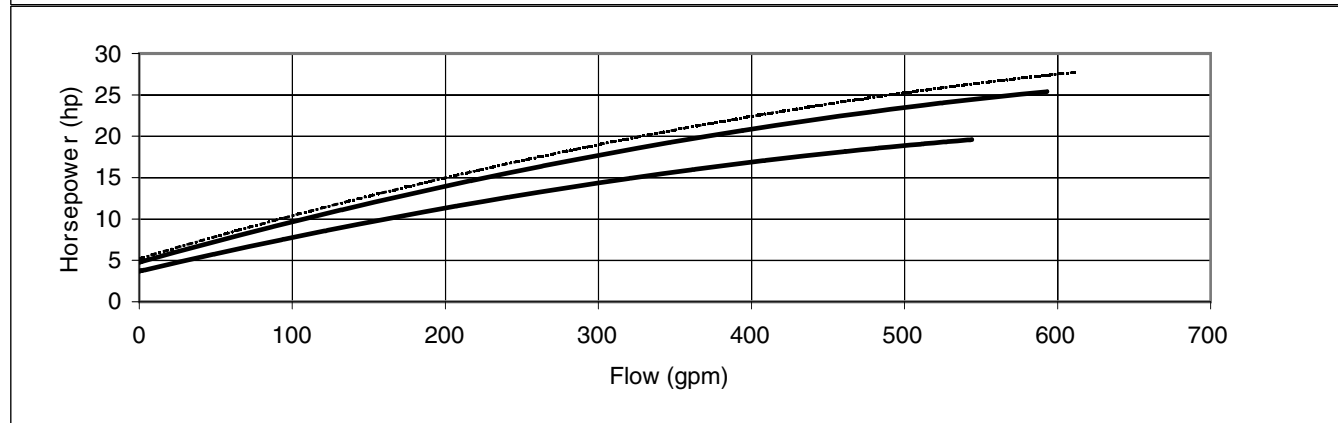

Size: 2 1/2 x 3 x 6 5/16 (160mm)

Model 3UB

EBARA Stainless Steel Centrifugal Pumps

Performance Curves

3UB 65-160-25HP

Synchronous Speed: 3450 RPM

Size: 2 1/2 x 3 x 6 7/8 (174mm)

Performance Curves