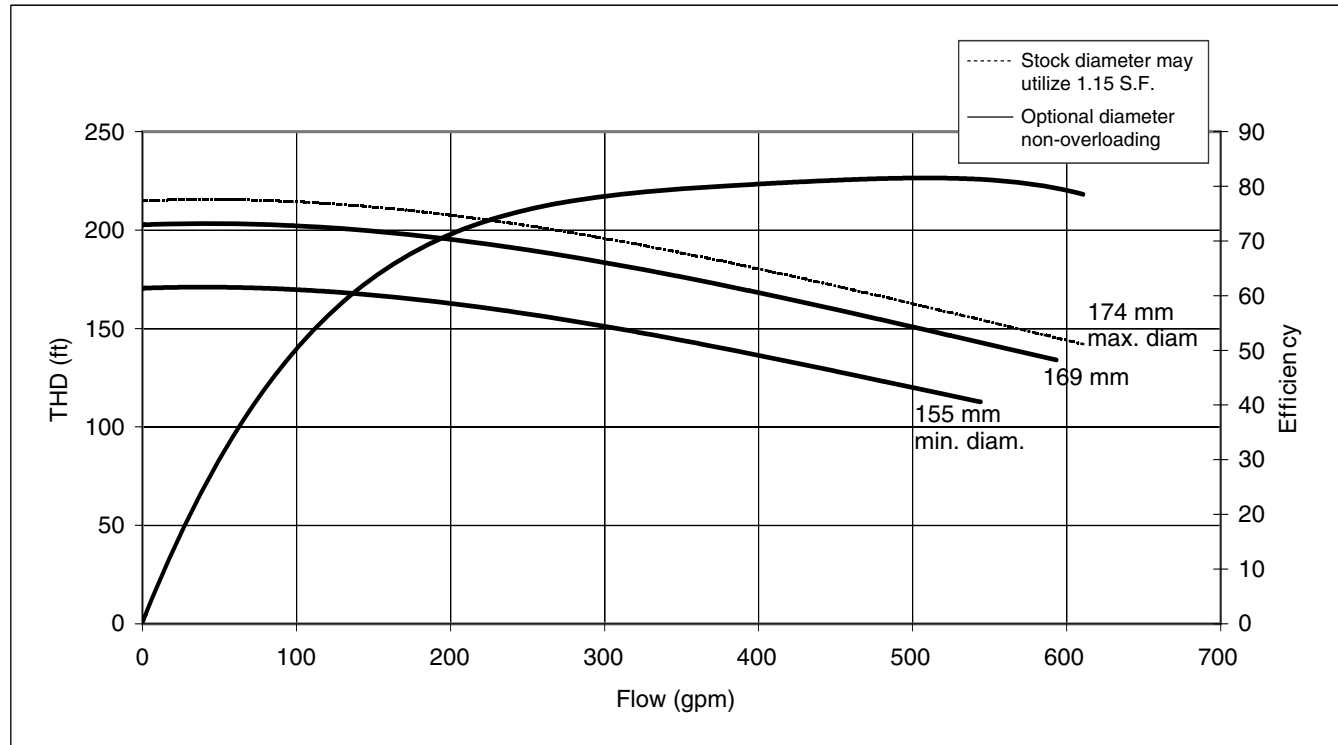

Size: 2 1/2 x 3 x 6 5/16 (160mm)

Model 3UB

EBARA Stainless Steel Centrifugal Pumps

Performance Curves

3UB 65-160-25HP

Synchronous Speed: 3450 RPM

Size: 2 1/2 x 3 x 6 7/8 (174mm)

Performance Curves