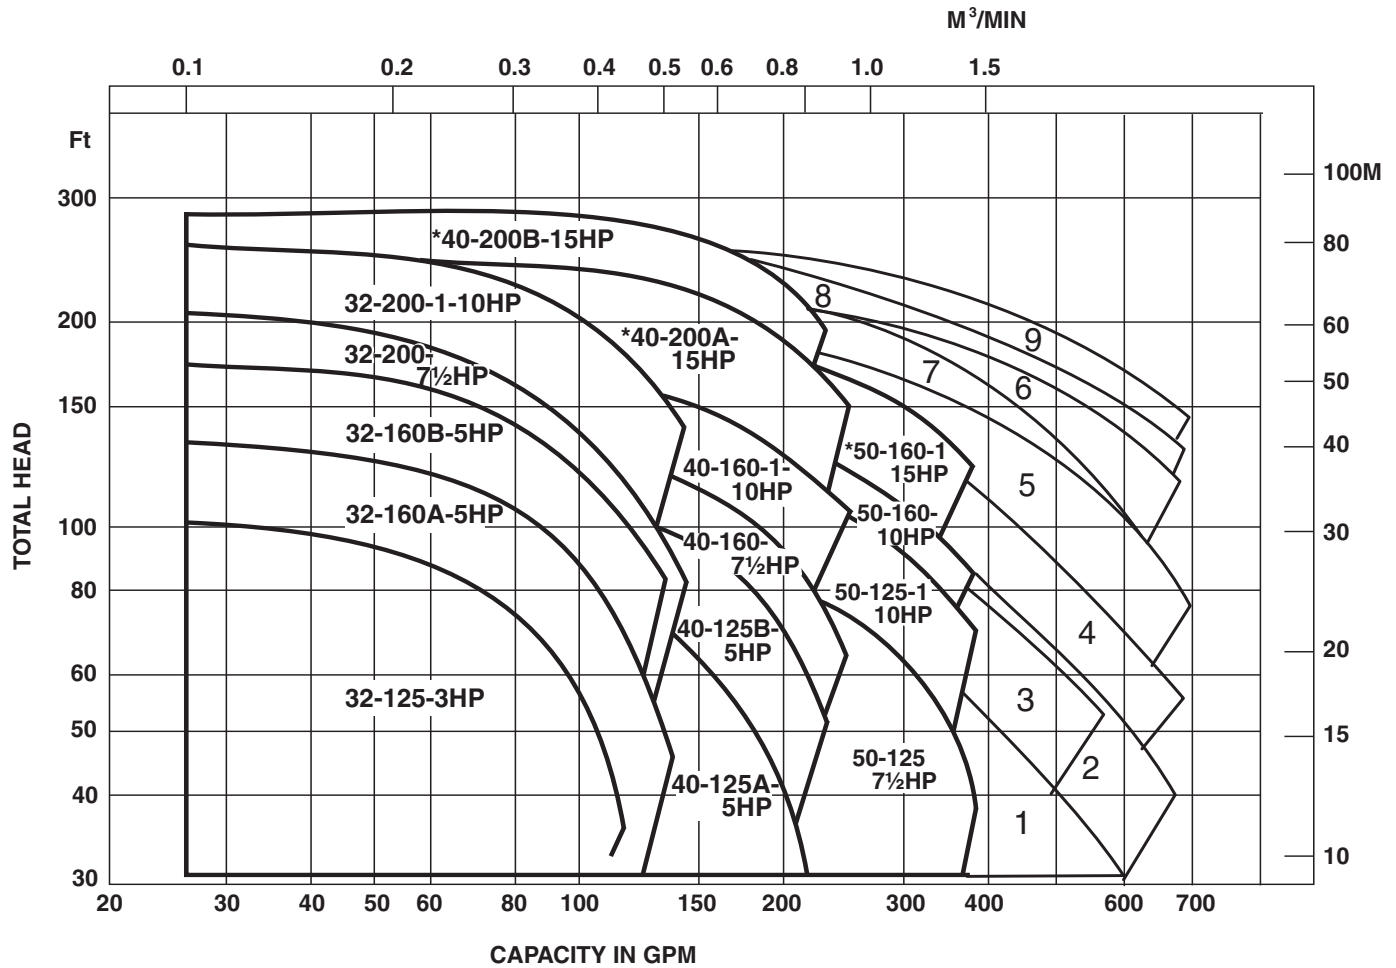

Synchronous Speed 3450 RPM

*Three phase motor only

1. 3U65-125-7.5HP
2. 3U65-125-10HP
3. 3U65-160-10HP
4. 3U65-160-15HP*
5. 3U65-160-20HP*
6. 3U65-160-25HP*
7. 3U65-200-20HP*
8. 3U65-200-25HP*
9. 3U65-200-30HP*