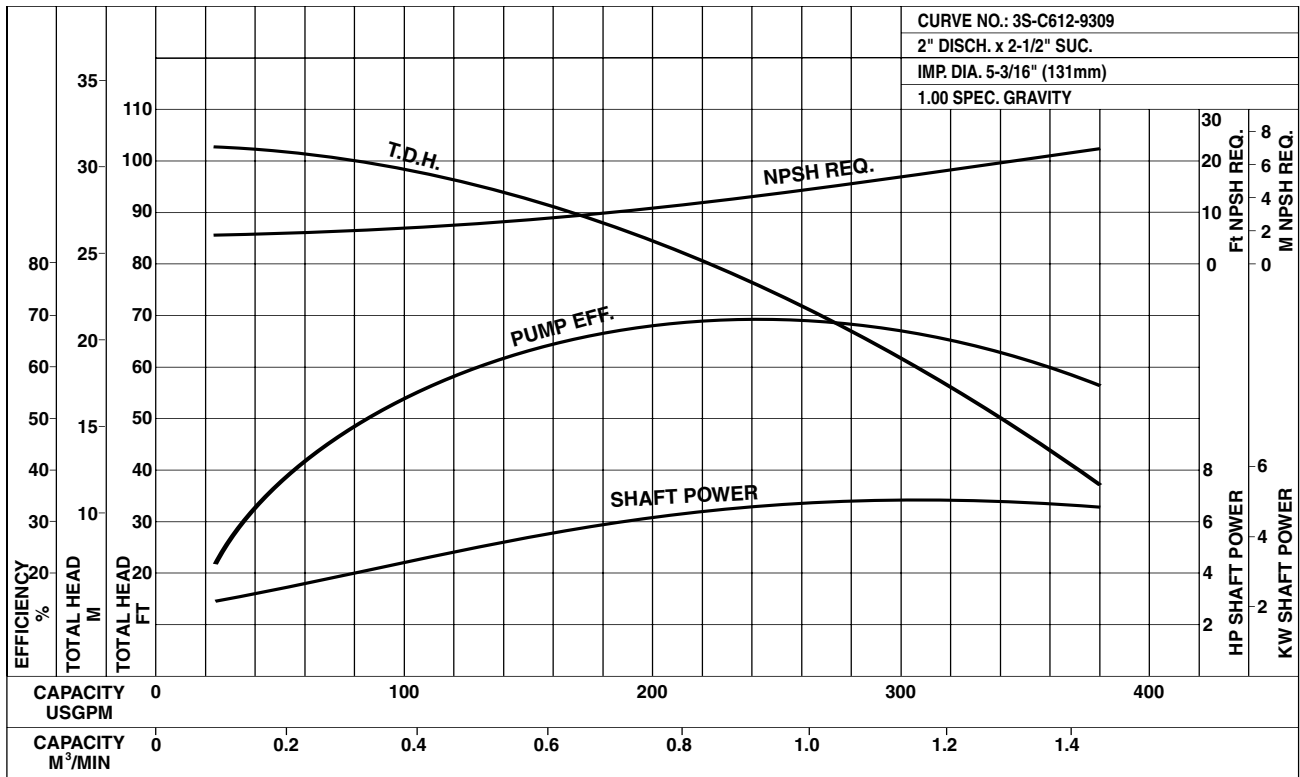

3U 40-200B-15HP

Synchronous Speed: 3450 RPM

Size: 1 1/2 x 2 1/2 x 7/8

3U 50-125-7 1/2HP

Synchronous Speed: 3450 RPM

Size: 2 x 2 1/2 x 5 3/16

Model 3U

EBARA Stainless Steel Centrifugal Pumps