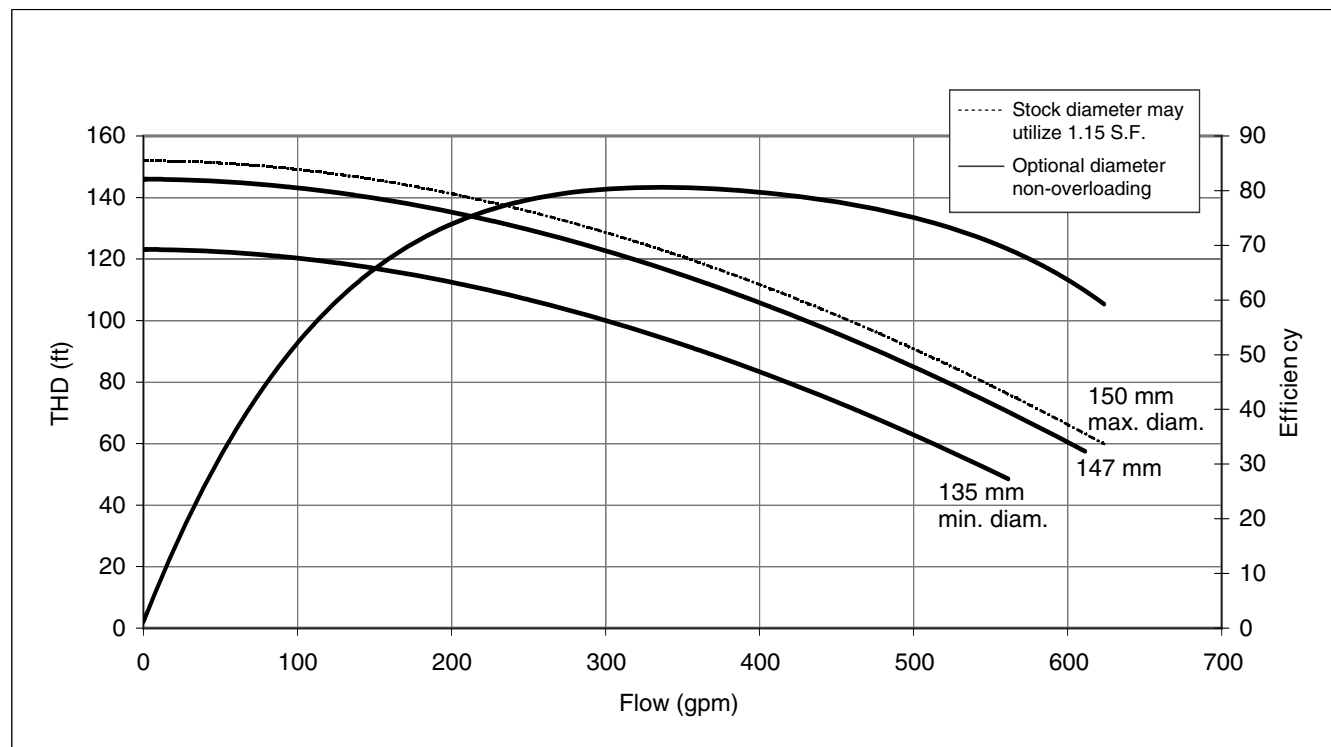

Size: 2 1/2 x 3 x 5 3/8 (136mm)

Performance Curves

3UB 65-160-15HP

Synchronous Speed: 3450 RPM

Size: 2 1/2 x 3 x 5 7/8 (150mm)

Performance Curves

3UB 65-160-20HP

Synchronous Speed: 3450 RPM

Size: 2 1/2 x 3 x 6 5/16 (160mm)

Model 3UB

EBARA Stainless Steel Centrifugal Pumps

Performance Curves

3UB 65-160-25HP

Synchronous Speed: 3450 RPM

Size: 2 1/2 x 3 x 6 7/8 (174mm)

Performance Curves