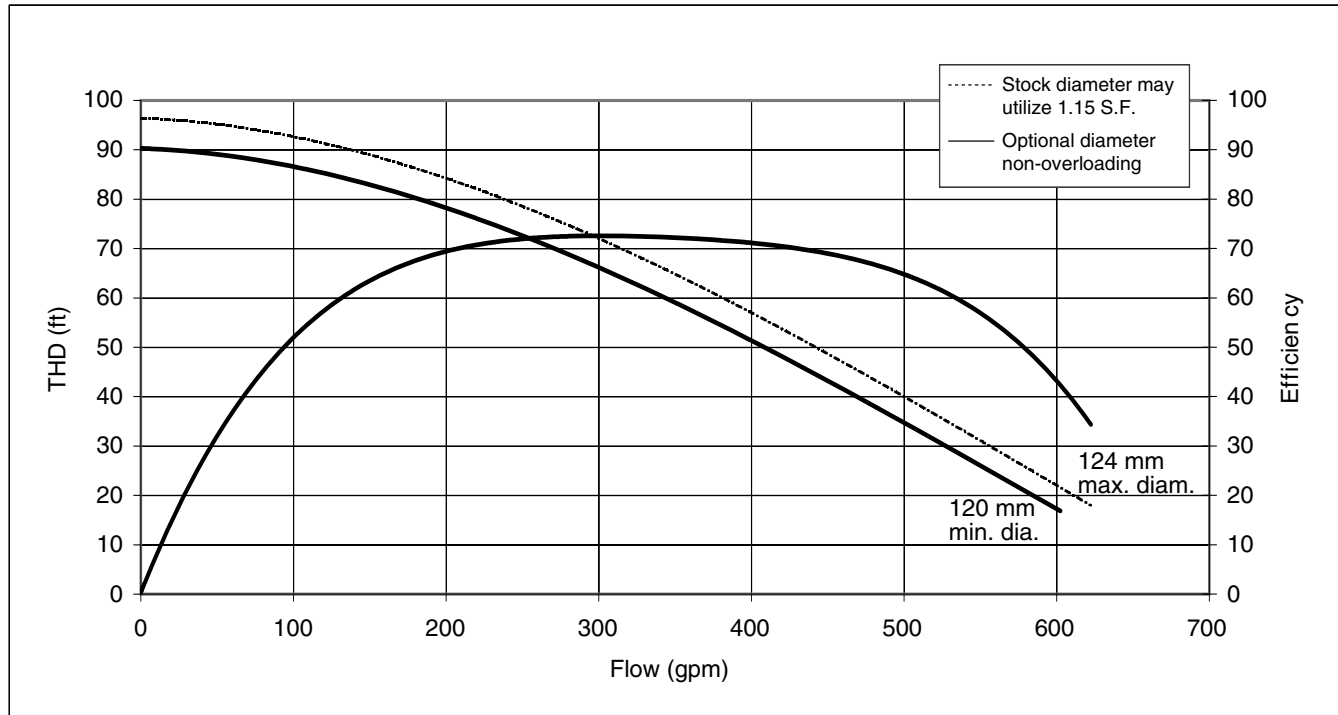

Performance Curves

3UB 65-125-7.5HP

Synchronous Speed: 3450 RPM

Size: 2 1/2 x 3 x 4 7/8 (124mm)