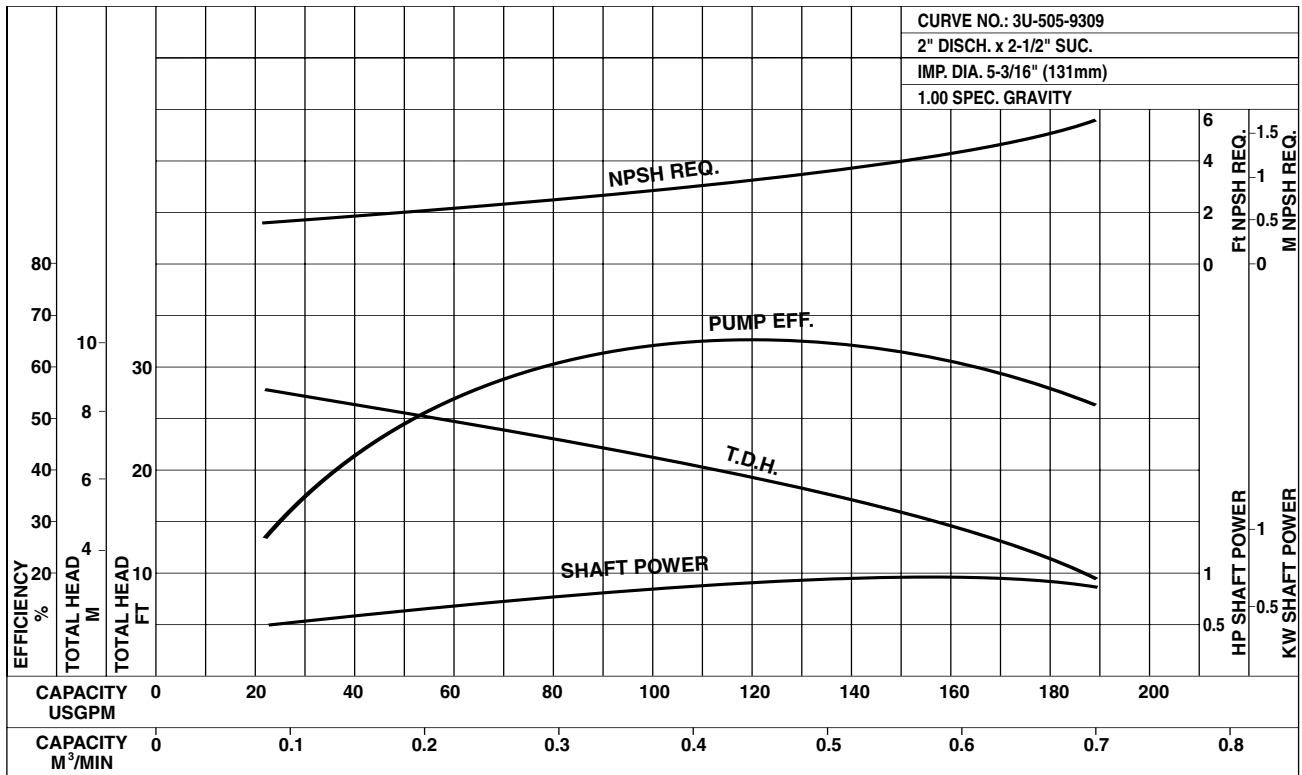

Synchronous Speed: 1725 RPM

Size: 1 1/2 x 2 1/2 x 5 15/16

3U4 40-200A-1 1/2HP

Synchronous Speed: 1725 RPM

Size: 1 1/2 x 2 1/2 x 7 3/16

Model 3U

EBARA Stainless Steel Centrifugal Pumps

Performance Curves

3U4 40-200B-2HP

Synchronous Speed: 1725 RPM

Size: 1 1/2 x 2 1/2 x 7/8

3U4 50-125-1HP

Synchronous Speed: 1725 RPM

Size: 2 x 2 1/2 x 5 3/16

Model 3U

EBARA Stainless Steel Centrifugal Pumps