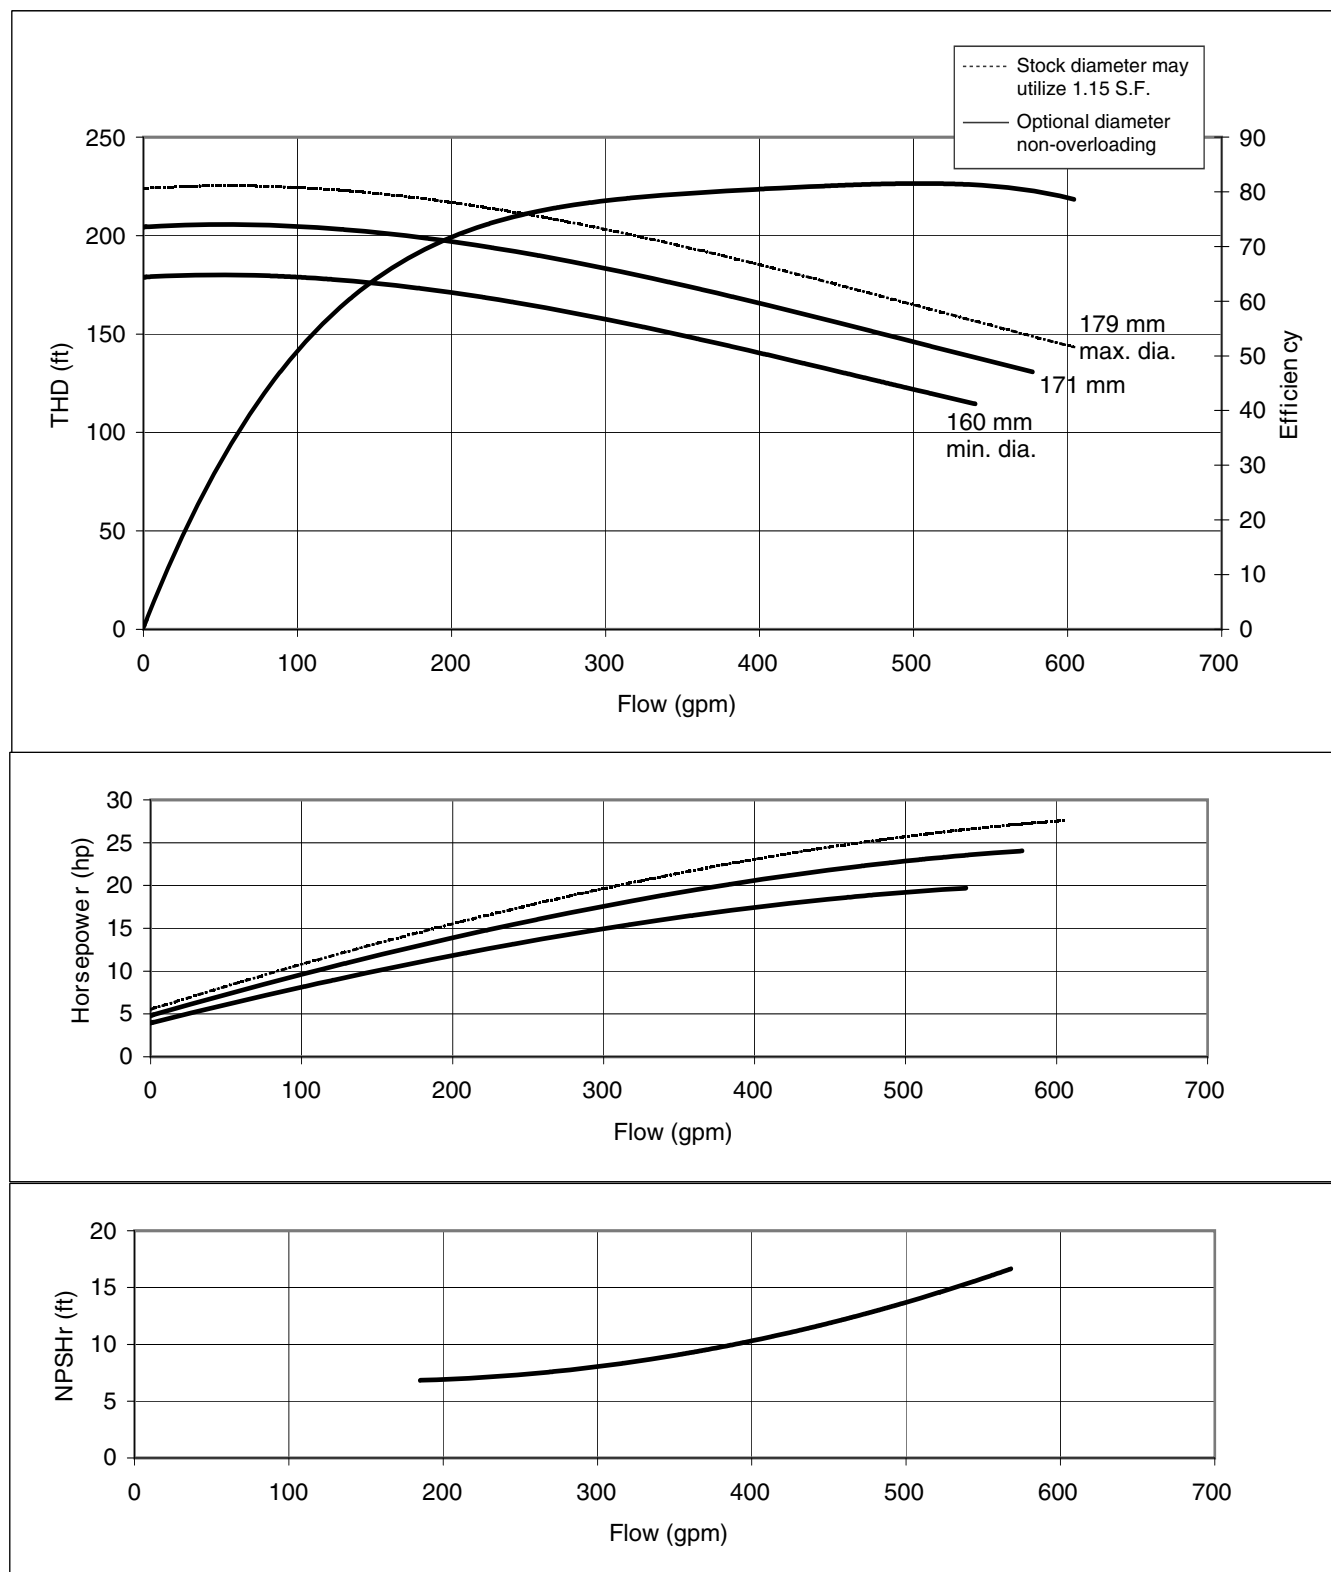

Size: 2 1/2 x 3 x 6 5/16 (160mm)

Model 3UB

EBARA Stainless Steel Centrifugal Pumps

Performance Curves

3UB 65-160-25HP

Synchronous Speed: 3450 RPM

Size: 2 1/2 x 3 x 6 7/8 (174mm)

Performance Curves

3UB 65-200-20HP

Synchronous Speed: 3450 RPM

Size: 2 1/2 x 3 x 6 3/4 (171mm)

3UB 65-200-25HP

Synchronous Speed: 3450 RPM

Size: 2½ x 3 x 7 (179mm)

Performance Curves

3UB 65-200-30HP

Synchronous Speed: 3450 RPM

Size: 2 1/2 x 3 x 7 1/2 (190mm)

Synchronous Speed 1725 RPM

Model 3U

EBARA Stainless Steel Centrifugal Pumps

Performance Curves

3U4 32-200-1HP

Synchronous Speed: 1725 RPM