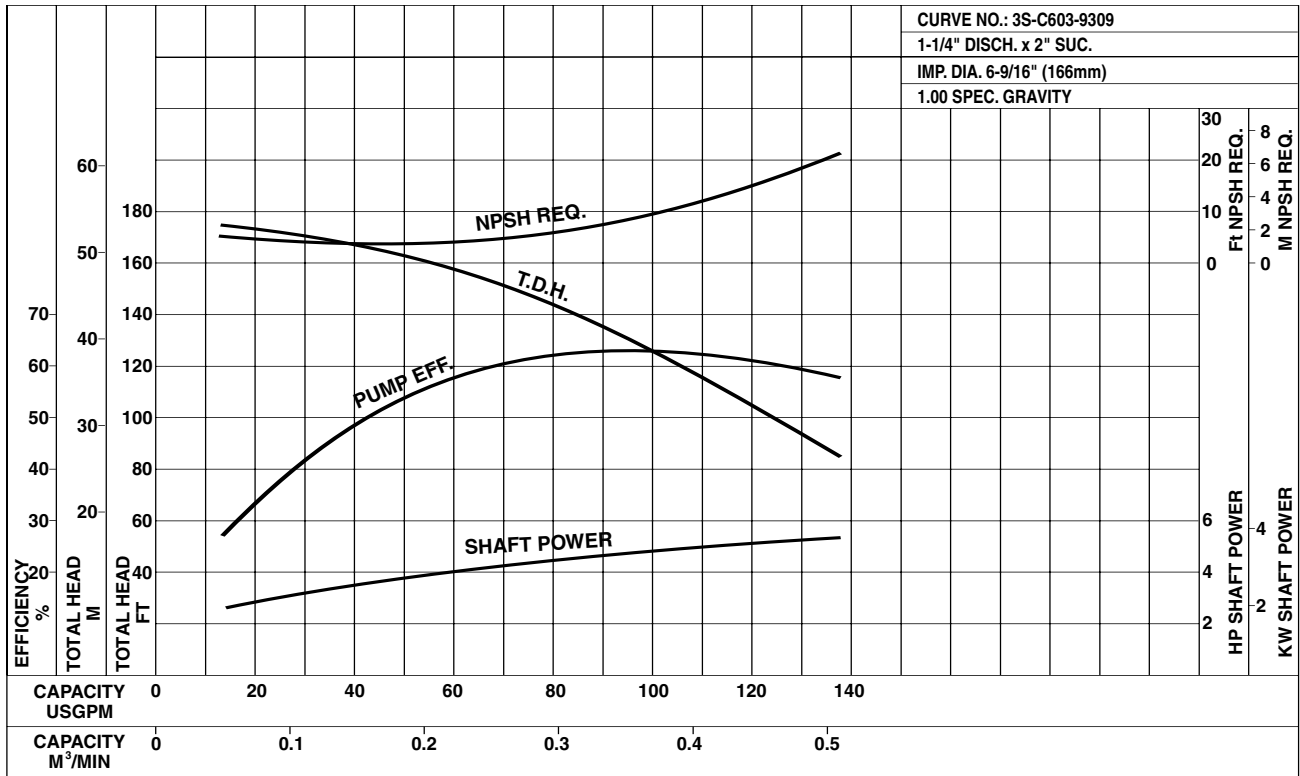

Model 3U

EBARA Stainless Steel Centrifugal Pumps

Performance Curves

3U 32-125-3HP

Synchronous Speed: 3450 RPM

Size: 1 1/4 x 2 x 5 3/16

3U 32-160A-5HP

Synchronous Speed: 3450 RPM

Size: 1 1/4 x 2 x 5 15/16

Model 3U

EBARA Stainless Steel Centrifugal Pumps

Performance Curves

3U 32-160B-5HP

Synchronous Speed: 3450 RPM

Size: 1 1/4 x 2 x 6 9/16

3U 32-200-7 1/2 HP

Synchronous Speed: 3450 RPM

Size: 1 1/4 x 2 x 7 5/16

Model 3U

EBARA Stainless Steel Centrifugal Pumps

Performance Curves

3U 32-200-1-10HP

Synchronous Speed: 3450 RPM

Size: 1 1/4 x 2 x 7/8