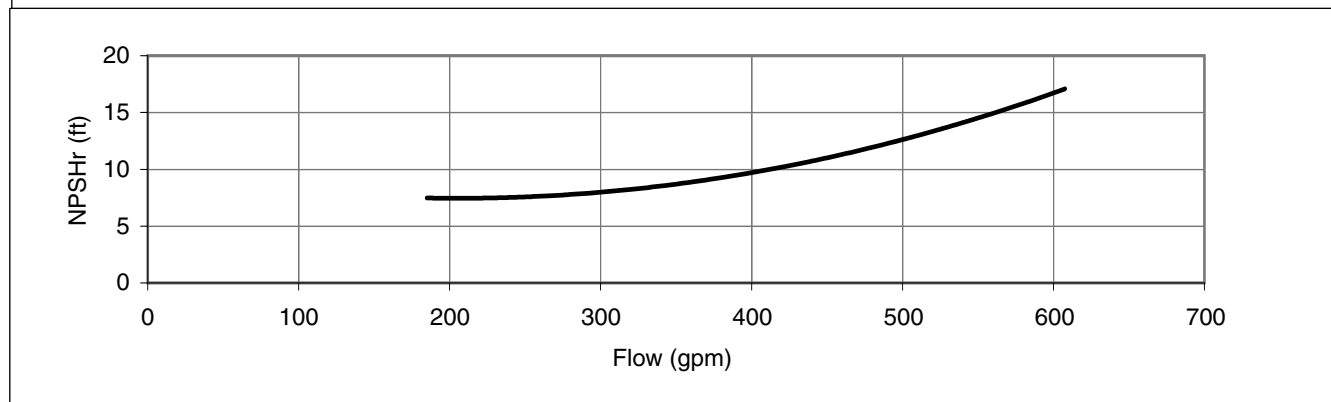

Size: 2 1/2 x 3 x 5 3/8 (136mm)

Performance Curves

3UB 65-160-15HP

Synchronous Speed: 3450 RPM

Size: 2 1/2 x 3 x 5 7/8 (150mm)

Performance Curves

3UB 65-160-20HP

Synchronous Speed: 3450 RPM

Size: 2 1/2 x 3 x 6 5/16 (160mm)

Model 3UB

EBARA Stainless Steel Centrifugal Pumps

Performance Curves

3UB 65-160-25HP

Synchronous Speed: 3450 RPM

Size: 2 1/2 x 3 x 6 7/8 (174mm)

Performance Curves