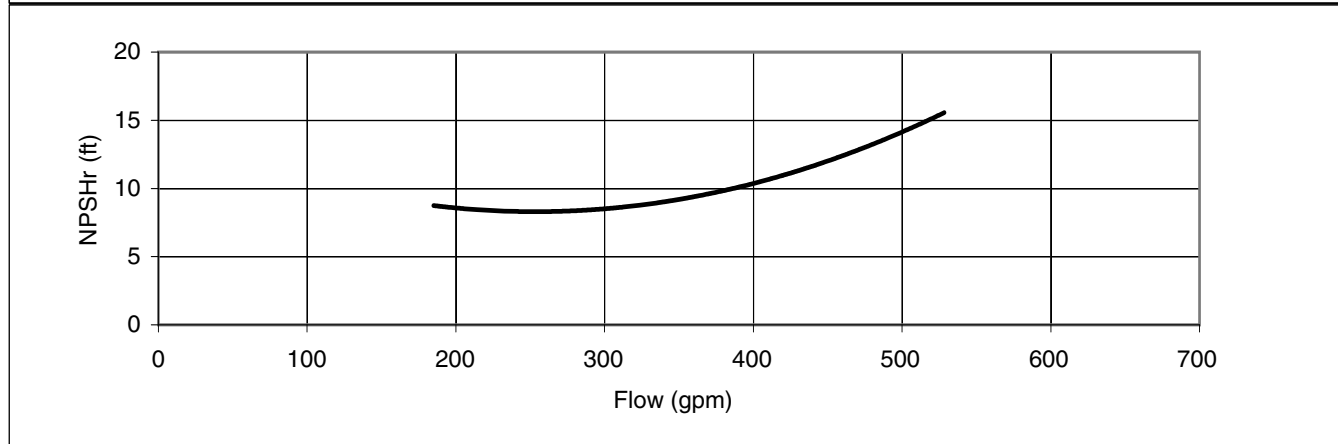

Performance Curves

3UB 65-125-7.5HP

Synchronous Speed: 3450 RPM

Size: 2 1/2 x 3 x 4 7/8 (124mm)