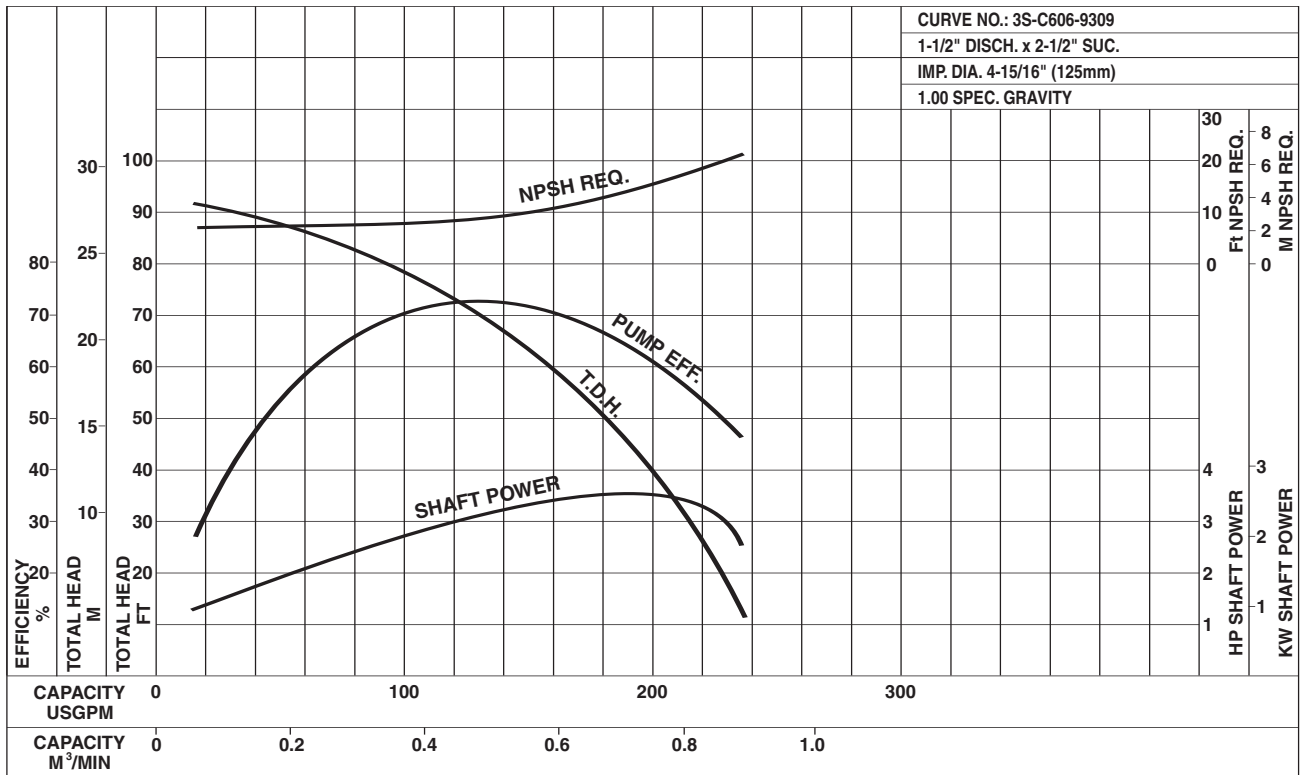

Size: 1 1/4 x 2 x 5 15/16

Model 3U

EBARA Stainless Steel Centrifugal Pumps

Performance Curves

3U 32-160B-5HP

Synchronous Speed: 3450 RPM

Size: 1 1/4 x 2 x 6 9/16

3U 32-200-7 1/2 HP

Synchronous Speed: 3450 RPM

Size: 1 1/4 x 2 x 7 5/16

Model 3U

EBARA Stainless Steel Centrifugal Pumps

Performance Curves

3U 32-200-1-10HP

Synchronous Speed: 3450 RPM

Size: 1 1/4 x 2 x 7/8

3U 40-125A-5HP

Synchronous Speed: 3450 RPM

Size: 1 1/2 x 2 1/2 x 4 15/16

Model 3U

EBARA Stainless Steel Centrifugal Pumps

Performance Curves

3U 40-125B-5HP

Synchronous Speed: 3450 RPM