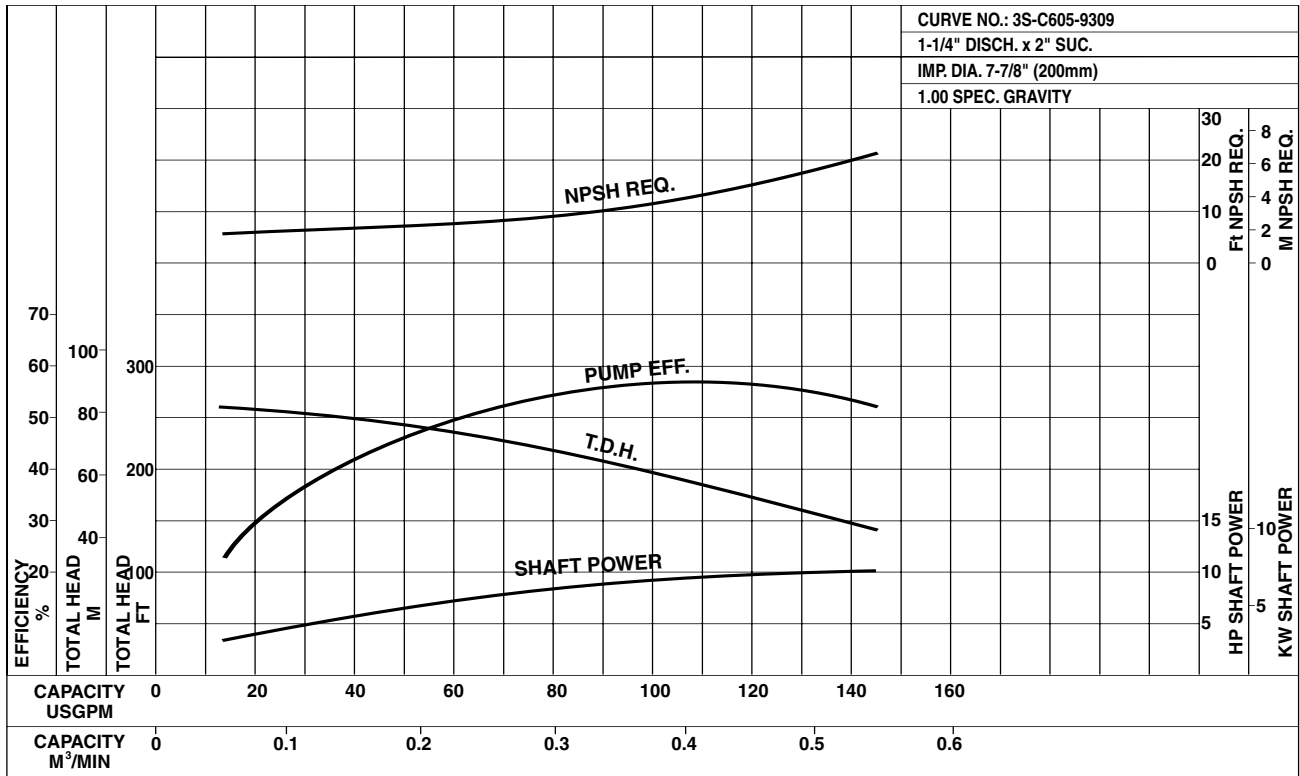

Size: 1 1/4 x 2 x 5 15/16

Model 3U

EBARA Stainless Steel Centrifugal Pumps

Performance Curves

3U 32-160B-5HP

Synchronous Speed: 3450 RPM

Size: 1 1/4 x 2 x 6 9/16

3U 32-200-7 1/2 HP

Synchronous Speed: 3450 RPM

Size: 1 1/4 x 2 x 7 5/16

Model 3U

EBARA Stainless Steel Centrifugal Pumps

Performance Curves

3U 32-200-1-10HP

Synchronous Speed: 3450 RPM

Size: 1 1/4 x 2 x 7/8

3U 40-125A-5HP

Synchronous Speed: 3450 RPM

Size: 1 1/2 x 2 1/2 x 4 15/16

Model 3U

EBARA Stainless Steel Centrifugal Pumps

Performance Curves

3U 40-125B-5HP

Synchronous Speed: 3450 RPM

Size: 1 1/2 x 2 1/2 x 5 1/2

3U 40-160-7 1/2 HP

Synchronous Speed: 3450 RPM

Size: 1 1/2 x 2 1/2 x 5 15/16

Model 3U

EBARA Stainless Steel Centrifugal Pumps

Performance Curves

3U 40-160-1-10HP